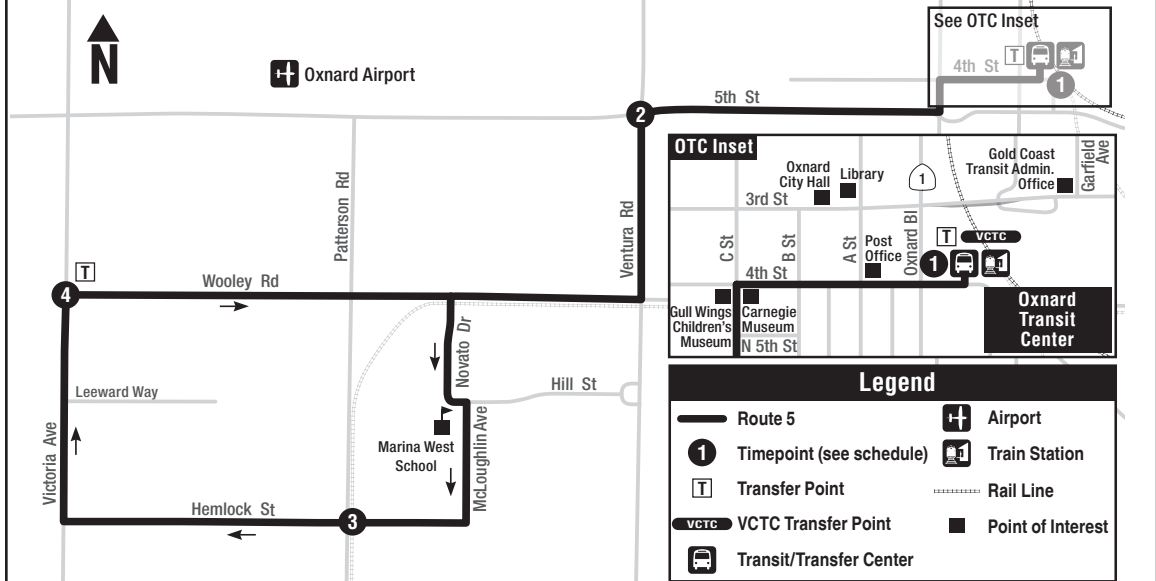

5 HEMLOCK - SEABRIDGE - WOOLEY

5 HEMLOCK - SEABRIDGE - WOOLEY

DAILY
DIARIO

OTC ①	VENTURA RD AT 5TH ST ②	HEMLOCK AT PATTERSON ③	WOOLEY AT VICTORIA ④	VENTURA RD AT 5TH ST ②	OTC ①
• 5:30 AM	• 5:38	• 5:45	• 5:50	• 5:57	• 6:05
•• 6:10	•• 6:18	•• 6:25	•• 6:30	•• 6:37	•• 6:45
6:55	7:03	7:11	7:17	7:24	7:32
7:42	7:50	7:58	8:04	8:11	8:19
8:29	8:37	8:45	8:51	8:58	9:06
9:16	9:24	9:32	9:38	9:45	9:53
10:03	10:11	10:19	10:25	10:32	10:40
10:50	10:58	11:06	11:12	11:19	11:27
11:37	11:45	11:53	11:59	12:06 M	12:14
12:24	12:32	12:40	12:46	12:53	1:01
1:11	1:20	1:28	1:34	1:41	1:50
1:58	2:07	2:15	2:21	2:28	2:37
2:45	2:54	3:02	3:08	3:15	3:24
3:32	3:41	3:49	3:55	4:02	4:11
4:19	4:28	4:36	4:42	4:49	4:58
5:06	5:15	5:23	5:29	5:36	5:45
5:53	6:02	6:10	6:16	6:23	6:32
6:40	6:48	6:55	7:00	7:07	7:15
7:20	7:28	7:35	7:40	7:47	7:55
8:00	8:08	8:15	8:20	8:27	8:35

5 BUS STOPS - PARADAS

1 OTC 4th St

4th St..... B St
 C St..... 4th St
 5th St..... D St
 5th St..... F St
 5th St..... H St
 5th St..... K St

2 Ventura Rd..... 5th St

Ventura Rd..... 7th St
 Wooley..... Ventura Rd
 Wooley..... Escalon
 Novato..... El Portal
 Hill..... McLoughlin
 McLoughlin..... Carob
 Hemlock..... Lido

3 Hemlock..... Patterson

Hemlock..... Capstan

Victoria..... Hemlock

Victoria..... Leeward

4 Wooley..... Victoria

Wooley..... Offshore
 Wooley..... Patterson
 Wooley..... Novato
 Wooley..... Pisco
 Ventura Rd..... 9th St

2 Ventura Rd..... 5th St

5th St..... K St
 5th St..... H St
 5th St..... F St
 C St..... 5th St
 4th St..... B St

1 OTC 4th St

BOLD INDICATES TIMEPOINT

LETRAS MARCADAS INDICAN PUNTOS CLAVES

Use GCT's Multiride Passes and Save!