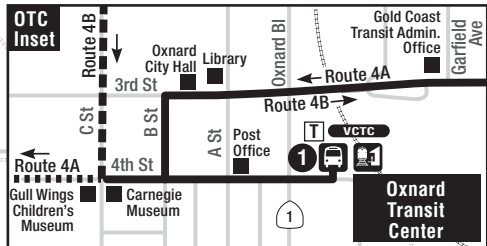

4 NORTH OXNARD

Legend

- | | | | |
|--|--------------------------|--|-------------------------|
| | Route 4A/4B | | Transit/Transfer Center |
| | Route 4A | | Train Station |
| | Route 4B | | Rail Line |
| | Timepoint (see schedule) | | Point of Interest |
| | Transfer Point | | School |
| | VCTC Transfer Point | | Hospital |

ROUTE 4

4A GONZALES RD - NORTH OXNARD

MONDAY - FRIDAY
LUNES - VIERNES

4A serves North Oxnard via Ventura Rd
4A hacia North Oxnard a través de Ventura Rd

OTC ①	DORIS AT F ST ②	GONZALES AT CST ③	ROSE AT GONZALES ④	OTC ①
6:20 AM	6:28	6:42	6:50	7:00
7:05	7:13	7:29	7:37	7:49
8:00	8:08	8:24	8:32	8:44
8:52	9:01	9:16	9:23	9:35
9:43	9:52	10:07	10:14	10:26
10:34	10:43	10:58	11:05	11:17
11:25	11:34	11:49	11:56	12:08 PM
12:16	12:25	12:40	12:48	1:00
1:08	1:17	1:32	1:41	1:54
2:01	2:10	2:25	2:34	2:48
2:55	3:04	3:20	3:32	3:46
3:53	4:02	4:17	4:26	4:40
4:48	4:57	5:12	5:21	5:34
5:42	5:50	6:05	6:14	6:25
6:35	6:43	6:57	7:05	7:15
7:21	7:29	7:43	7:49	7:59
8:08	8:16	8:30	8:36	8:46

Gold Coast Transit Schedules LINKED WITH GOOGLE MAPS

- Destination in 3 Easy Steps!
 - 1 Log On to GoldCoastTransit.org
 - 2 Use the Trip Planner to Find Nearest Route
 - 3 Choose the Route that Meets Your Needs

Lantana Holly
 Ventura Rd..... Carmen
 Ventura Rd..... Bevra
 Ventura Rd..... Gonzales
 Ivywood Ventura Rd
 M St..... Devonshire
 M St..... Doris
 Doris..... H St
 Doris..... F St

6 Doris..... **C St**
 C St Palm
 C St 1st St
 C St 3rd St
 4th St..... B St