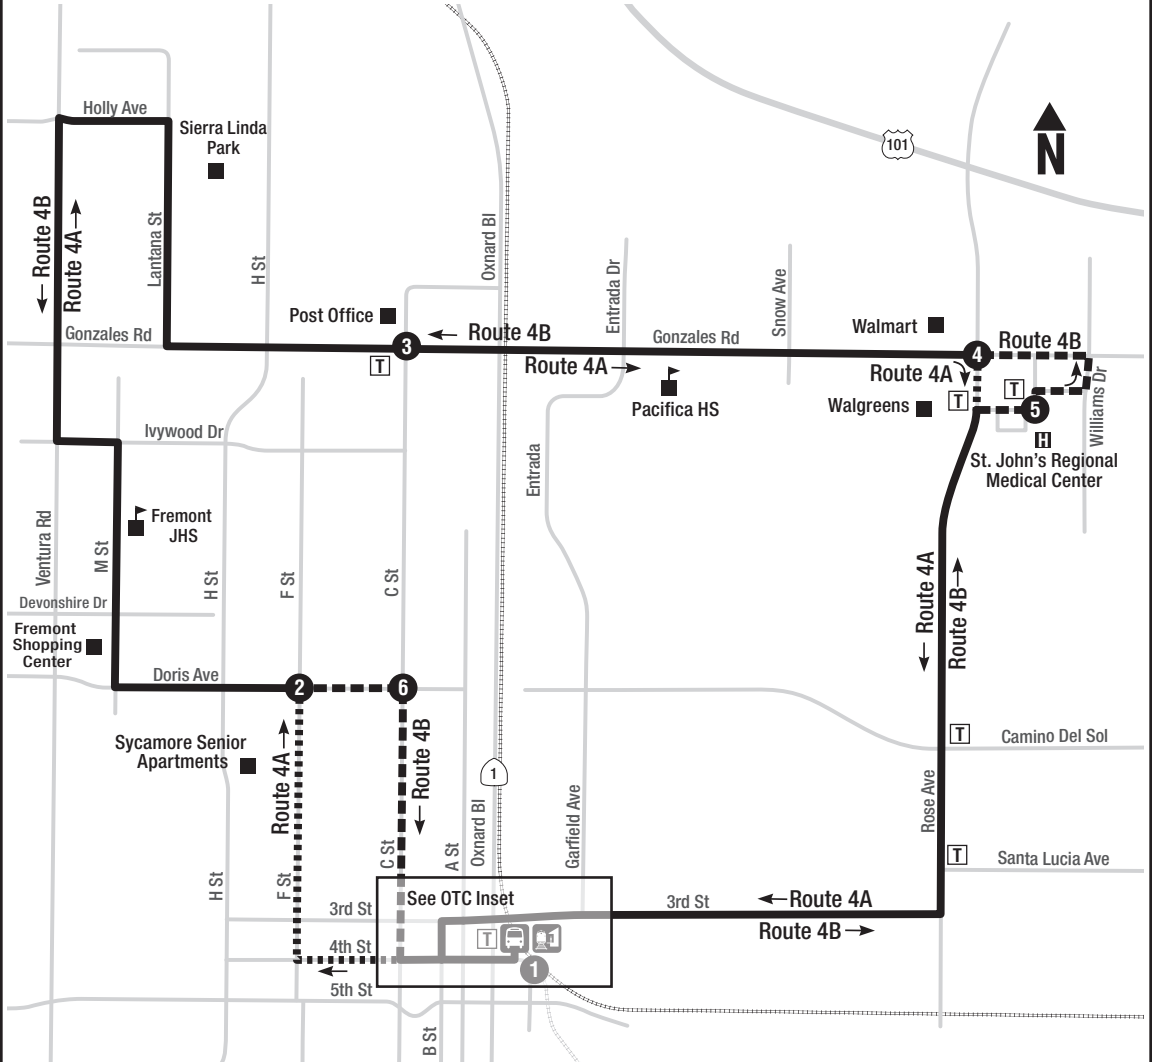

4 NORTH OXNARD

Legend

- | | | | |
|--|--------------------------|--|-------------------------|
| | Route 4A/4B | | Transit/Transfer Center |
| | Route 4A | | Train Station |
| | Route 4B | | Rail Line |
| | Timepoint (see schedule) | | Point of Interest |
| | Transfer Point | | School |
| | VCTC Transfer Point | | Hospital |

ROUTE 4

4A GONZALES RD - NORTH OXNARD

MONDAY - FRIDAY
LUNES - VIERNES

4A serves North Oxnard via Ventura Rd
4A hacia North Oxnard a través de Ventura Rd

OTC ①	DORIS AT F ST ②	GONZALES AT CST ③	ROSE AT GONZALES ④	OTC ①
6:20 AM	6:28	6:42	6:50	7:00
7:05	7:13	7:29	7:37	7:49
8:00	8:08	8:24	8:32	8:44
8:52	9:01	9:16	9:23	9:35
9:43	9:52	10:07	10:14	10:26
10:34	10:43	10:58	11:05	11:17
11:25	11:34	11:49	11:56	12:08 PM
12:16	12:25	12:40	12:48	1:00
1:08	1:17	1:32	1:41	1:54
2:01	2:10	2:25	2:34	2:48
2:55	3:04	3:20	3:32	3:46
3:53	4:02	4:17	4:26	4:40
4:48	4:57	5:12	5:21	5:34
5:42	5:50	6:05	6:14	6:25
6:35	6:43	6:57	7:05	7:15
7:21	7:29	7:43	7:49	7:59
8:08	8:16	8:30	8:36	8:46

Gold Coast Transit Schedules LINKED WITH GOOGLE MAPS

- Destination in 3 Easy Steps!
 - 1 Log On to GoldCoastTransit.org
 - 2 Use the Trip Planner to Find Nearest Route
 - 3 Choose the Route that Meets Your Needs

1 OTC **4th St**

4B BUS STOPS - PARADAS

1 OTC **4th St**
 4th St..... B St
 3rd St B St
 3rd St Garfield
 3rd St Wilson
 3rd St Campton
 Rose..... Santa Lucia
 Rose..... Camino del Sol
 Rose..... Socorro