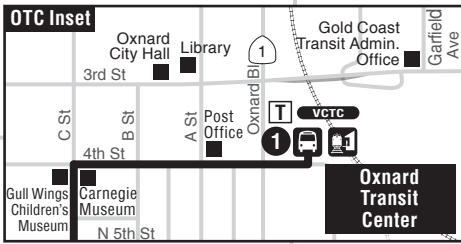

3 J ST - CENTERPOINT MALL - NAVAL BASE

Legend

- Route 3
- Timepoint (see schedule)
- Transfer Point
- VCTC Transfer Point
- Transit/Transfer Center
- Train Station
- Rail Line
- Point of Interest
- School

ROUTE 3

3 J ST - CENTERPOINT MALL - NAVAL BASE

DAILY
DIARIO

OTC 1	HOBSON AT 7TH ST 2	C STREET TRANSFER CENTER 3	CHANNEL ISLANDS AT VENTURA RD 4	C STREET TRANSFER CENTER 3	HOBSON AT 7TH ST 2	OTC 1	INTERLINED ROUTE/ RUTA INTERLINEADA
5:46 AM	5:52	6:00	6:07	6:12	6:21	6:28	To Rt 2
6:32	6:38	6:46	6:53	6:58	7:07	7:14	To Rt 2
7:17	7:24	7:34	7:42	7:48	7:57	8:05	To Rt 2
8:02	8:09	8:19	8:27	8:33	8:42	8:50	To Rt 2
8:52	9:00	9:10	9:17	9:22	9:31	9:39	To Rt 2
9:37	9:45	9:55	10:02	10:07	10:16	10:24	To Rt 2
10:27	10:35	10:45	10:52	10:57	11:06	11:14	To Rt 2
11:12	11:20	11:30	11:37	11:42	11:51	11:59	To Rt 2
12:02 PM	12:10	12:20	12:27	12:32	12:41	12:49	To Rt 2
12:47 PM	12:55	1:05	1:13	1:18	1:27	1:35	To Rt 2
1:37	1:45	1:55	2:03	2:08	2:17	2:25	To Rt 2
2:22	2:30	2:40	2:48	2:53	3:02	3:10	To Rt 2
3:12	3:20	3:30	3:38	3:43	3:52	4:00	To Rt 2
3:57	4:05	4:15	4:23	4:28	4:37	4:45	To Rt 2
4:47	4:55	5:05	5:13	5:18	5:27	5:35	To Rt 2
5:32	5:40	5:50	5:58	6:03	6:12	6:20	To Rt 2
6:22	6:30	6:40	6:48	6:53	7:02	7:10	To Rt 2
7:07	7:13	7:21	7:28	7:33	7:42	7:49	To Rt 2
• 7:57	• 8:03	• 8:11	• 8:18	• 8:23	• 8:32	• 8:39	----