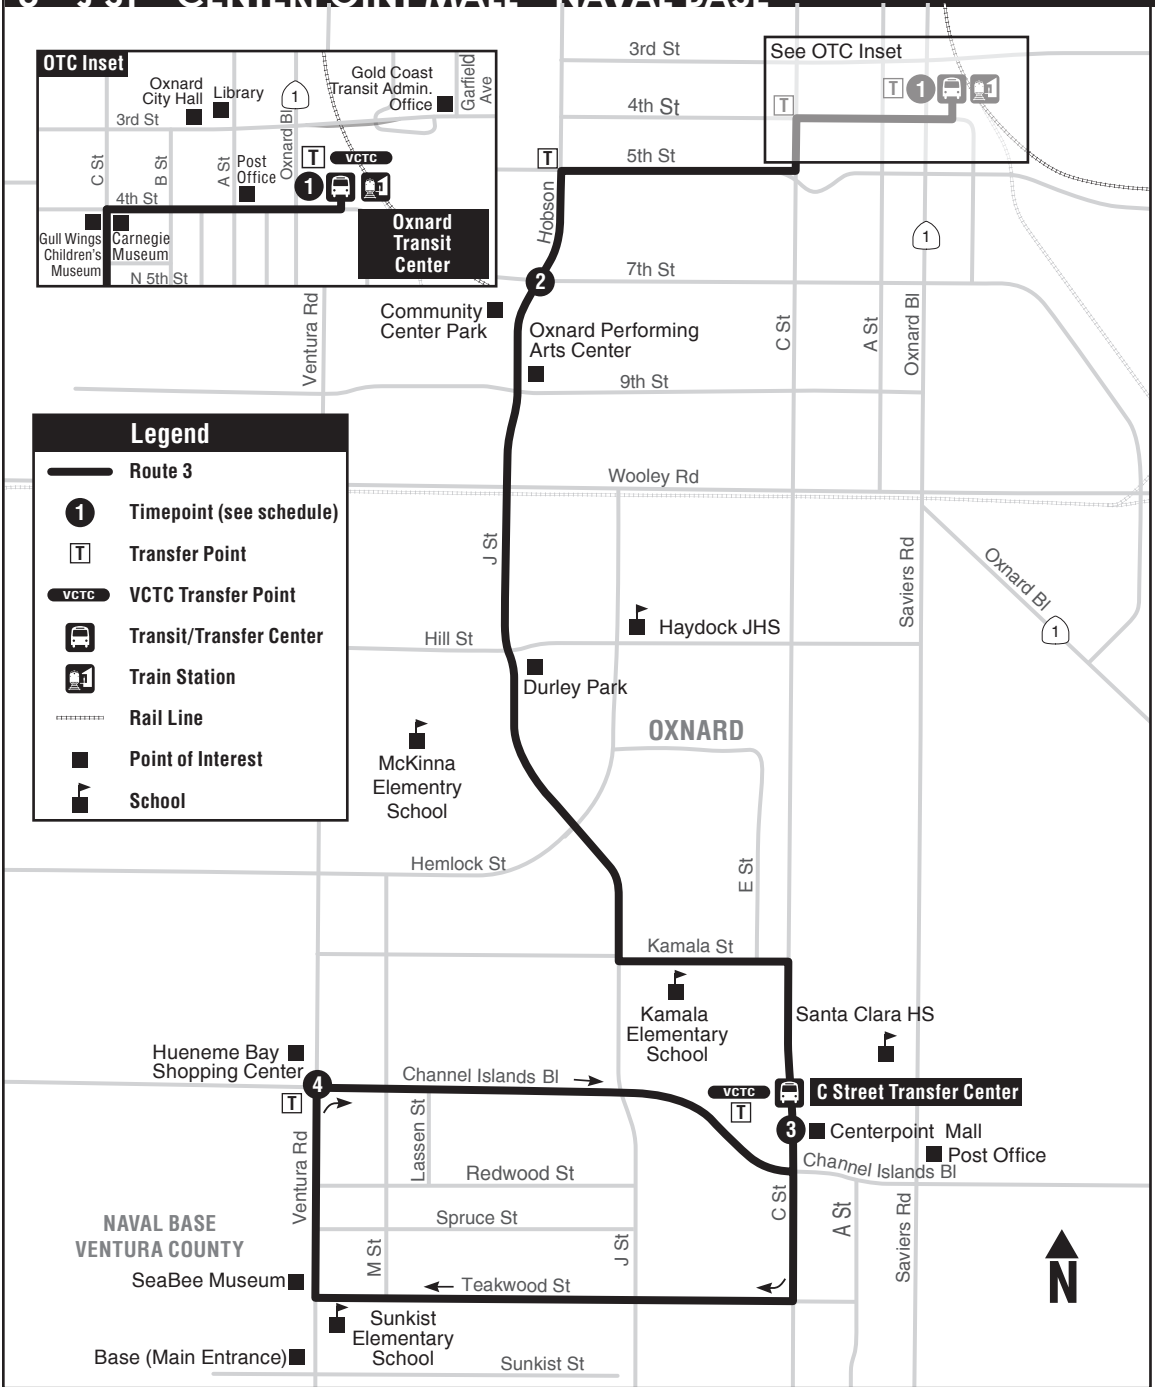

3 J ST - CENTERPOINT MALL - NAVAL BASE

Legend

- Route 3
- Timepoint (see schedule)
- Transfer Point
- VCTC Transfer Point
- Transit/Transfer Center
- Train Station
- Rail Line
- Point of Interest
- School

ROUTE 3

3 J ST - CENTERPOINT MALL - NAVAL BASE

DAILY
DIARIO

OTC 1	HOBSON AT 7TH ST 2	C STREET TRANSFER CENTER 3	CHANNEL ISLANDS AT VENTURA RD 4	C STREET TRANSFER CENTER 3	HOBSON AT 7TH ST 2	OTC 1	INTERLINED ROUTE/ RUTA INTERLINEADA
5:46 AM	5:52	6:00	6:07	6:12	6:21	6:28	To Rt 2
6:32	6:38	6:46	6:53	6:58	7:07	7:14	To Rt 2
7:17	7:24	7:34	7:42	7:48	7:57	8:05	To Rt 2
8:02	8:09	8:19	8:27	8:33	8:42	8:50	To Rt 2
8:52	9:00	9:10	9:17	9:22	9:31	9:39	To Rt 2
9:37	9:45	9:55	10:02	10:07	10:16	10:24	To Rt 2
10:27	10:35	10:45	10:52	10:57	11:06	11:14	To Rt 2
11:12	11:20	11:30	11:37	11:42	11:51	11:59	To Rt 2
12:02 PM	12:10	12:20	12:27	12:32	12:41	12:49	To Rt 2
12:47 PM	12:55	1:05	1:13	1:18	1:27	1:35	To Rt 2
1:37	1:45	1:55	2:03	2:08	2:17	2:25	To Rt 2
2:22	2:30	2:40	2:48	2:53	3:02	3:10	To Rt 2
3:12	3:20	3:30	3:38	3:43	3:52	4:00	To Rt 2
3:57	4:05	4:15	4:23	4:28	4:37	4:45	To Rt 2
4:47	4:55	5:05	5:13	5:18	5:27	5:35	To Rt 2
5:32	5:40	5:50	5:58	6:03	6:12	6:20	To Rt 2
6:22	6:30	6:40	6:48	6:53	7:02	7:10	To Rt 2
7:07	7:13	7:21	7:28	7:33	7:42	7:49	To Rt 2
• 7:57	• 8:03	• 8:11	• 8:18	• 8:23	• 8:32	• 8:39	----