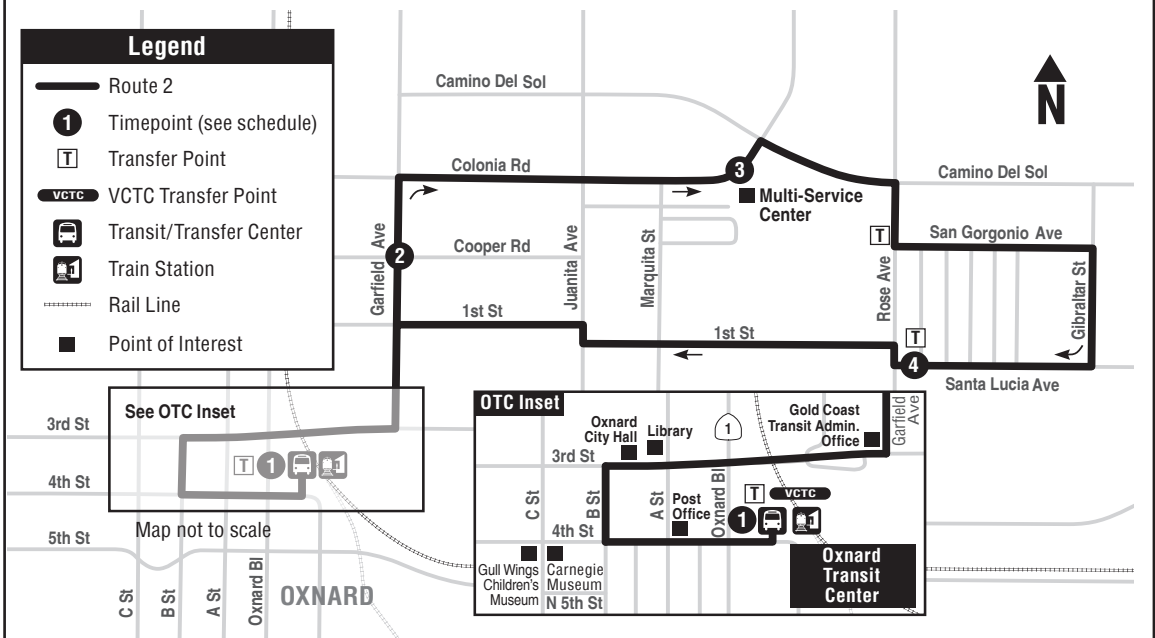

2 COLONIA - DOWNTOWN OXNARD

VISIT US ONLINE / VISITE NUESTRO SITIO WEB

Find everything inside this Bus Book and more on our website, www.goldcoasttransit.org.

- Get the latest route schedules and maps.
- Sign up for email alerts about service changes and GCT news
- Get links to our Twitter and Facebook pages.
- Use Google Trip planner for detailed planning assistance.

2 COLONIA - DOWNTOWN OXNARD

OTC ①	GARFIELD AT COOPER ②	CAMINO DEL SOL AT COLONIA ③	SANTA LUCIA AT ROSE ④	OTC ①	INTERLINKED ROUTE/ RUTA INTERLINEADA
----	5:20 AM	5:25	5:30	5:40	To Rt 3
6:00	6:04	6:09	6:15	6:26	To Rt 3
6:40	6:45	6:51	6:58	7:11	To Rt 3
7:25	7:30	7:36	7:43	7:56	To Rt 3
8:15	8:20	8:26	8:33	8:46	To Rt 3
9:00	9:05	9:11	9:18	9:31	To Rt 3
9:50	9:55	10:01	10:08	10:21	To Rt 3
10:35	10:40	10:46	10:53	11:06	To Rt 3
11:25	11:30	11:36	11:43	11:56	To Rt 3
12:10 PM	12:15	12:21	12:28	12:41	To Rt 3
1:00	1:05	1:11	1:18	1:31	To Rt 3
1:45	1:51	1:57	2:04	2:17	To Rt 3
2:35	2:41	2:47	2:54	3:07	To Rt 3
3:20	3:26	3:32	3:39	3:52	To Rt 3
4:10	4:16	4:22	4:29	4:42	To Rt 3
4:55	5:01	5:07	5:14	5:27	To Rt 3
5:45	5:51	5:57	6:04	6:17	To Rt 3
6:30	6:35	6:41	6:48	7:01	To Rt 3
7:20	7:24	7:29	7:35	7:46	To Rt 3
8:00	8:04	8:09	8:15	8:26	-----

2 BUS STOP - PARADAS

① OTC 4th St	④ Santa Lucia Rose
4th St B St	1st St Rose
3rd St B St	1st St Carmelita
Garfield 2nd St	1st St Marquita
② Garfield Cooper	1st St Juanita
Colonia McKinley	1st St Bonita
Colonia Juanita	1st St Roosevelt
Colonia Marquita	Garfield 1st St
③ Camino del sol Colonia	Garfield 3rd St
Rose Camino Del Sol	3rd St Garfield
San Gorgonio Rose	3rd St A St
San Gorgonio Driskill	4th St B St
San Gorgonio Gibraltar	① OTC 4th St
Gibraltar Santa Lucia	
Santa Lucia Driskill	

BOLD INDICATES TIMEPOINT

LETRAS MARCADAS INDICAN PUNTOS CLAVES