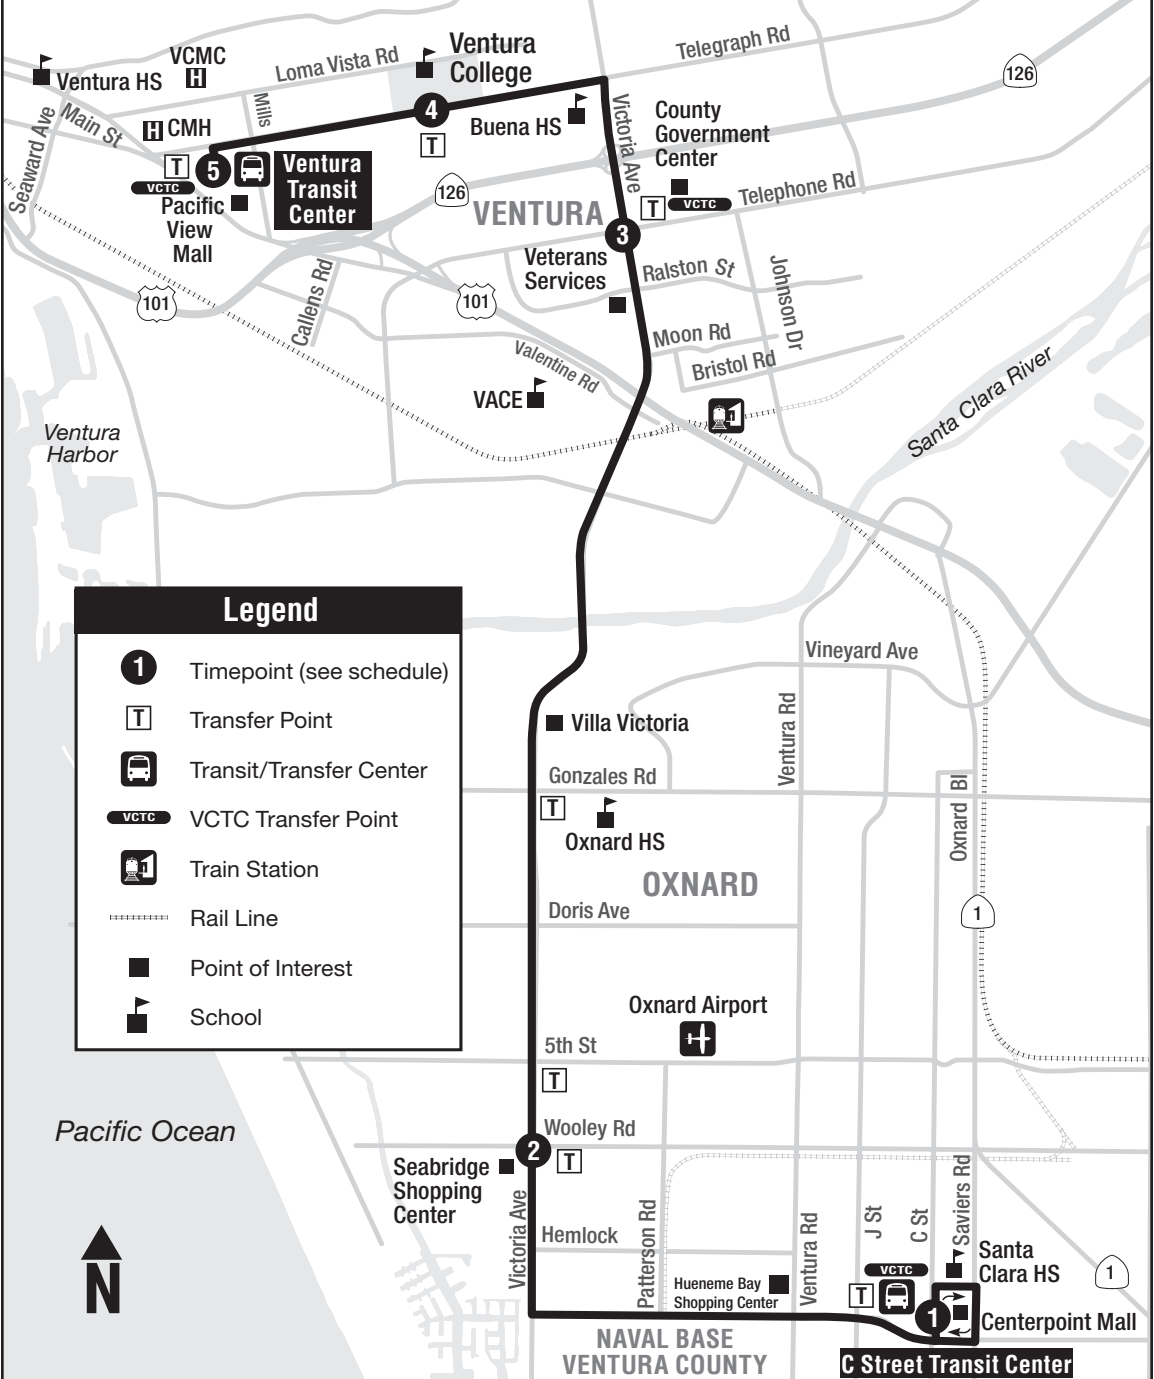

21 PACIFIC VIEW MALL - VICTORIA - C ST TRANSFER CTR

Legend

- 1** Timepoint (see schedule)
- T** Transfer Point
- Transit/Transfer Center
- VCTC** VCTC Transfer Point
- Train Station
- Rail Line
- Point of Interest
- School

ENJOY ROUTE 21 SERVICE 7 DAYS A WEEK!

Travel to many fun and convenient points of interest:

- C Street Transfer Center & Centerpoint Mall
- Seabridge Marketplace
- Pacific View Mall
- and many more...

21 PACIFIC VIEW MALL - VICTORIA - C ST TRANSFER CTR

¡DISFRUTE DE LA RUTA 21 TODOS LOS DÍAS!

Viaje a varios lugares convenientes como:

- Walmart y Centerpoint Mall
- Seabridge Marketplace
- Pacific View Mall
- y mucho más...

ROUTE 21

21 NORTHBOUND STOPS - PARADAS HACIA EL NORTE

1 C Street Transfer Ctr.....Centerpoint Mall

Saviors..... Laurel
 Channel Islands..... C St
 Channel Islands..... J St
 Channel Islands..... Manzanita
 Channel Islands..... Ventura Rd
 Channel Islands..... Ukiah
 Channel Islands..... Patterson
 Channel Islands..... Wheelhouse
 Channel Islands..... Victoria
 Victoria..... Hemlock
 Victoria..... Leeward