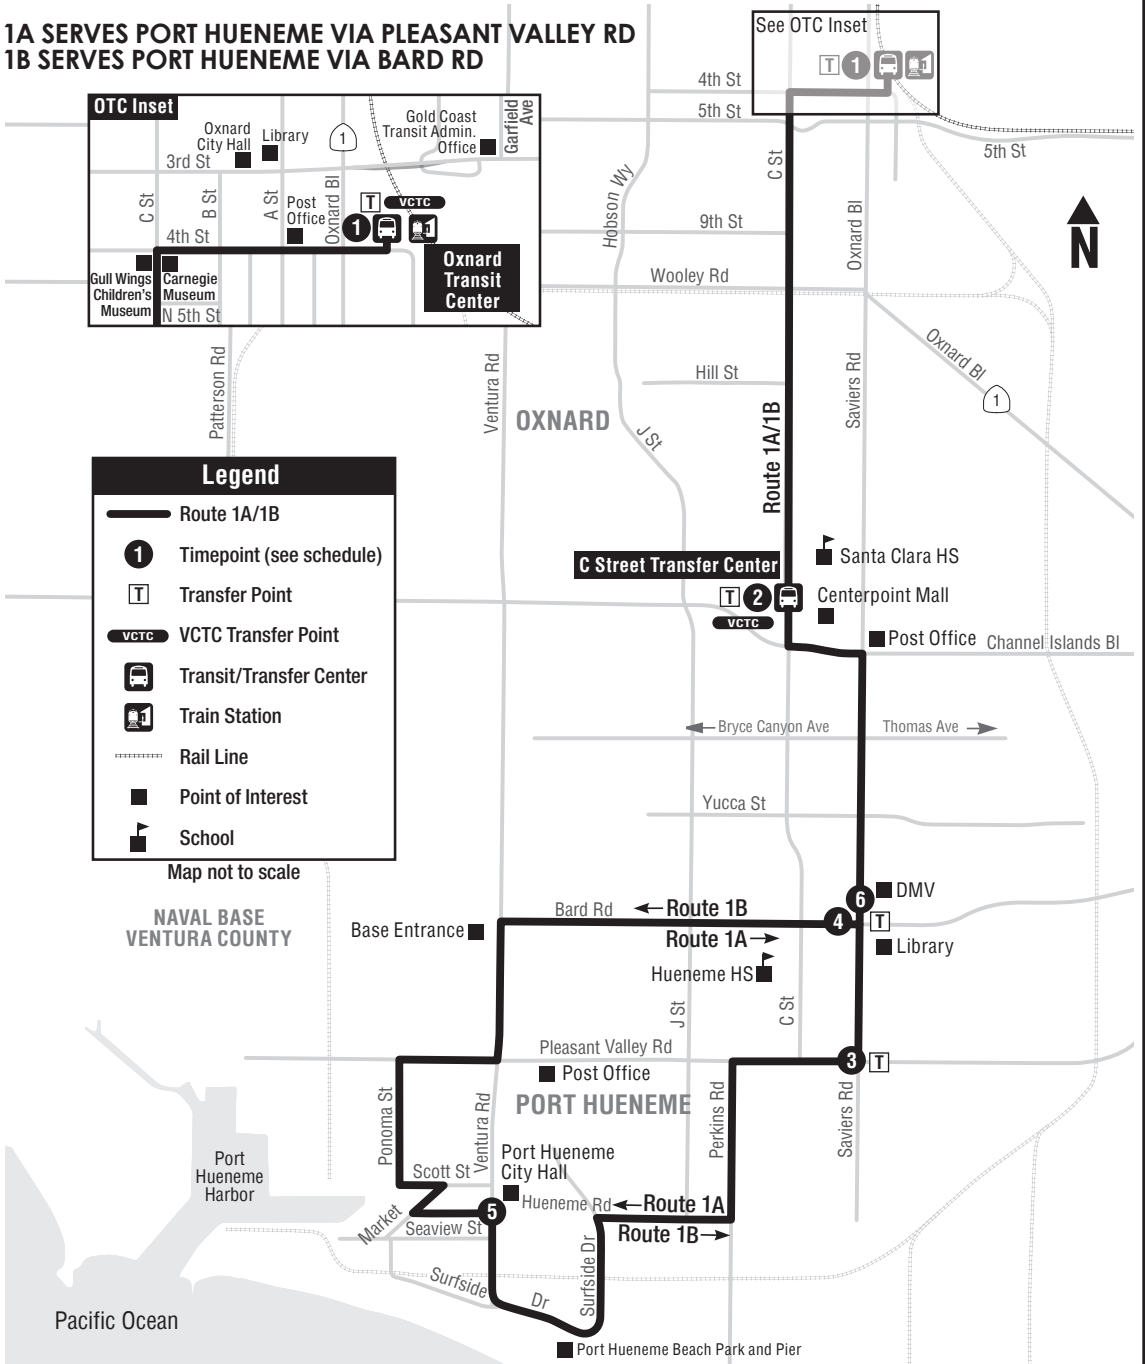

Legend

- Route 1A/1B
- Timepoint (see schedule)
- Transfer Point
- VCTC Transfer Point
- Transit/Transfer Center
- Train Station
- Rail Line
- Point of Interest
- School

Map not to scale

1 PORT HUENEME - OXNARD TRANSIT CENTER

MONDAY - FRIDAY
LUNES - VIERNES

	OTC ①	C STREET TRANSFER CENTER ②	1A SAVIERS AT PLEASANT VALLEY ③	1B BARD AT SAVIERS ④	HUENEME AT VENTURA RD ⑤	SAVIERS AT BARD ⑥	C STREET TRANSFER CENTER ②	OTC ①
1A	4:45 AM	4:55	5:03	---	5:15	5:24	5:32	5:42
1B	5:05	5:15	---	5:20	5:31	5:43	5:50	6:01
1A	5:25	5:35	5:43	---	5:55	6:04	6:12	6:22
1B	5:55	6:05	---	6:10	6:21	6:33	6:40	6:51
1A	6:10	6:22	6:31	---	6:43	6:57	7:05	7:19
1B	6:30	6:42	---	6:48	7:00	7:15	7:24	7:35
1A	6:50	7:03	7:13	---	7:27	7:42	7:50	8:04
1B	7:12	7:25	---	7:32	7:44	8:00	8:09	8:23
1A	7:34	7:47	7:57	---	8:11	8:26	8:34	8:48
1B	7:56	8:09	---	8:16	8:28	8:44	8:53	9:07
1A	8:18	8:31	8:41	---	8:55	9:10	9:18	9:32
1B	8:40	8:53	---	9:00	9:12	9:28	9:37	9:51
1A	9:02	9:15	9:25	---	9:39	9:54	10:02	10:16
1B	9:24	9:37	---	9:44	9:56	10:12	10:21	10:35
1A	9:46	9:59	10:09	---	10:23	10:38	10:46	11:00
1B	10:08	10:21	---	10:28	10:40	10:55	11:04	11:18
1A	10:28	10:40	10:49	---	11:01	11:15	11:23	11:37
1B	10:48	11:01	---	11:08	11:20	11:35	11:44	11:58
1A	11:08	11:20	11:29	---	11:41	11:55	12:03	12:17
1B	11:29	11:42	---	11:49	12:01 PM	12:16	12:25	12:39
1A	11:48	12:00	12:09	---	12:21	12:35	12:43	12:57
1B	12:09	12:23	---	12:30	12:43	12:59	1:08	1:22
1A	12:30	12:43	12:53	---	1:07	1:22	1:30	1:44
1B	12:54	1:08	---	1:15	1:28	1:44	1:53	2:07
1A	1:14	1:27	1:37	---	1:51	2:06	2:14	2:28
1B	1:37	1:51	---	1:58	2:11	2:27	2:36	2:50
1A	1:58	2:11	2:21	---	2:35	2:50	2:58	3:12
1B	2:22	2:36	---	2:44	2:57	3:13	3:22	3:36
1A	2:42	2:55	3:05	---	3:19	3:34	3:42	3:56
1B	3:05	3:19	---	3:27	3:40	3:56	4:05	4:19
1A	3:26	3:39	3:49	---	4:03	4:18	4:26	4:40
1B	3:50	4:04	---	4:12	4:25	4:41	4:50	5:04
1A	4:10	4:23	4:33	---	4:47	5:02	5:10	5:24
1B	4:33	4:47	---	4:55	5:08	5:24	5:33	5:47
1A	4:54	5:07	5:17	---	5:31	5:46	5:54	6:08
1B	5:18	5:32	---	5:40	5:53	6:09	6:18	6:32
1A	5:38	5:51	6:01	---	6:15	6:30	6:38	6:52
1B	6:00	6:14	---	6:22	6:34	6:49	6:58	7:11
1A	6:20	6:32	6:41	---	6:53	7:07	7:15	7:29
1B	6:43	6:57	---	7:05	7:18	7:33	7:42	7:55
1A	7:02	7:12	7:20	---	7:32	7:46	7:54	8:06
1B	7:24	7:34	---	7:41	7:53	8:05	8:13	8:24
1A	7:44	7:54	8:02	---	8:14	8:28	8:36	8:48
1B	8:14	8:24	---	8:30	8:42	8:54	9:02	9:13
1A	8:39	8:49	8:57	---	9:09	9:23	9:31	9:43
1B	9:05	9:15	---	9:21	9:33	9:45	9:53	10:04

ROUTE 1