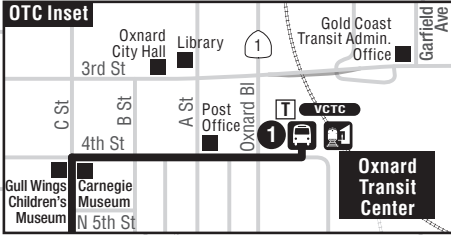

1 PORT HUENEME - OXNARD TRANSIT CENTER

1A SERVES PORT HUENEME VIA PLEASANT VALLEY RD
 1B SERVES PORT HUENEME VIA BARD RD

Legend

- Route 1A/1B
- Timepoint (see schedule)
- Transfer Point
- VCTC Transfer Point
- Transit/Transfer Center
- Train Station
- Rail Line
- Point of Interest
- School

- Ponomo..... C St
 Pleasant Valley 3rd St
 Ventura Rd..... Pleasant Valley
 Ventura Rd..... Bard
 Bard Park
 Bard J St
 Bard C St
- 6 Saviers.....Bard**
 Saviers..... Borrego
 Saviers..... Yucca
 Saviers..... La Canada (31 Flavors)
 Saviers..... Thomas - Bryce Canyon
 Channel Islands..... C St
- 2 C St Transfer Ctr.....Centerpoint Mall**
 C St..... Hemlock
 C St..... Elm
 C St..... Hill
 C St..... Wooley
 C St..... 9th St
 C St..... 7th St
 C St..... 5th St
 4th St..... B St
- 1 OTC 4th St**

- Hueneme..... J St
 Perkins..... Hueneme
 Perkins..... Clara
 Perkins..... Pleasant Valley
 Pleasant Valley..... C St
 Saviers..... Pleasant Valley
 Saviers..... Fashion Park
- 6 Saviers..... Bard**
 Saviers..... Borrego
 Saviers..... Yucca
 Saviers..... La Canada (31 Flavors)
 Saviers..... Thomas - Bryce Canyon
 Channel Islands..... C St
- 2 C St Transfer Ctr..... Centerpoint Mall**
 C St..... Hemlock
 C St..... Elm
 C St..... Hill
 C St..... Wooley
 C St..... 9th St
 C St..... 7th St
 C St..... 5th St
 4th St..... B St
- 1 OTC 4th St**