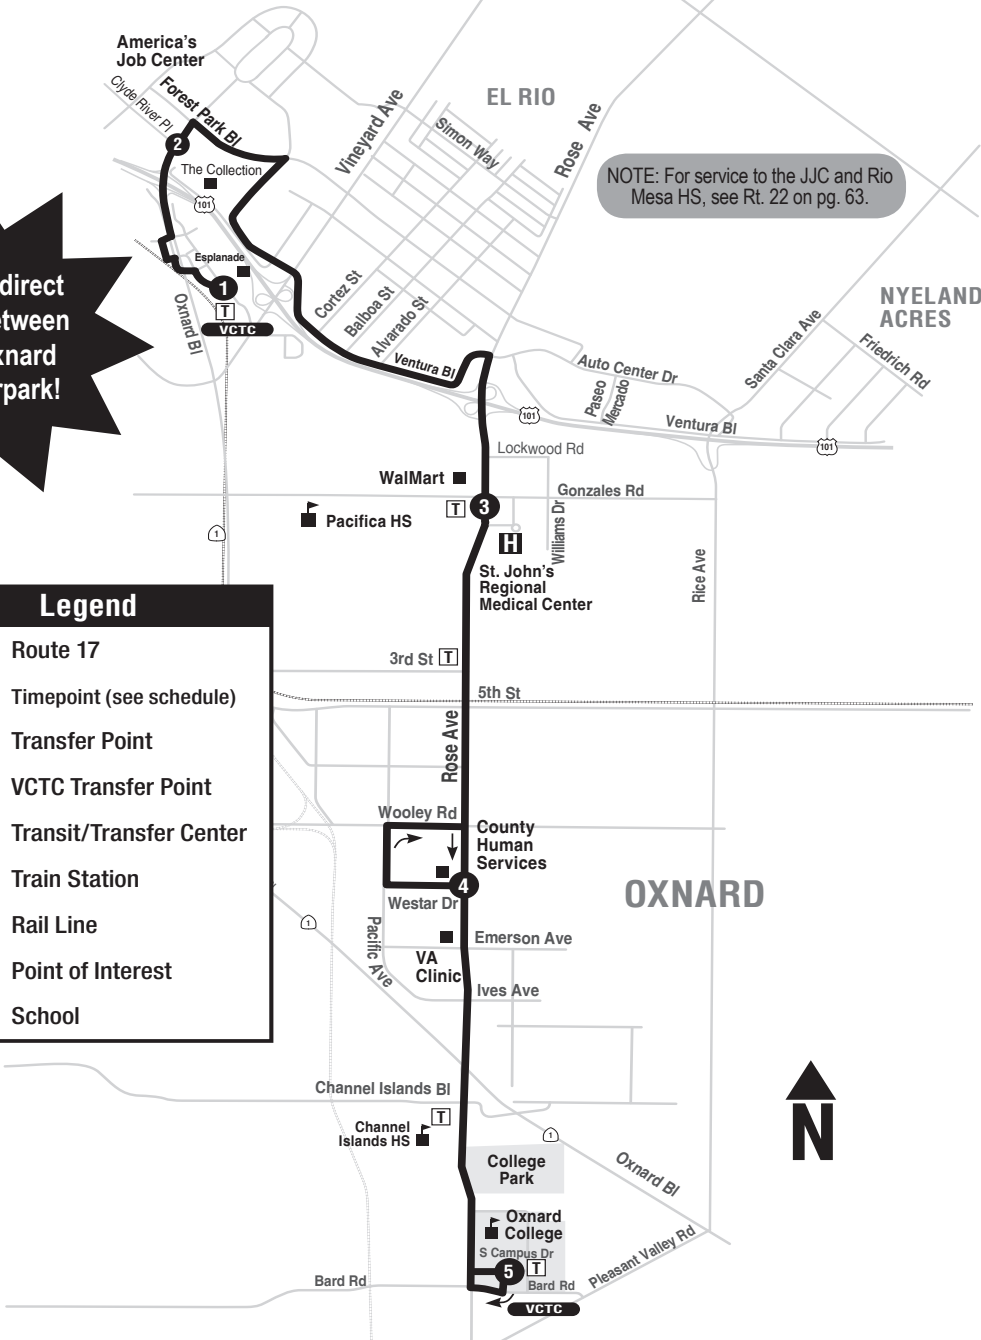

# 17 ESPLANADE - OXNARD COLLEGE

Provides direct service between South Oxnard and Riverpark!

NOTE: For service to the JJC and Rio Mesa HS, see Rt. 22 on pg. 63.

### Legend

-  Route 17
-  Timepoint (see schedule)
-  Transfer Point
-  VCTC Transfer Point
-  Transit/Transfer Center
-  Train Station
-  Rail Line
-  Point of Interest
-  School

ROUTE 17

# 17 ESPLANADE - OXNARD COLLEGE

MONDAY - FRIDAY  
LUNES - VIERNES

1 ESPLANADE AT WAGON WHEEL  
 2 OXNARD AT CLYDE RIVER PLACE (THE COLLECTION)  
 3 ROSE AT GONZALES (ST. JOHN'S)  
 4 ROSE AT WESTAR  
 5 ARRIVE ROSE AT BARD (OXNARD COLLEGE)  
 5 DEPART ROSE AT BARD (OXNARD COLLEGE)  
 4 WESTAR AT ROSE  
 3 ROSE AT GONZALES (ST. JOHN'S)  
 2 OXNARD AT CLYDE RIVER PLACE (THE COLLECTION)  
 1 ESPLANADE AT WAGON WHEEL

### PLEASE NOTE:

Traveling to the Juvenile Justice Center?  
Take the Route 22! See page 63-66  
for map and schedule information.