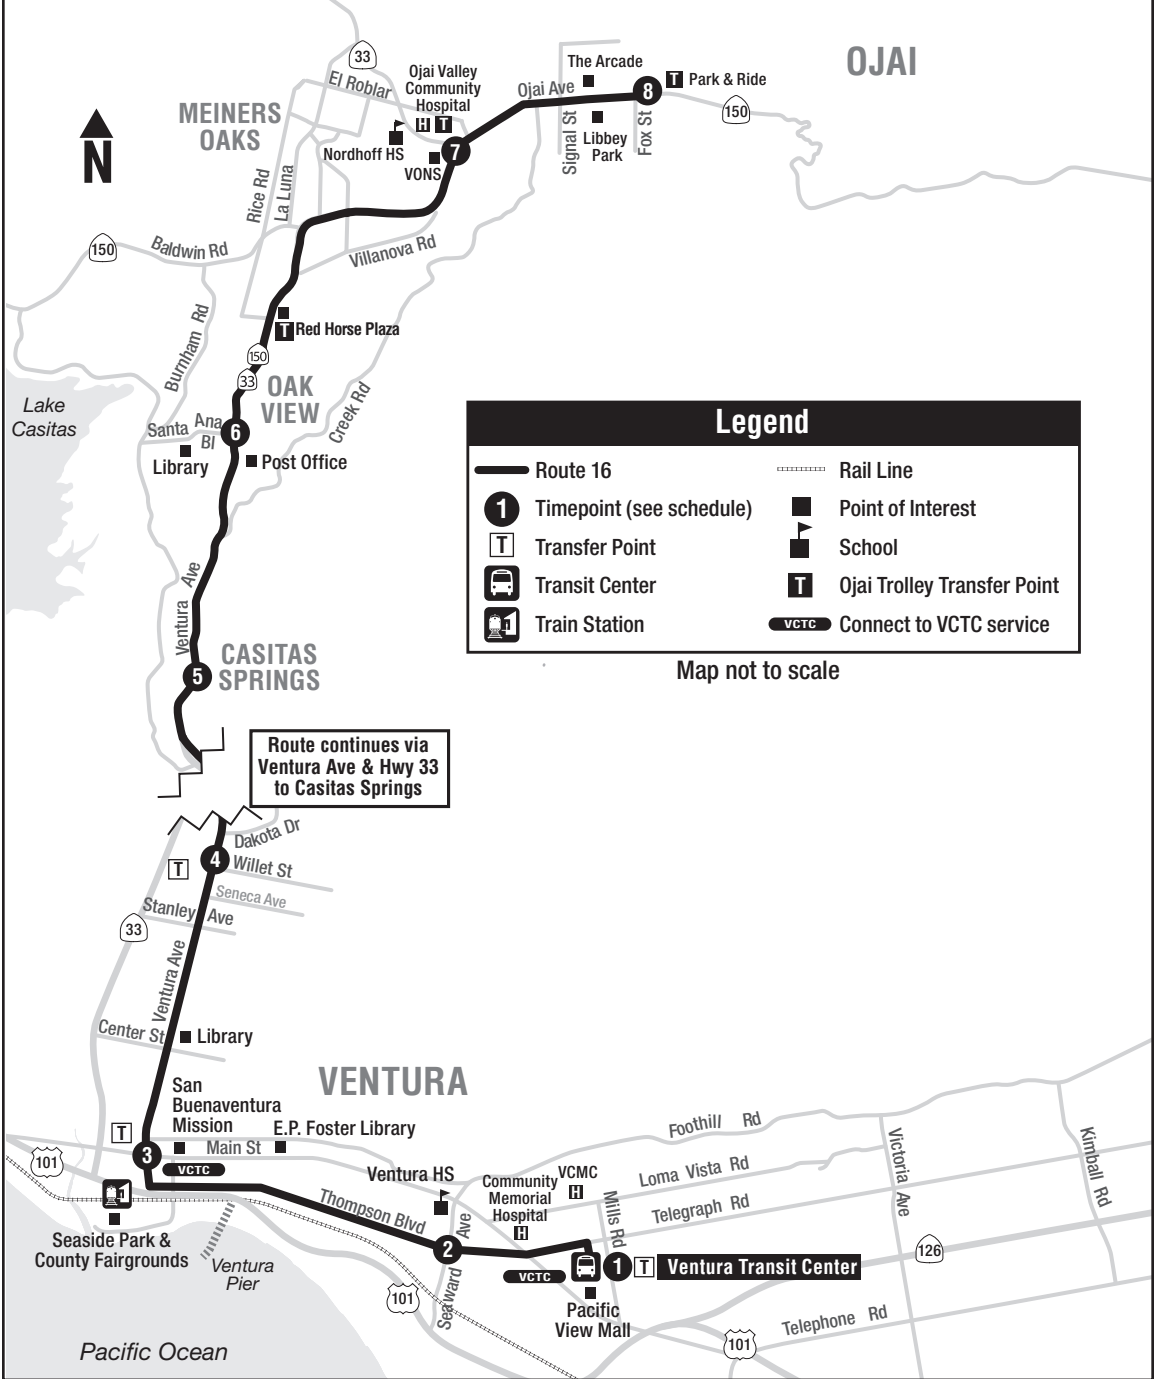

16 DOWNTOWN OJAI - PACIFIC VIEW MALL

Legend

Route 16	Rail Line
Timepoint (see schedule)	Point of Interest
Transfer Point	School
Transit Center	Ojai Trolley Transfer Point
Train Station	Connect to VCTC service

Early Riser Express Trip to Ojai

Morning weekday express trips traveling from the **Oxnard Transit Center (OTC) to Ojai**. Two trips depart the OTC; 4:38am and 5:08am.

Viaje Express Rumbo a Ojai Para el Madrugador

Ruta express de lunes a viernes viajando desde el Oxnard Transit Center (OTC) a Ojai. Dos viajes salen del OTC; 4:38am y 5:08am.

16 SOUTHBOUND - SUR

DAILY
DIARIO

OJAI PARK & RIDE 8	HWY 33 AT HWY 150 (VONS) 7	HWY 33 AT SANTA ANA - OJAI 6	HWY 33 AT CASITAS MARKET 5	VENTURA AVE AT WILLET 4	VENTURA AVE AT MAIN 3	THOMPSON AT SEAWARD 2	VTC (PACIFIC VIEW MALL) 1	INTERLINED ROUTE/ RUTA INTERLINEADA
• 5:42 AM	• 5:48	• 5:57	• 6:04	• 6:16	• 6:27	• 6:36	• 6:43	-----
•• 6:17	•• 6:23	•• 6:32	•• 6:39	•• 6:51	•• 7:02	•• 7:12	•• 7:19	To Rt 10
7:17	7:24	7:34	7:41	7:53	8:04	8:14	8:21	To Rt 10
8:19	8:26	8:37	8:44	8:56	9:07	9:17	9:24	To Rt 10
9:17	9:24	9:35	9:42	9:54	10:05	10:15	10:22	To Rt 10
10:17	10:23	10:34	10:41	10:53	11:04	11:14	11:21	To Rt 10
11:17	11:23	11:34	11:41	11:53	12:04 PM	12:14	12:21	To Rt 10
12:17	12:24	12:35	12:42	12:54	1:05	1:15	1:22	To Rt 10
1:17	1:25	1:36	1:43	1:55	2:06	2:16	2:23	To Rt 10
2:22	2:30	2:41	2:48	3:00	3:11	3:21	3:28	To Rt 10
3:22	3:30	3:41	3:48	4:00	4:11	4:21	4:28	To Rt 10
4:17	4:25	4:36	4:43	4:55	5:06	5:16	5:23	To Rt 10
5:17	5:24	5:35	5:42	5:54	6:05	6:15	6:22	To Rt 10
6:17	6:23	6:33	6:40	6:52	7:02	7:11	7:18	To Rt 10
7:17	7:23	7:33	7:40	7:51	8:00	8:07	8:14	To Rt 10
8:10	8:19	8:29	8:35	8:46	8:54	9:01	9:08	To Rt 11*
• 9:17	• 9:23	• 9:33	• 9:39	---	---	---	---	-----

*This trip becomes Rt. 11 at the VTC, Monday-Saturday only.

PLEASE NOTE:

Transfers to and from the Route 16 and the Ojai Trolley can be made at the stop located at Highway 33 and Highway 150 (Vons) and at the Red Horse Plaza at Woodland on Highway 33.