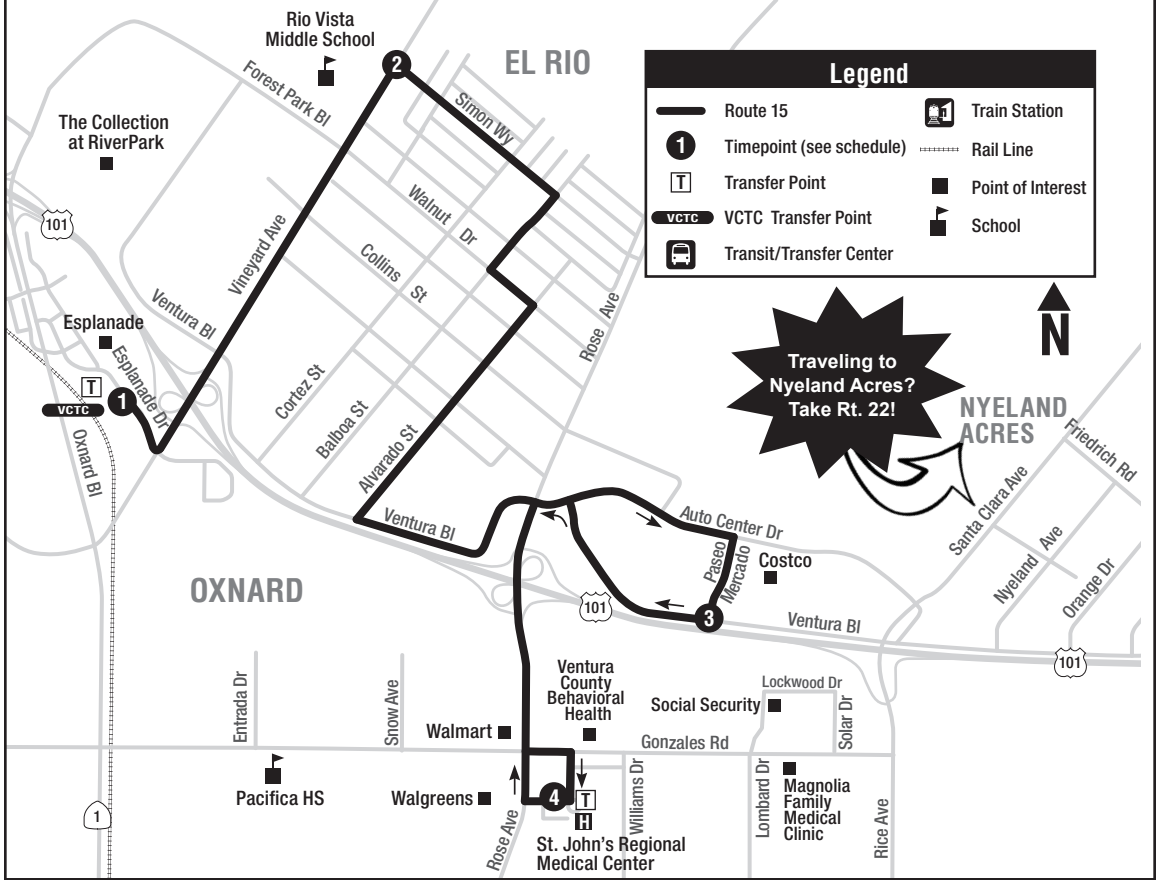

# 15 ESPLANADE - EL RIO - ST. JOHN'S CTR

MONDAY - FRIDAY  
LUNES - VIERNES

**1** ESPLANADE AT WAGON WHEEL  
**2** VINEYARD AT SIMON WAY  
**3** PASEO MERCADO AT COSTCO  
**4** ARRIVE ST. JOHN'S HOSPITAL (PARKING LOT)  
**4** DEPART ST. JOHN'S HOSPITAL (PARKING LOT)  
**3** PASEO MERCADO AT COSTCO  
**2** SIMON WAY AT VINEYARD  
**1** ESPLANADE AT WAGON WHEEL

DEPART ST. JOHN'S HOSPITAL (PARKING LOT)

4

PASEO MERCADO AT COSTCO

3

SIMON WAY AT VINEYARD

2

ESPLANADE AT WAGON WHEEL

1

## 15 WESTBOUND STOPS - PARADAS HACIA EL OESTE

- 4 St. John's Hospital** ..... **(Parking Lot)**  
 Rose ..... Gonzales (Hosp Exit)  
 Rose ..... Lockwood  
 Auto Center Dr ..... Mid Block
- 3 Paseo Mercado** ..... **Costco**  
 Ventura Blvd ..... (Guitar Center)  
 Ventura Blvd ..... Rose  
 Ventura Blvd ..... Royal Duke MHP  
 Alvarado ..... Ventura Blvd  
 Alvarado ..... Collins

- Alvarado ..... Walnut  
 Walnut ..... Balboa  
 Balboa ..... Salem  
 Simon Way ..... Cortez
- 2 Simon Way** ..... **Vineyard**  
 Vineyard ..... Collins  
 Vineyard ..... Olive  
 Esplanade ..... Esplanade Shopping Ctr
- 1 Esplanade** ..... **Wagon Wheel**