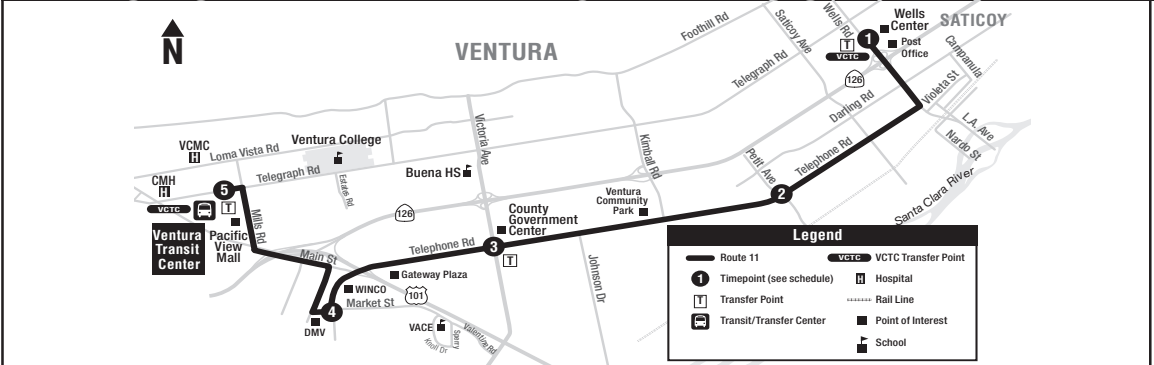

11 PACIFIC VIEW MALL - TELEPHONE - WELLS CTR