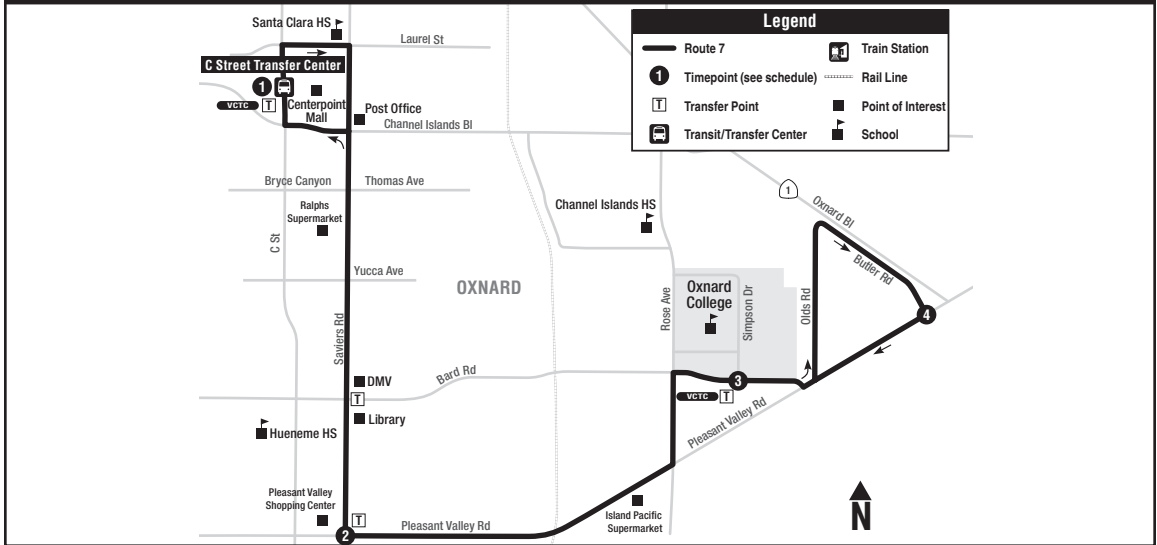

7 OXNARD COLLEGE - CENTERPOINT MALL

7 OXNARD COLLEGE - CENTERPOINT MALL

DAILY DIARIO

C STREET TRANSFER CENTER 1	PLEASANT VALLEY AT SAVIERS 2	BARD AT SIMPSON (OXNARD COLLEGE) 3	BUTLER AT PLEASANT VALLEY 4	BARD AT SIMPSON (OXNARD COLLEGE) 3	SAVIERS AT PLEASANT VALLEY 2	C STREET TRANSFER CENTER 1
• 6:10 AM	• 6:18	• 6:23	• 6:29	• 6:32	• 6:38	• 6:45
6:50	6:58	7:03	7:09	7:12	7:18	7:25
7:35	7:43	7:48	7:54	7:57	8:03	8:10
8:20	8:29	8:35	8:41	8:44	8:50	8:59
9:07	9:16	9:22	9:28	9:31	9:37	9:46
9:55	10:04	10:10	10:16	10:19	10:25	10:34
10:41	10:50	10:56	11:02	11:05	11:11	11:20
11:28	11:39	11:45	11:51	11:54	12:00 PM	12:09
12:20	12:31	12:37	12:43	12:46	12:52	1:01
1:12	1:23	1:29	1:35	1:38	1:44	1:53
2:04	2:15	2:21	2:27	2:30	2:36	2:45
2:56	3:07	3:13	3:19	3:22	3:28	3:37
3:48	3:59	4:05	4:11	4:14	4:20	4:29
4:40	4:51	4:57	5:03	5:06	5:12	5:21
5:32	5:43	5:49	5:55	5:58	6:04	6:13
6:22	6:30	6:35	6:41	6:44	6:50	6:59
7:07	7:15	7:20	7:26	7:29	7:35	7:42
• 7:52	• 7:59	• 8:04	• 8:08	• 8:11	• 8:17	• 8:24
• 8:34	• 8:41	• 8:46	• 8:50	• 8:53	• 8:59	• 9:06

NOTE: • THESE TRIPS DO NOT OPERATE ON WEEKENDS

NOTA: • ESTOS VIAJES NO OPERAN LOS FINES DE SEMANA

7 BUS STOPS - PARADAS

1 C St Transfer Ctr.....Centerpoint Mall

Saviors..... Laurel
 Saviers..... Channel Islands
 Saviers..... Bryce Canyon
 Saviers..... Yucca
 Saviers..... Bard

2 Saviers..... Pleasant Valley

Saviors..... Fashion Park
 Saviers..... Bard
 Saviers..... Imperial MHP
 Saviers..... Yucca
 Saviers..... 31 Flavors
 Saviers..... Thomas-Bryce Canyon
 Channel Islands C St

1 C St Transfer Ctr.....Centerpoint Mall

BOLD INDICATES TIMEPOINT

LETRAS **MARCADAS** INDICAN PUNTOS CLAVES

Linking South and North Oxnard! Provides fast, direct service between Oxnard College and Riverpark!