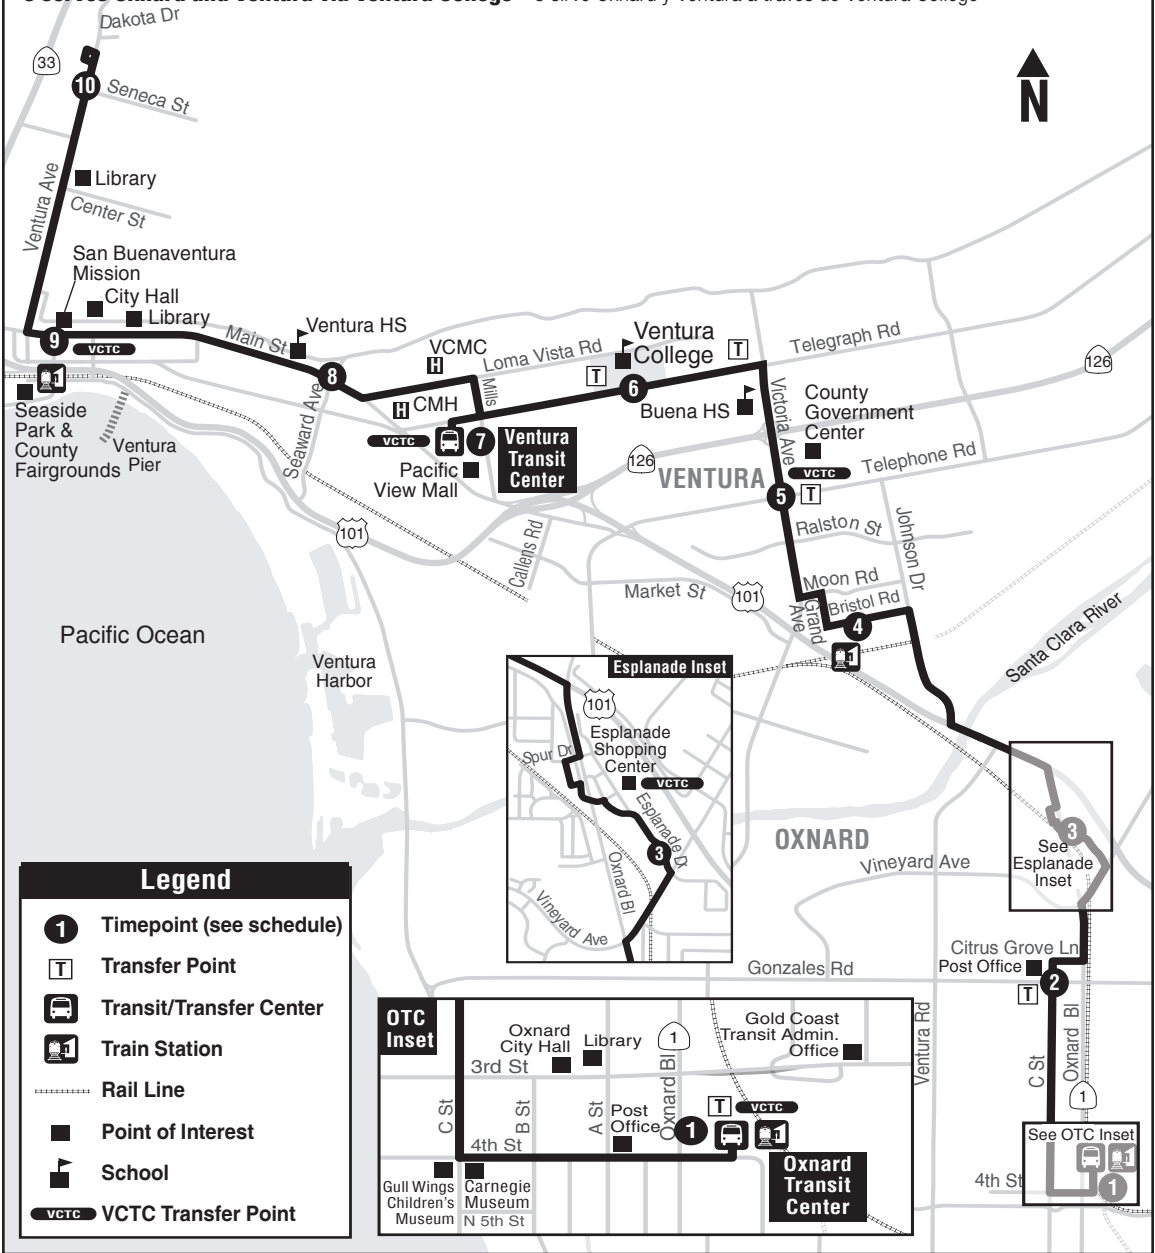

6 OXNARD - VENTURA - MAIN STREET

6 serves Oxnard and Ventura via Ventura College - 6 sirve Oxnard y Ventura a través de Ventura College

6 NORTHBOUND TO VENTURA - NORTE

MONDAY - FRIDAY
LUNES - VIERNES

New Schedule!
Trip added.
OTC

ROUTE 6

6 SOUTHBOUND TO OXNARD - SUR

MONDAY - FRIDAY
LUNES - VIERNES

Last trip
departs 8 mins
earlier.

VENTURA AVE
AT SENECA

MAIN ST AT
VENTURA AVE

MAIN ST AT
SEAWARD

ARRIVE AT VTC