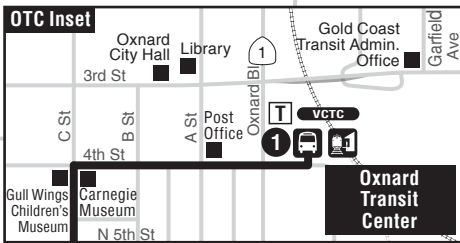

3 J ST - CENTERPOINT MALL - NAVAL BASE

OTC Inset

Legend

- Route 3
- Timepoint (see schedule)
- Transfer Point
- VCTC Transfer Point
- Transit/Transfer Center
- Train Station
- Rail Line
- Point of Interest
- School

ROUTE 3

3 J ST - CENTERPOINT MALL - NAVAL BASE

DAILY
DIARIO

OTC ①	HOBSON AT 7TH ST ②	C STREET TRANSFER CENTER ③	CHANNEL ISLANDS AT VENTURA RD ④	C STREET TRANSFER CENTER ③	HOBSON AT 7TH ST ②	OTC ①	INTERLINED ROUTE/ RUTA INTERLINEADA
5:46 AM	5:52	6:00	6:07	6:12	6:21	6:28	To Rt 2
6:32	6:38	6:46	6:53	6:58	7:07	7:14	To Rt 2
7:17	7:24	7:34	7:42	7:48	7:57	8:05	To Rt 2
8:02	8:09	8:19	8:27	8:33	8:42	8:50	To Rt 2
8:52	9:00	9:10	9:17	9:22	9:31	9:39	To Rt 2
9:37	9:45	9:55	10:02	10:07	10:16	10:24	To Rt 2
10:27	10:35	10:45	10:52	10:57	11:06	11:14	To Rt 2
11:12	11:20	11:30	11:37	11:42	11:51	11:59	To Rt 2
12:02 PM	12:10	12:20	12:27	12:32	12:41	12:49	To Rt 2
12:47	12:55	1:05	1:13	1:18	1:27	1:35	To Rt 2
1:37	1:45	1:55	2:03	2:08	2:17	2:25	To Rt 2
2:22	2:30	2:40	2:48	2:53	3:02	3:10	To Rt 2
3:12	3:20	3:30	3:38	3:43	3:52	4:00	To Rt 2
3:57	4:05	4:15	4:23	4:28	4:37	4:45	To Rt 2
4:47	4:55	5:05	5:13	5:18	5:27	5:35	To Rt 2
5:32	5:40	5:50	5:58	6:03	6:12	6:20	To Rt 2
6:22	6:30	6:40	6:48	6:53	7:02	7:10	To Rt 2
7:07	7:13	7:21	7:28	7:33	7:42	7:49	To Rt 2
• 7:57	• 8:03	• 8:11	• 8:18	• 8:23	• 8:32	• 8:39	---

- Teakwood Ventura Rd
Ventura Rd Spruce
- ④ Channel Islands Ventura Rd**
Channel Islands Lassen
Channel Islands J St
- ③ C St Transfer Ctr Centerpoint Mall**
J St..... Kamala
J St..... Hemlock
J St..... Fir
J St..... Hill
J St..... Wooley
Hobson Performing Arts Center
- ② Hobson 7th St**
Hobson 5th St
5th St..... F St
C St 5th St
4th St..... B St
- ① OTC..... 4th St**