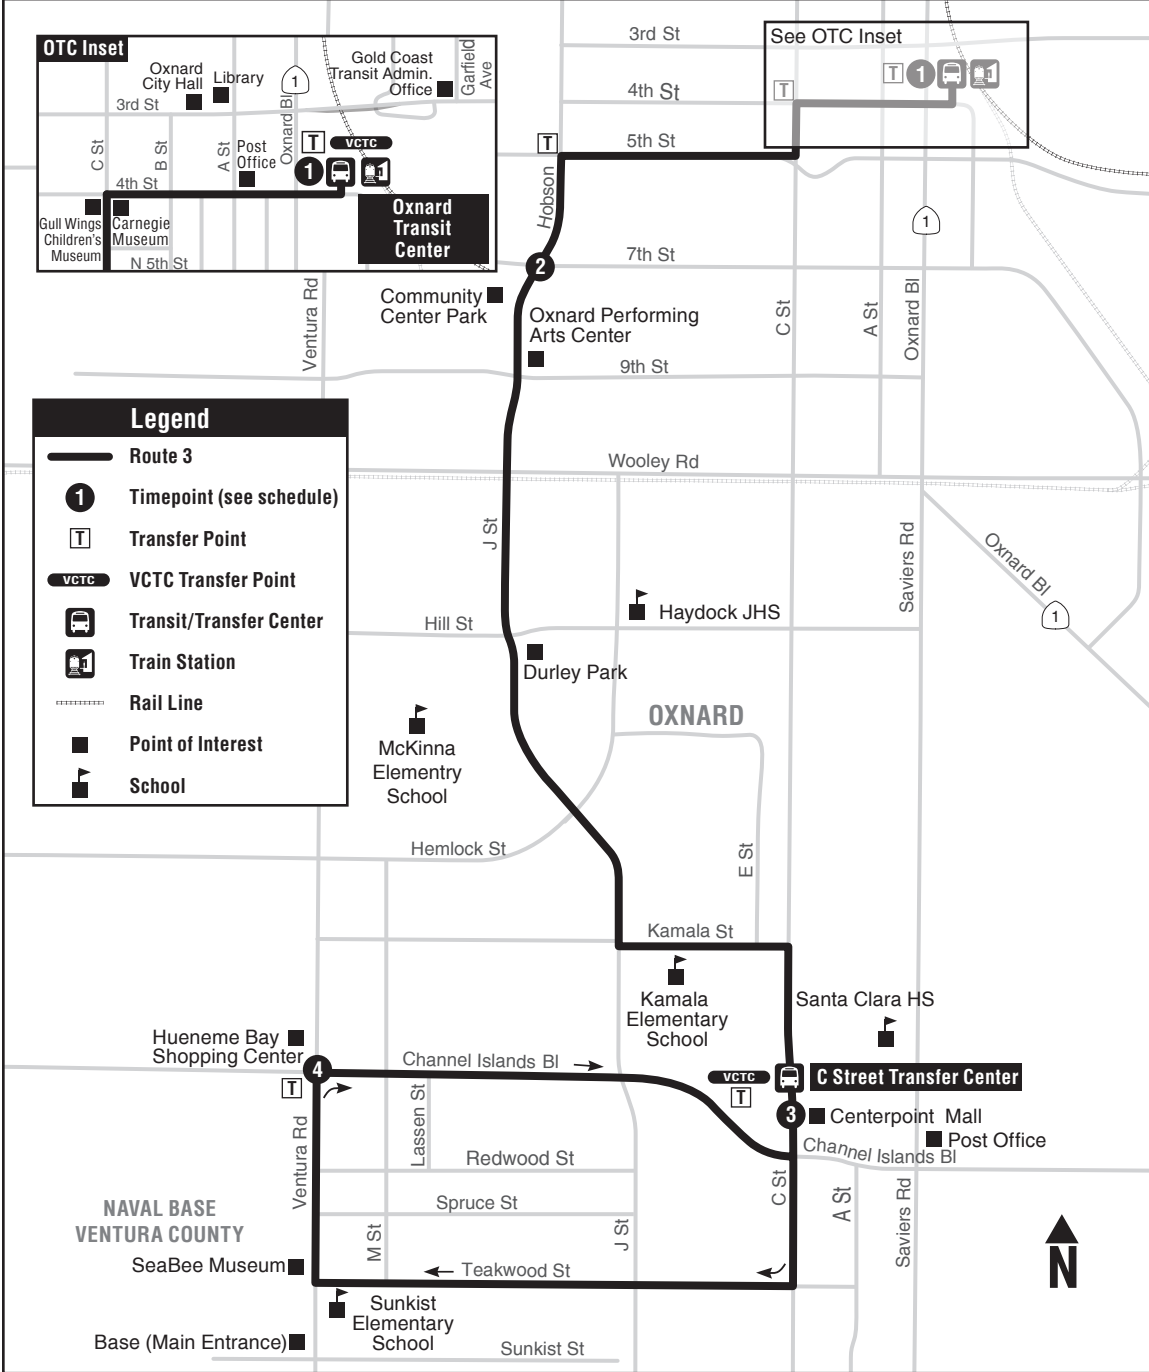

3 J ST - CENTERPOINT MALL - NAVAL BASE

OTC Inset

Legend

- Route 3
- Timepoint (see schedule)
- Transfer Point
- VCTC Transfer Point
- Transit/Transfer Center
- Train Station
- Rail Line
- Point of Interest
- School

ROUTE 3

3 J ST - CENTERPOINT MALL - NAVAL BASE

DAILY
DIARIO

OTC ①	HOBSON AT 7TH ST ②	C STREET TRANSFER CENTER ③	CHANNEL ISLANDS AT VENTURA RD ④	C STREET TRANSFER CENTER ③	HOBSON AT 7TH ST ②	OTC ①	INTERLINED ROUTE/ RUTA INTERLINEADA
5:46 AM	5:52	6:00	6:07	6:12	6:21	6:28	To Rt 2
6:32	6:38	6:46	6:53	6:58	7:07	7:14	To Rt 2
7:17	7:24	7:34	7:42	7:48	7:57	8:05	To Rt 2
8:02	8:09	8:19	8:27	8:33	8:42	8:50	To Rt 2
8:52	9:00	9:10	9:17	9:22	9:31	9:39	To Rt 2
9:37	9:45	9:55	10:02	10:07	10:16	10:24	To Rt 2
10:27	10:35	10:45	10:52	10:57	11:06	11:14	To Rt 2
11:12	11:20	11:30	11:37	11:42	11:51	11:59	To Rt 2
12:02 PM	12:10	12:20	12:27	12:32	12:41	12:49	To Rt 2
12:47	12:55	1:05	1:13	1:18	1:27	1:35	To Rt 2
1:37	1:45	1:55	2:03	2:08	2:17	2:25	To Rt 2
2:22	2:30	2:40	2:48	2:53	3:02	3:10	To Rt 2
3:12	3:20	3:30	3:38	3:43	3:52	4:00	To Rt 2
3:57	4:05	4:15	4:23	4:28	4:37	4:45	To Rt 2
4:47	4:55	5:05	5:13	5:18	5:27	5:35	To Rt 2
5:32	5:40	5:50	5:58	6:03	6:12	6:20	To Rt 2
6:22	6:30	6:40	6:48	6:53	7:02	7:10	To Rt 2
7:07	7:13	7:21	7:28	7:33	7:42	7:49	To Rt 2
• 7:57	• 8:03	• 8:11	• 8:18	• 8:23	• 8:32	• 8:39	---

- Teakwood Ventura Rd
Ventura Rd Spruce
- ④ Channel Islands Ventura Rd**
Channel Islands Lassen
Channel Islands J St
- ③ C St Transfer Ctr Centerpoint Mall**
J St..... Kamala
J St..... Hemlock
J St..... Fir
J St..... Hill
J St..... Wooley
Hobson Performing Arts Center
- ② Hobson 7th St**
Hobson 5th St
5th St..... F St
C St 5th St
4th St..... B St
- ① OTC..... 4th St**