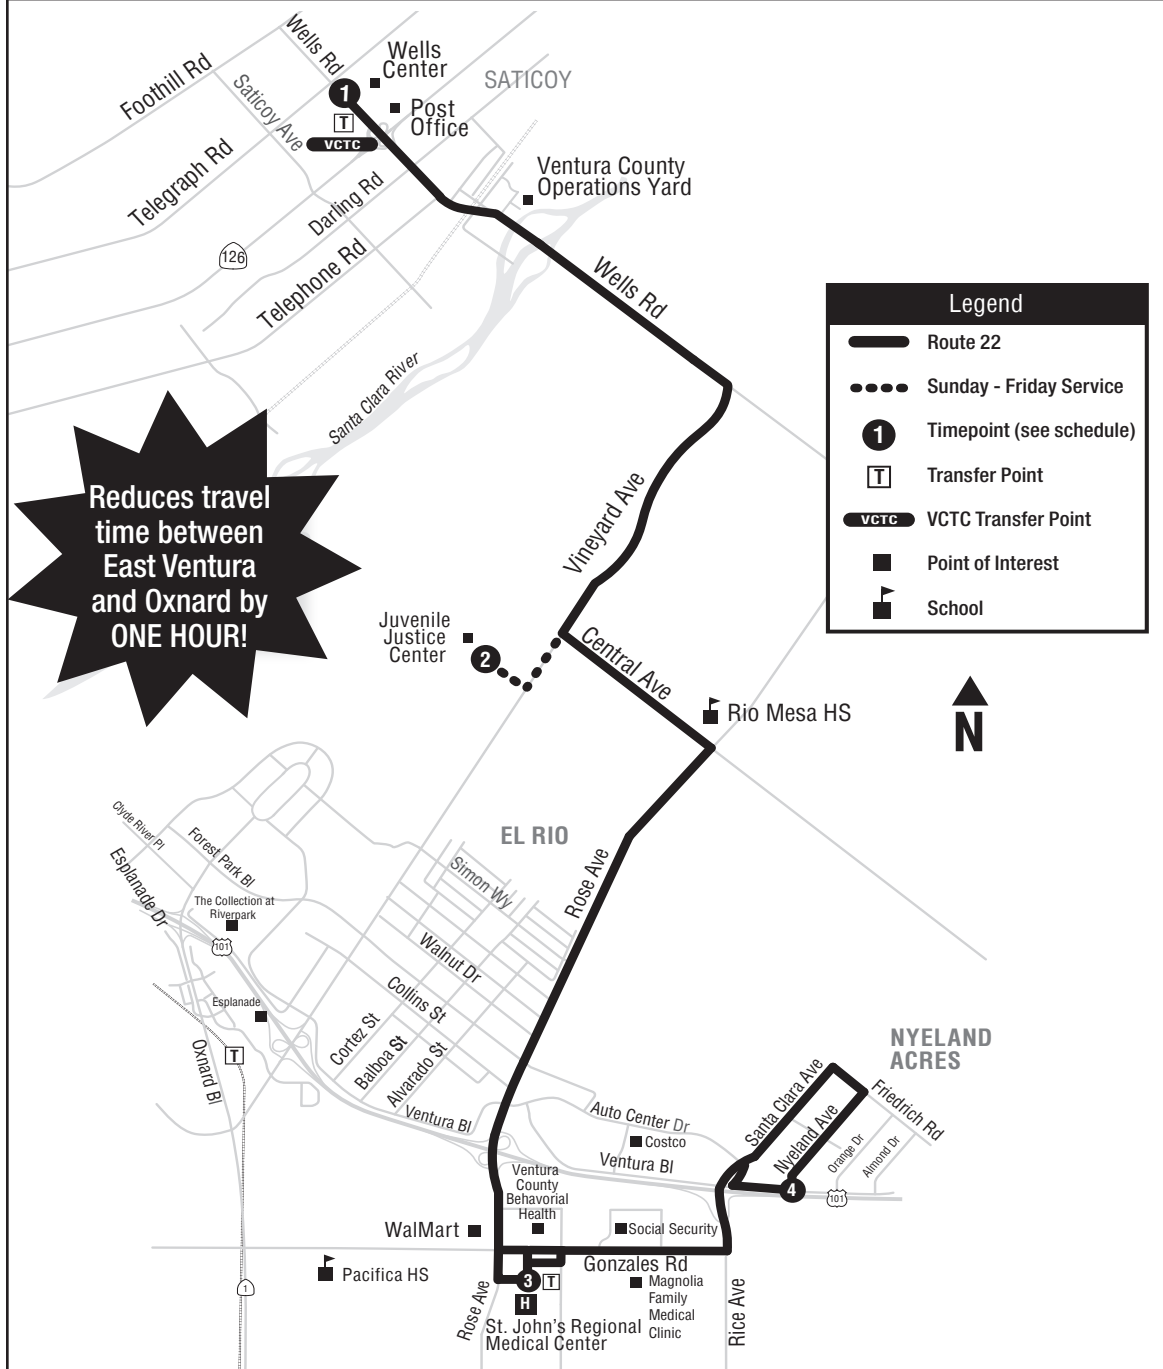

22 WELLS CENTER - ST. JOHN'S - NYELAND ACRES

Reduces travel time between East Ventura and Oxnard by ONE HOUR!

ROUTE 22

22 WELLS CTR - ST. JOHN'S - NYELAND ACRES

MONDAY - FRIDAY
LUNES - VIERNES

**DEPART
WELLS CENTER**
1

**VINEYARD AT
JUVENILE JUSTICE
CENTER**
2

**ST. JOHN'S HOSP
(PARKING LOT)**
3

**NYELAND AVE
AT VENTURA BLVD**
4

**ARRIVE
ST. JOHN'S HOSP
(PARKING LOT)**
3

**DEPART
ST. JOHN'S HOSP
(PARKING LOT)**
3

**VINEYARD AT
JUVENILE JUSTICE
CENTER**
2

ROUTE 22

22 WELLS CTR - ST.JOHN'S - NYELAND ACRES

SATURDAY SCHEDULE
HORARIO DE SÁBADO

DEPART WELLS CENTER ①	ST. JOHN'S HOSP (PARKING LOT) ③	NYELAND AVE AT VENTURA BLVD ④	ARRIVE ST. JOHN'S HOSP (PARKING LOT) ③	DEPART ST. JOHN'S HOSP (PARKING LOT) ③	ARRIVE WELLS CENTER ①
Southbound to Nyeland Acres		Northbound to Wells Center			
---	---	6:50 AM	7:00	7:02	7:19
7:27	7:45	7:52	8:02	8:04	8:21
8:29	8:47	8:54	9:04	9:06	9:23
9:31	9:49	9:56	10:06	10:08	10:25
10:33	10:51	10:58	11:08	11:10	11:27
11:35	11:53	12:00 PM	12:10	12:12	12:29
12:37	12:55	1:02	1:12	1:14	1:31
1:39	1:57	2:04	2:14	2:16	2:33
2:41	2:59	3:06	3:16	3:18	3:35
3:43	4:01	4:08	4:18	4:20	4:37
4:45	5:03	5:10	5:20	5:22	5:39
5:47	6:05	6:12	6:22	6:24	6:41
6:49	7:07	7:14	7:24	7:26	7:43
7:51	8:09	8:15	----	----	----

Route 22 runs every 40 minutes weekdays, and once an hour on weekends.