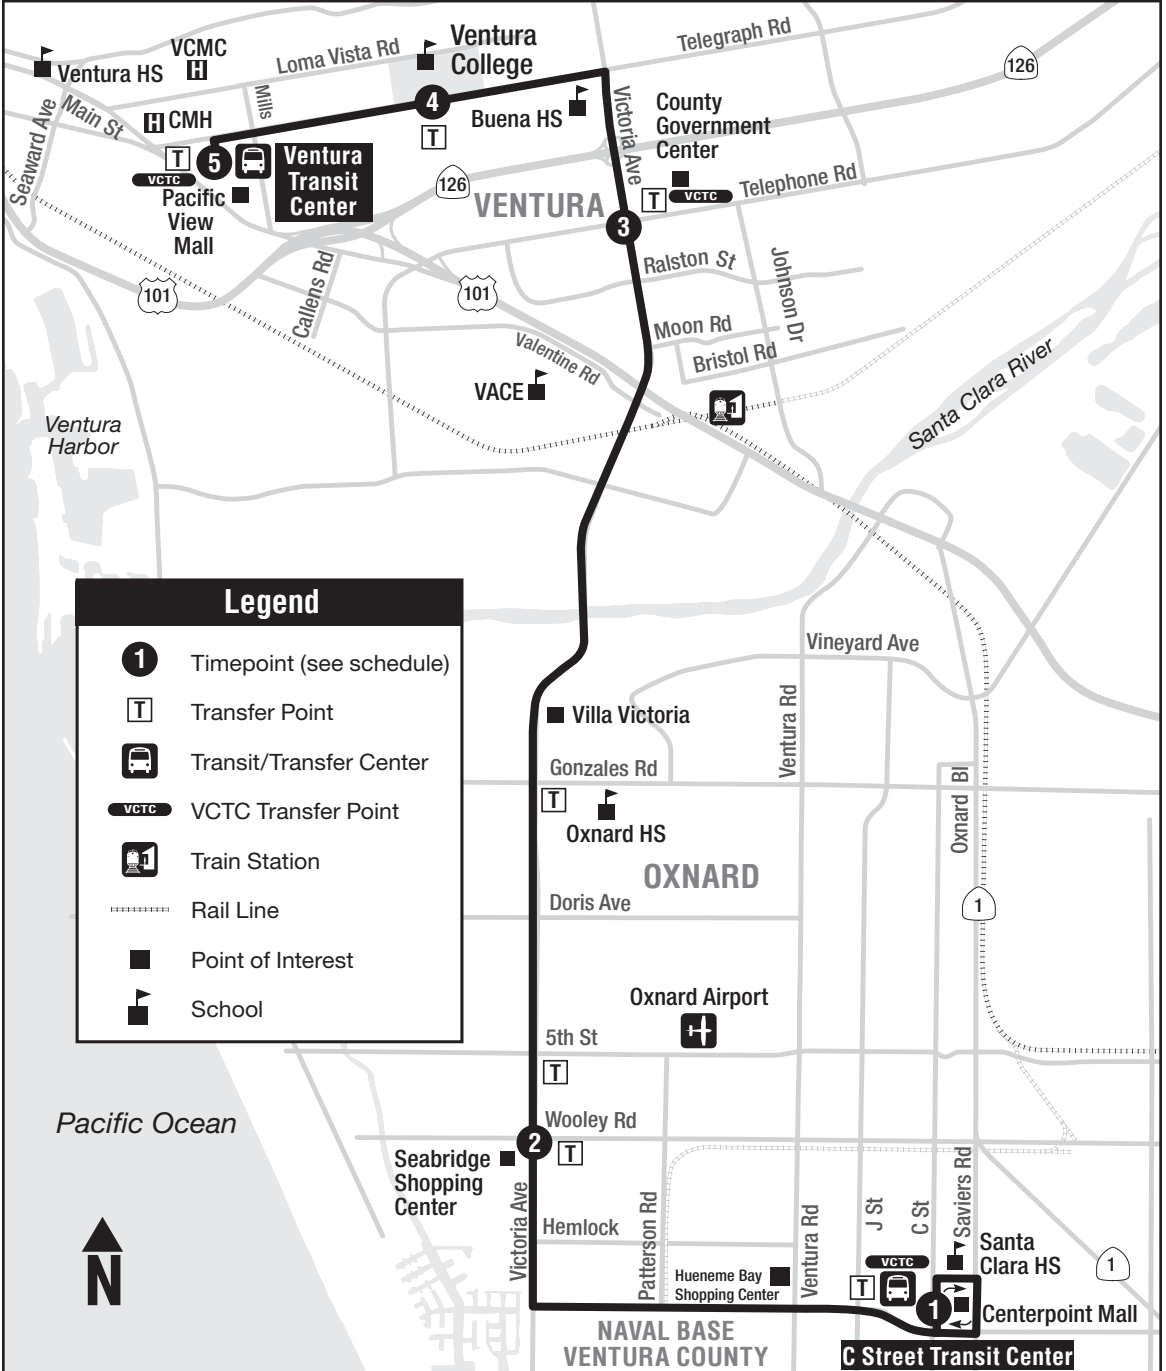

### Legend

- 1** Timepoint (see schedule)
- T** Transfer Point
- Transit/Transfer Center
- VCTC** VCTC Transfer Point
- Train Station
- Rail Line
- Point of Interest
- School

**ROUTE 21**

## Enjoy Route 21 Service 7 Days a Week!

Travel to many fun and convenient points of interest:

- C Street Transfer Center & Centerpoint Mall
- Seabridge Marketplace
- Pacific View Mall
- and many more...

## ¡Disfrute de la Ruta 21 Todos Los Días!

Viaje a varios lugares convenientes como:

- Walmart y Centerpoint Mall
- Seabridge Marketplace
- Pacific View Mall
- y mucho más...

### 1 C Street Transfer Ctr.....Centerpoint Mall

Saviers..... Laurel  
 Channel Islands..... C St  
 Channel Islands..... J St  
 Channel Islands..... Manzanita  
 Channel Islands..... Ventura Rd  
 Channel Islands..... Ukiah  
 Channel Islands..... Patterson  
 Channel Islands..... Wheelhouse  
 Channel Islands..... Victoria  
 Victoria..... Hemlock  
 Victoria..... Leeward