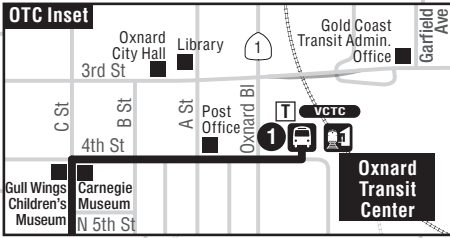

1 PORT HUENEME - OXNARD TRANSIT CENTER

1A serves Port Hueneme via Pleasant Valley Rd
1B serves Port Hueneme via Bard Rd

Legend

- Route 1A/1B
- Timepoint (see schedule)
- Transfer Point
- VCTC Transfer Point
- Transit/Transfer Center
- Train Station
- Rail Line
- Point of Interest
- School

Map not to scale

ROUTE 1

1 PORT HUENEME - OXNARD TRANSIT CENTER

DAILY
DIARIO

1A serves Port Hueneme via Pleasant Valley Rd - 1B serves Port Hueneme via Bard Rd

1A hacia Port Hueneme a través de Pleasant Valley Rd - 1B hacia Port Hueneme a través de Bard Rd

2 C St Transfer Ctr Centerpoint Mall

Saviers..... Channel Islands
 Saviers..... Bryce Canyon
 Saviers..... Yucca

4 Bard Saviers

Bard..... C St
 Bard..... J St
 Bard..... Park
 Bard..... 6th Place
 Bard..... 5th Place
 Pleasant Valley Ventura Rd
 Ponomo C St
 Ponomo Clara
 Scott..... Ponomo
 Hueneme Rd Market

6 Saviers Bard

Saviers..... Imperial MHP
 Saviers..... Yucca
 Saviers..... 31 Flavors
 Saviers..... Thomas - Bryce Canyon
 Channel Islands C St

2 C St Transfer Ctr Centerpoint Mall

C St Hemlock
 C St Elm
 C St Hill
 C St Wooley
 C St 9th St
 C St 7th St
 C St 5th St
 4th St..... B St