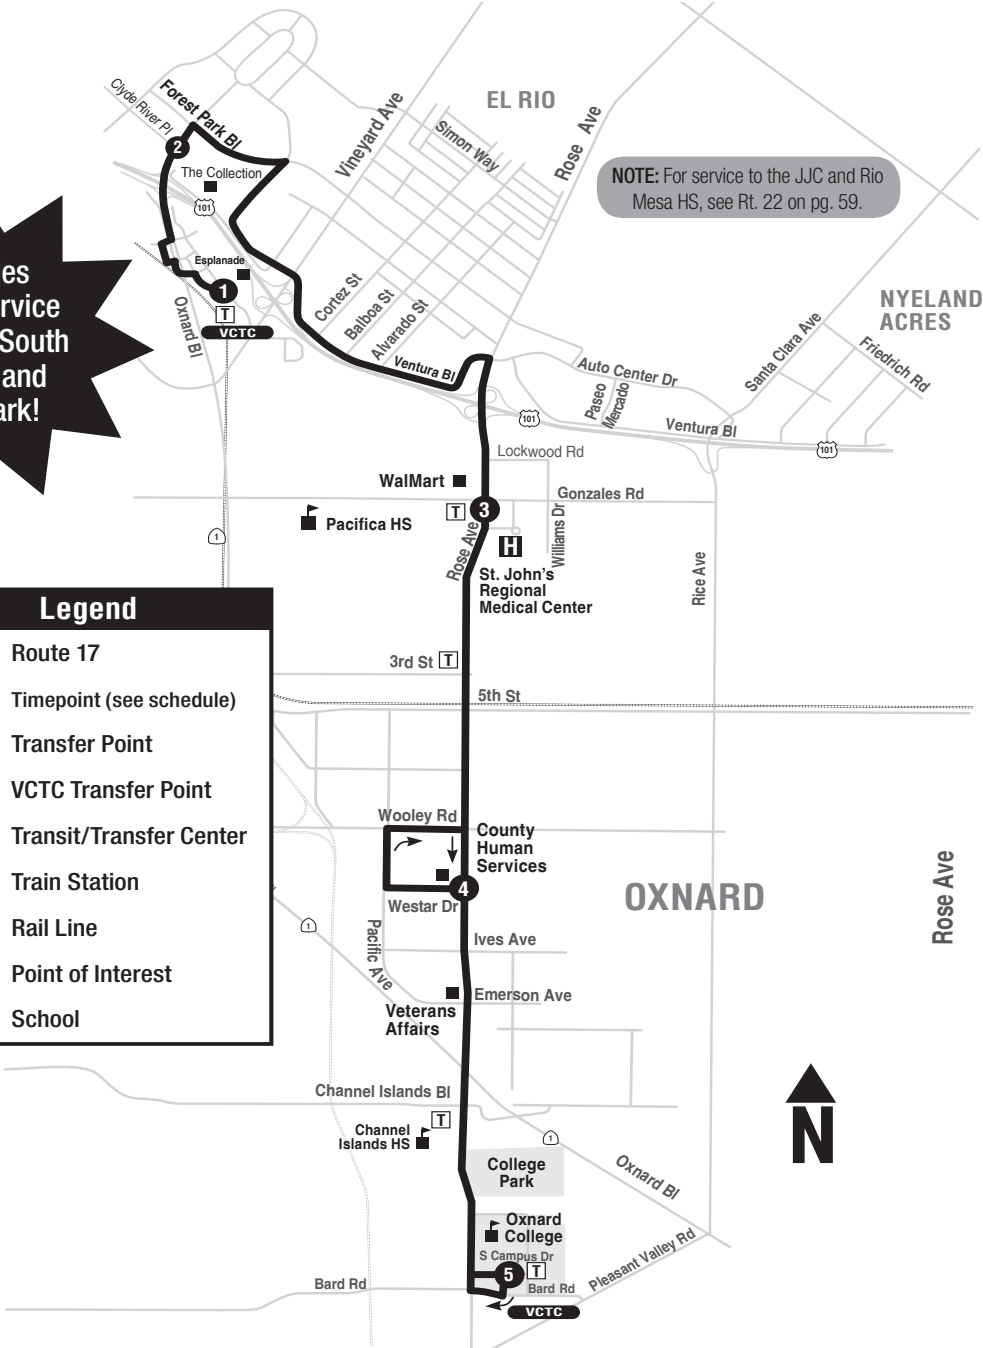

17 ESPLANADE - OXNARD COLLEGE

Provides direct service between South Oxnard and Riverpark!

NOTE: For service to the JJC and Rio Mesa HS, see Rt. 22 on pg. 59.

Legend

-  Route 17
-  Timepoint (see schedule)
-  Transfer Point
-  VCTC Transfer Point
-  Transit/Transfer Center
-  Train Station
-  Rail Line
-  Point of Interest
-  School

ROUTE 17

17 SOUTHBOUND STOPS - PARADAS HACIA EL SUR

- | | | | |
|---------------------------|------------------------------------|---------------------|------------------------------|
| Esplanade | Esplanade Shopping Ctr | Rose | Camino Del Sol |
| 1 Esplanade | Wagon Wheel | Rose | Santa Lucia |
| Underpass..... | Spur | Rose | Wooley |
| 2 Oxnard Blvd..... | Clyde River(The Collection) | 4 Rose | Westar |
| Forest Park..... | Riverpark Blvd | Rose | Emerson |
| Riverpark Blvd | American River | Rose | Channel Islands |
| Riverpark Blvd | Vineyard | Rose | Raiders Way |
| Ventura Blvd..... | Financial Square | Rose | N.Campus |
| Rose..... | Ventura Blvd | 5 Rose | Bard (Oxnard College) |
| Rose..... | Lockwood | | |
| 3 Rose | Gonzales (St.John's) | | |
| Rose | Socorro | | |