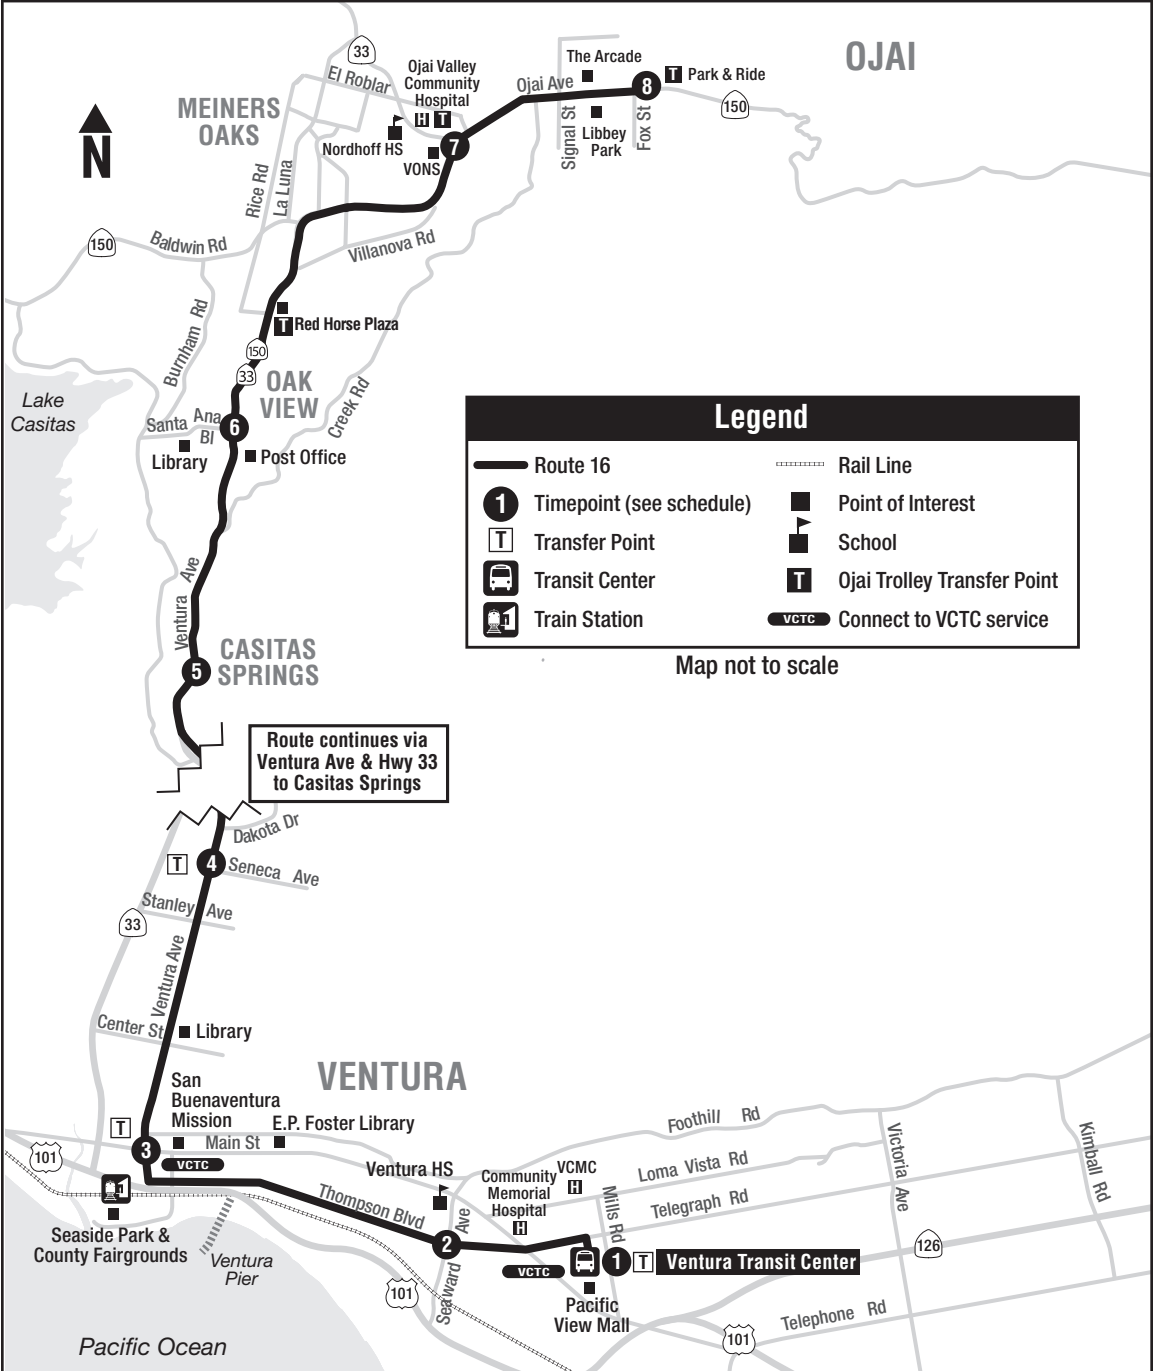

16 DOWNTOWN OJAI - PACIFIC VIEW MALL

Legend

Route 16	Rail Line
Timepoint (see schedule)	Point of Interest
Transfer Point	School
Transit Center	Ojai Trolley Transfer Point
Train Station	Connect to VCTC service

Transfers to and from the Route 16 and the Ojai Trolley can be made at the stop located at Highway 33 and Highway 150 (Vons) and at the Red Horse Plaza at Woodland on Highway 33.

If your trip begins on the Ojai Trolley, please ask your trolley operator for a transfer upon boarding. When transferring from the Ojai Trolley to the GCT bus, an additional 50 cents is required.

TOME EN CUENTA:

Si desea transbordar entre la Ruta 16 y Ojai Trolley, tendrá que hacerlo en la parada de Highway 33 y Highway 150 (Vons) o en el Red Horse Plaza en Woodland.

Si comienza su viaje en el Ojai Trolley, pídale al chofer un boleto de transferencia. Cuando transborda al autobús de Gold Coast Transit desde el Ojai Trolley, es necesario pagar 50 centavos adicionales.