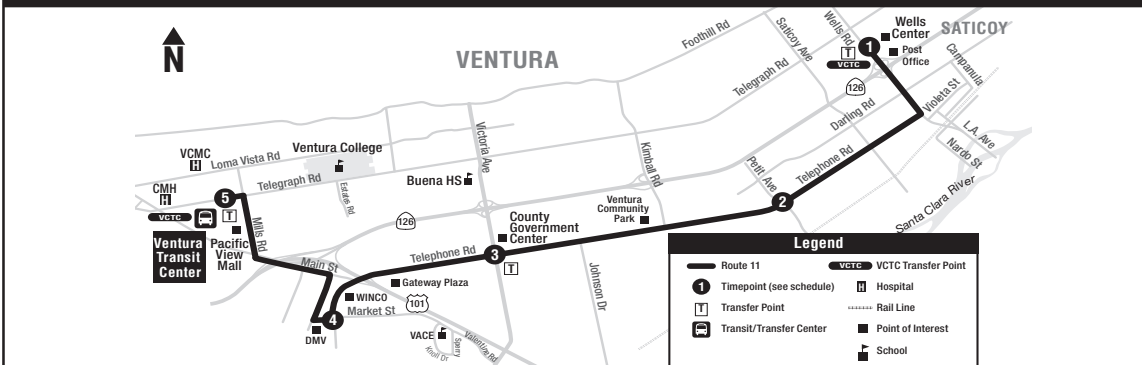

11 PACIFIC VIEW MALL - TELEPHONE - WELLS CTR

11 PACIFIC VIEW MALL - TELEPHONE - WELLS CTR

MONDAY - FRIDAY
LUNES - VIERNES

- WELLS CENTER
  ①
- TELEPHONE AT PETTIT
  ②
- TELEPHONE AT VICTORIA
  ③
- TELEPHONE AT MARKET
  ④
- ARRIVE AT VTC
  ⑤
- DEPART VTC
  ⑤
- TELEPHONE AT MARKET
  ④
- TELEPHONE AT VICTORIA
  ③
- TELEPHONE AT PETTIT
  ②
- WELLS CENTER
  ①

Westbound to VTC

Eastbound to Wells Center

5:20 AM	5:25	5:33	5:40	5:49	6:01	6:11	6:18	6:25	6:32
6:05	6:12	6:21	6:27	6:36	6:46	6:56	7:03	7:10	7:17
6:45	6:53	7:02	7:10	7:22	7:30	7:42	7:51	7:59	8:07
7:25	7:33	7:42	7:50	8:02	8:10	8:22	8:31	8:39	8:47
8:15	8:23	8:32	8:40	8:52	9:05	9:17	9:26	9:34	9:42
8:55	9:03	9:12	9:20	9:32	9:40	9:52	10:01	10:09	10:17
9:25	9:33	9:42	9:50	10:02	10:10	10:22	10:31	10:39	10:47
9:50	9:58	10:07	10:15	10:27	10:40	10:52	11:01	11:09	11:17
10:25	10:33	10:42	10:50	11:02	11:10	11:22	11:31	11:39	11:47
10:55	11:03	11:12	11:20	11:32	11:40	11:52	12:01 PM	12:09	12:17
11:25	11:33	11:42	11:50	12:02	12:10	12:22	12:31	12:39	12:47
11:55	12:03	12:12	12:20	12:32	12:40	12:52	1:01	1:09	1:17
12:25	12:33	12:42	12:50	1:02	1:10	1:22	1:31	1:39	1:47
12:55	1:03	1:12	1:20	1:32	1:40	1:52	2:01	2:09	2:17
1:25	1:33	1:42	1:50	2:02	2:10	2:22	2:31	2:39	2:47
1:55	2:03	2:12	2:20	2:32	2:40	2:52	3:01	3:09	3:17
2:25	2:33	2:42	2:50	3:02	3:10	3:22	3:31	3:39	3:47
2:55	3:03	3:12	3:20	3:32	3:40	3:52	4:01	4:09	4:17
3:25	3:33	3:42	3:50	4:02	4:10	4:22	4:31	4:39	4:47
3:55	4:03	4:12	4:20	4:32	4:40	4:52	5:01	5:09	5:17
4:25	4:33	4:42	4:50	5:02	5:15	5:27	5:36	5:44	5:52
4:55	5:03	5:12	5:20	5:32	5:40	5:52	6:01	6:09	6:17
5:25	5:33	5:42	5:50	6:02	6:10	6:22	6:31	6:39	6:47
6:05	6:12	6:21	6:27	6:36	6:45	6:57	7:06	7:14	7:22
6:50	6:57	7:06	7:12	7:21	7:30	7:42	7:51	7:59	8:07
7:25	7:32	7:41	7:47	7:56	8:05	8:15	8:22	8:29	8:36
8:13	8:20	8:29	8:35	8:44	8:55	9:05	9:12	9:19	9:26
----	----	----	----	----	9:20	9:30	9:37	9:44	9:51