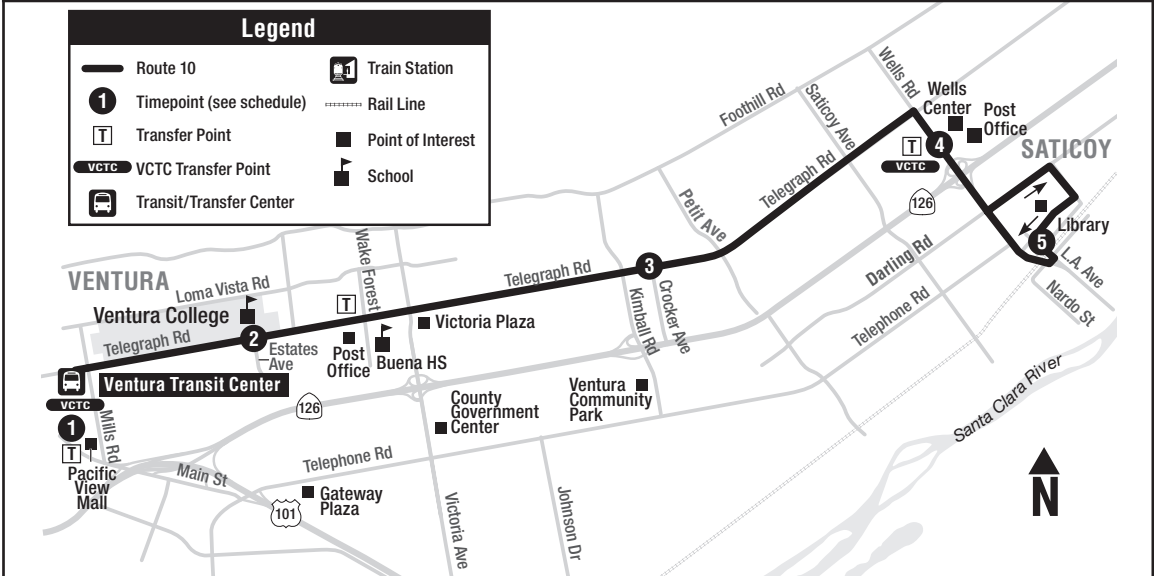

10 PACIFIC VIEW MALL - TELEGRAPH - SATICOY

Legend

- Route 10
- Timepoint (see schedule)
- Transfer Point
- VCTC Transfer Point
- Transit/Transfer Center
- Train Station
- Rail Line
- Point of Interest
- School

10 PACIFIC VIEW MALL - TELEGRAPH - SATICOY

DAILY DIARIO

INTERLINED ROUTE/
RUTA INTERLINEADA

Eastbound to Saticoy				Westbound to VTC					
1	2	3	4	5	4	3	2	1	
----	----	----	----	• 5:25 AM	• 5:31	• 5:36	• 5:41	• 5:46	To Rt 16
----	----	----	----	6:09	6:15	6:20	6:25	6:30	To Rt 16
6:47	6:53	7:01	7:13	7:21	7:28	7:35	7:43	7:50	To Rt 16
7:36	7:42	7:50	8:05	8:13	8:20	8:27	8:35	8:42	To Rt 16
8:36	8:42	8:50	9:05	9:13	9:20	9:27	9:35	9:42	To Rt 16
9:36	9:42	9:50	10:05	10:13	10:27	10:34	10:42	10:49	To Rt 16
10:36	10:42	10:50	11:05	11:13	11:20	11:27	11:35	11:42	To Rt 16
11:36	11:42	11:50	12:05 PM	12:13	12:20	12:27	12:35	12:42	To Rt 16
12:36	12:42	12:50	1:07	1:16	1:26	1:33	1:41	1:48	To Rt 16
1:36	1:42	1:50	2:07	2:16	2:26	2:33	2:41	2:48	To Rt 16
2:41	2:47	2:55	3:07	3:16	3:26	3:33	3:41	3:48	To Rt 16
3:36	3:42	3:50	4:05	4:14	4:24	4:31	4:39	4:46	To Rt 16
4:36	4:42	4:50	5:01	5:11	5:21	5:28	5:36	5:43	To Rt 16
5:36	5:42	5:50	6:05	6:15	6:25	6:32	6:40	6:47	To Rt 16
6:36	6:42	6:50	7:01	7:08	7:18	7:25	7:33	7:40	To Rt 16
7:36	7:42	7:50	8:01	8:08	8:18	8:25	8:33	8:40	----
8:36	8:42	8:50	9:04	9:11	9:16	----	----	----	----

NOTE: • THESE TRIPS DO NOT OPERATE ON WEEKENDS

NOTA: • ESTOS VIAJES NO OPERAN LOS FINES DE SEMANA

10 EASTBOUND STOPS - PARADAS HACIA EL ESTE

1 **VTC**..... **Pacific View Mall**

Telegraph College

Telegraph Ashwood

Telegraph Petit

Telegraph Cambria

Telegraph Long Canyon

Telegraph La Jolla

Telegraph Woodside Dental

4 **Wells Center**

10 WESTBOUND STOPS - PARADAS HACIA EL OESTE

4 **Wells Center**