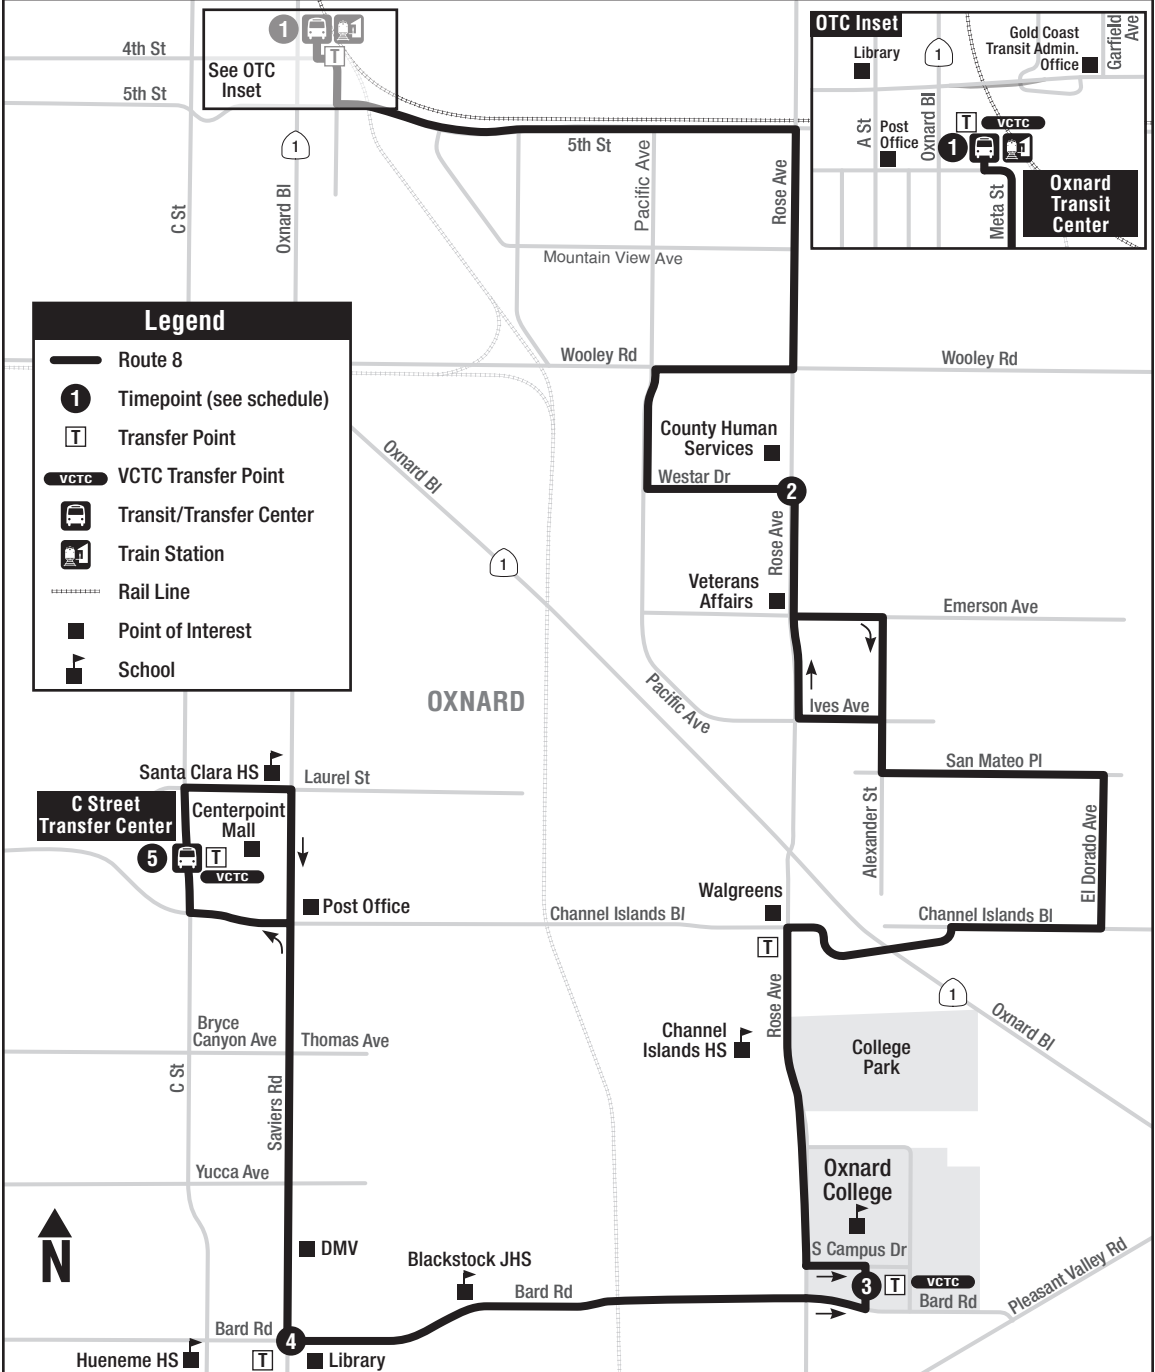

# 8 OTC - OXNARD COLLEGE - CENTERPOINT MALL

**Legend**

- Route 8
- Timepoint (see schedule)
- Transfer Point
- VCTC Transfer Point
- Transit/Transfer Center
- Train Station
- Rail Line
- Point of Interest
- School

## 8 SOUTHBOUND STOPS - PARADAS HACIA EL SUR

- 1 OTC** .....**4th St**  
 5th St..... Mountain View  
 Wooley..... Rose  
 Pacific.....Voyager  
 Pacific..... Titan  
 Westar ..... Pacific
- 2 Westar** .....**Rose**  
 Alexander ..... Ives  
 San Mateo ..... Beaufort  
 San Mateo ..... Farragut  
 San Mateo ..... Kepler  
 El Dorado ..... Marin Way  
 El Dorado ..... Channel Islands  
 Channel Islands ..... Eden

- Saviers ..... Imperial MHP  
 Saviers ..... Yucca  
 Saviers ..... 31 Flavors  
 Saviers ..... Thomas-Bryce  
 Channel Islands..... C St

**5 C St Transfer Ctr** .....**Centerpoint Mall**

## 8 NORTHBOUND STOPS - PARADAS HACIA EL NORTE

**5 C St Transfer Ctr**.....**Centerpoint Mall**

- Saviers..... Laurel  
 Saviers..... Channel Islands  
 Saviers..... Bryce Canyon  
 Saviers..... Yucca

**4 Bard**.....**Saviers**