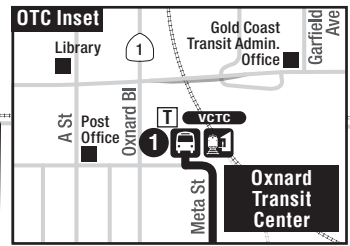

# 8 OTC - OXNARD COLLEGE - CENTERPOINT MALL

**Legend**

- Route 8
- Timepoint (see schedule)
- Transfer Point
- VCTC Transfer Point
- Transit/Transfer Center
- Train Station
- Rail Line
- Point of Interest
- School

# 8 OTC - OXNARD COLLEGE - CENTERPOINT MALL

DAILY  
DIARIO

DEPART OTC  
①

WESTAR  
AT ROUSE  
②

ROSE AT BARD  
(OXNARD COLLEGE)  
③

SAVIERS  
AT BARD  
④

ARRIVE AT C-STREET  
TRANSFER CENTER  
⑤

DEPART C-STREET  
TRANSFER CENTER  
⑤

- Saviers ..... Imperial MHP  
 Saviers ..... Yucca  
 Saviers ..... 31 Flavors  
 Saviers ..... Thomas-Bryce  
 Channel Islands..... C St

**5 C St Transfer Ctr** .....**Centerpoint Mall**

## 8 NORTHBOUND STOPS - PARADAS HACIA EL NORTE

**5 C St Transfer Ctr**.....**Centerpoint Mall**

- Saviers..... Laurel  
 Saviers..... Channel Islands  
 Saviers..... Bryce Canyon  
 Saviers..... Yucca

**4 Bard**.....**Saviers**