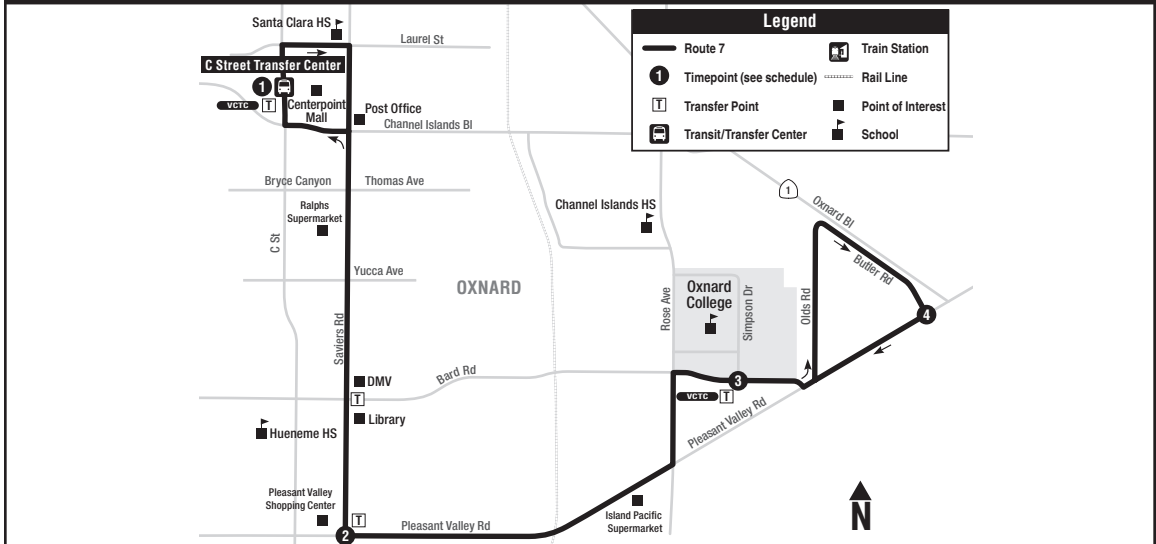

7 OXNARD COLLEGE - CENTERPOINT MALL

7 OXNARD COLLEGE - CENTERPOINT MALL

DAILY
DIARIO

C STREET
TRANSFER
CENTER

1

PLEASANT
VALLEY AT
SAVIERS

2

BARD AT SIMPSON
(OXNARD COLLEGE)

3

BUTLER AT
PLEASANT
VALLEY

4

BARD AT SIMPSON
(OXNARD COLLEGE)

3

SAVIERS AT
PLEASANT
VALLEY

2

C STREET
TRANSFER
CENTER

NOTE: • THESE TRIPS DO NOT OPERATE ON WEEKENDS

NOTA: • ESTOS VIAJES NO OPERAN LOS FINES DE SEMANA