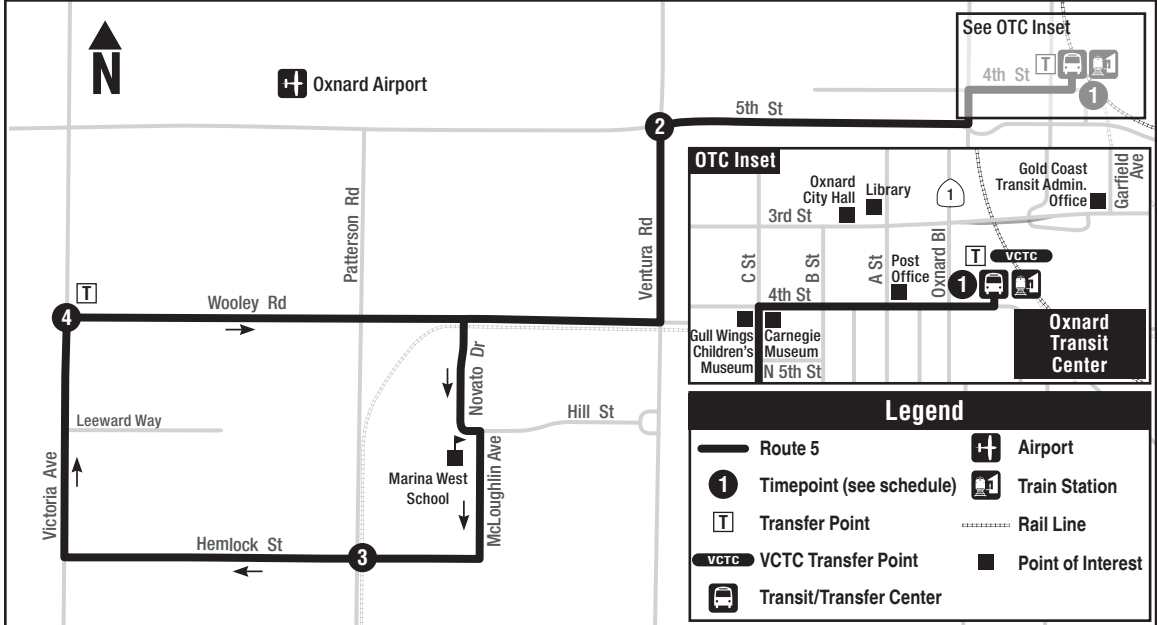

5 HEMLOCK - SEABRIDGE - WOOLEY

5 HEMLOCK - SEABRIDGE - WOOLEY

DAILY
DIARIO

OTC ①	VENTURA RD AT 5TH ST ②	HEMLOCK AT PATTERSON ③	WOOLEY AT VICTORIA ④	VENTURA RD AT 5TH ST ②	OTC ①
5:30 AM	5:38	5:45	5:50	5:57	6:05
6:10	6:18	6:25	6:30	6:37	6:45
6:55	7:03	7:11	7:17	7:24	7:32
7:42	7:50	7:58	8:04	8:11	8:19
8:29	8:37	8:45	8:51	8:58	9:06
9:16	9:24	9:32	9:38	9:45	9:53
10:03	10:11	10:19	10:25	10:32	10:40
10:50	10:58	11:06	11:12	11:19	11:27
11:37	11:45	11:53	11:59	12:06 PM	12:14
12:24	12:32	12:40	12:46	12:53	1:01
1:11	1:20	1:28	1:34	1:41	1:50
1:58	2:07	2:15	2:21	2:28	2:37
2:45	2:54	3:02	3:08	3:15	3:24
3:32	3:41	3:49	3:55	4:02	4:11
4:19	4:28	4:36	4:42	4:49	4:58
5:06	5:15	5:23	5:29	5:36	5:45
5:53	6:02	6:10	6:16	6:23	6:32
6:40	6:48	6:55	7:00	7:07	7:15
7:20	7:28	7:35	7:40	7:47	7:55
8:00	8:08	8:15	8:20	8:27	8:35

5 BUS STOPS - PARADAS

1 OTC..... 4th St

4th St..... B St
 C St 4th St
 5th St..... D St
 5th St..... F St
 5th St..... H St
 5th St..... K St

2 Ventura Rd 5th St

Ventura Rd 7th St
 Wooley Ventura Rd
 Wooley Escalon
 Novato El Portal
 Hill McLoughlin
 McLoughlin Carob
 Hemlock..... Lido

3 Hemlock..... Patterson

Hemlock..... Capstan

Victoria..... Hemlock
 Victoria..... Leeward

4 Wooley Victoria

Wooley Offshore
 Wooley Patterson
 Wooley Novato
 Wooley Pisco
 Ventura Rd 9th St

2 Ventura Rd 5th St

5th St..... K St
 5th St..... H St
 5th St..... F St
 C St 5th St
 4th St..... B St

1 OTC..... 4th St

BOLD INDICATES TIMEPOINT

LETRAS **MARCADAS** INDICAN PUNTOS CLAVES

Use GCT's Multiride Passes and Save!