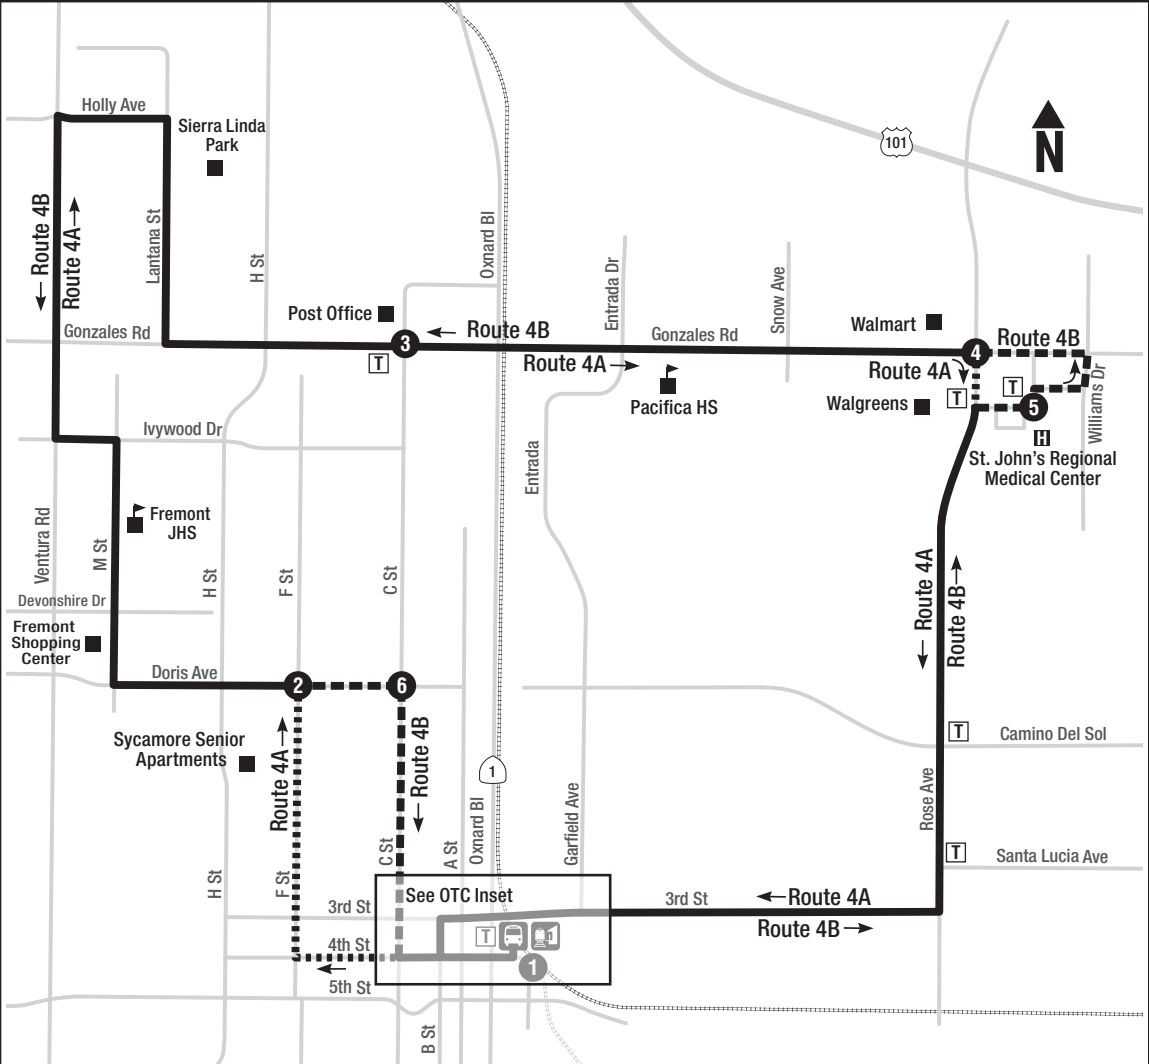

4 NORTH OXNARD

Legend

	Route 4A/4B		Transit/Transfer Center
	Route 4A		Train Station
	Route 4B		Rail Line
	Timepoint (see schedule)		Point of Interest
	Transfer Point		School
	VCTC Transfer Point		Hospital

OTC Inset

The OTC Inset map shows the following details:

- Streets:** Oxnard Bl, Garfield Ave, 3rd St, B St, A St, 4th St, C St.
- Landmarks:** Oxnard City Hall, Library, Post Office, Carnegie Museum, Gull Wings Children's Museum, Gold Coast Transit Admin. Office, VCTC.
- Routes:** Route 4A and Route 4B.
- Transfer Points:** Marked with 'T' icons.
- Timepoint:** Marked with circled number 1.

ROUTE 4

4A GONZALES RD - NORTH OXNARD

MONDAY - FRIDAY
LUNES - VIERNES

4A serves North Oxnard via Ventura Rd - 4A hacia North Oxnard a través de Ventura Rd

 OTC ①	DORIS AT F ST ②	GONZALES AT C ST ③	ROSE AT GONZALES ④	OTC ①
6:20 AM	6:28	6:42	6:50	7:00
7:05	7:13	7:29	7:37	7:49
8:00	8:08	8:24	8:32	8:44
8:52	9:01	9:16	9:23	9:35
9:43	9:52	10:07	10:14	10:26
10:34	10:43	10:58	11:05	11:17
11:25	11:34	11:49	11:56	12:08 PM
12:16	12:25	12:40	12:48	1:00
1:08	1:17	1:32	1:41	1:54
2:01	2:10	2:25	2:34	2:48
2:55	3:04	3:20	3:32	3:46
3:53	4:02	4:17	4:26	4:40
4:48	4:57	5:12	5:21	5:34
5:42	5:50	6:05	6:14	6:25
6:35	6:43	6:57	7:05	7:15
7:21	7:29	7:43	7:49	7:59
8:08	8:16	8:30	8:36	8:46

5 **St. Johns Hospital** **Main Entrance**

Gonzales Rose (before)
 Gonzales Rose (after)
 Gonzales Snow
 Gonzales Entrada

3 **Gonzales** **C St**

Gonzales H St
 Gonzales Lantana

Lantana Bluebell
 Lantana Fuchsia
 Lantana Holly
 Ventura Rd Carmen
 Ventura Rd Bevra
 Ventura Rd Gonzales
 Ivywood Ventura Rd
 M St..... Devonshire
 M St..... Doris
 Doris..... H St
 Doris..... F St