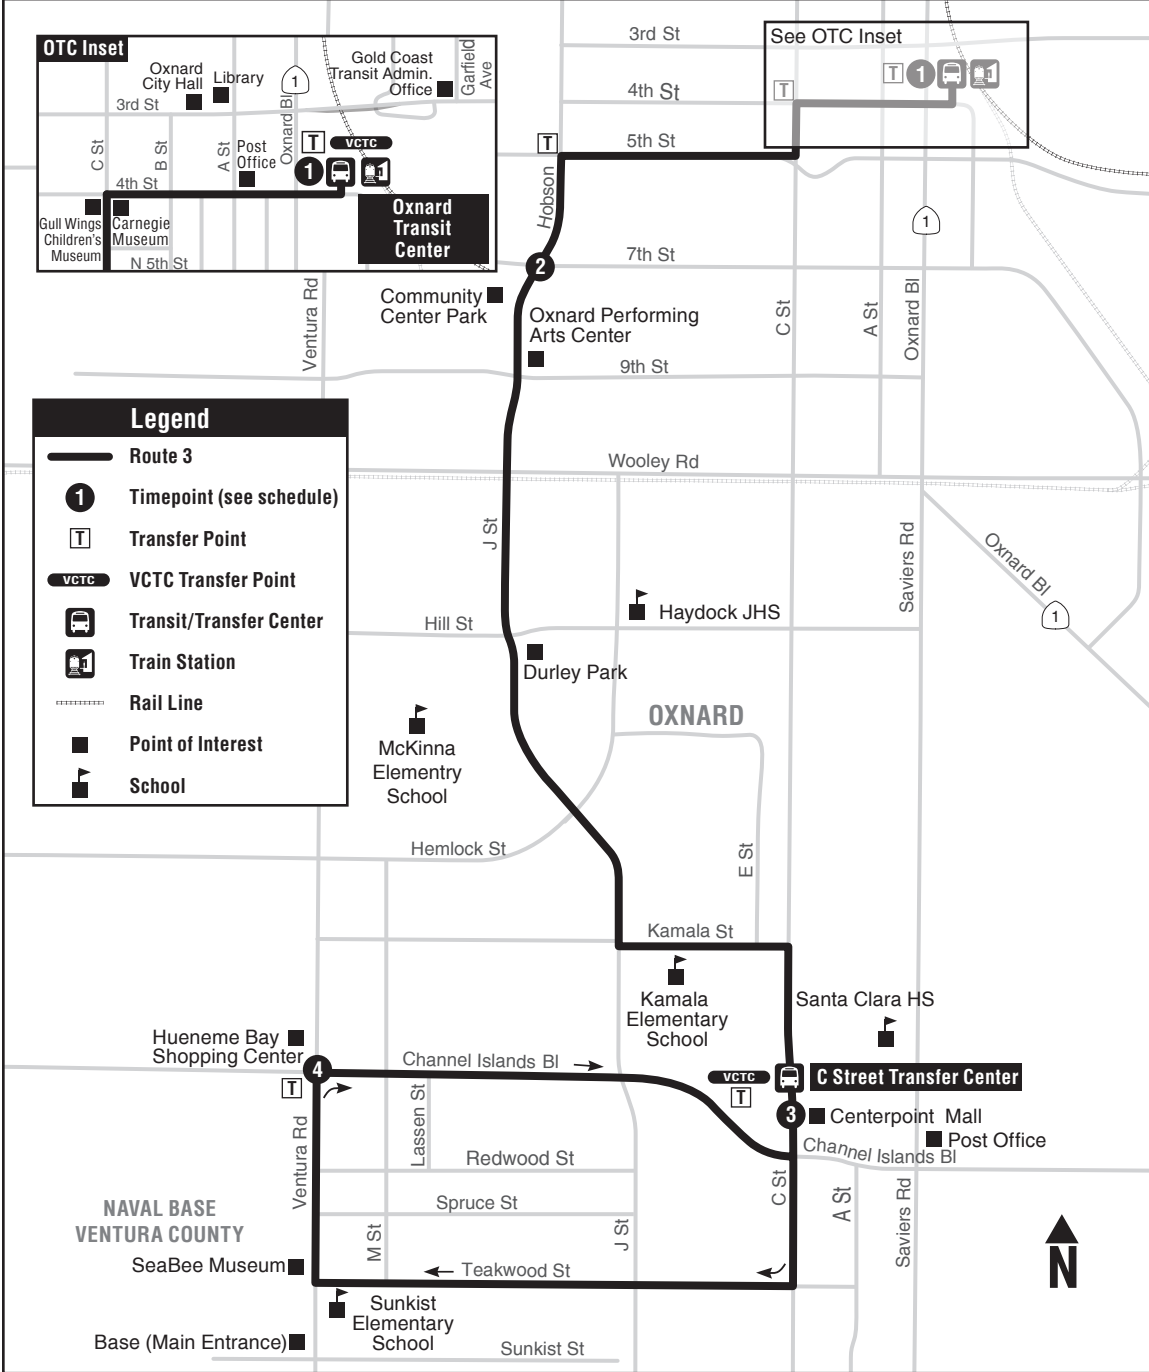

3 J ST - CENTERPOINT MALL - NAVAL BASE

OTC Inset

Legend

- Route 3
- Timepoint (see schedule)
- Transfer Point
- VCTC Transfer Point
- Transit/Transfer Center
- Train Station
- Rail Line
- Point of Interest
- School

ROUTE 3

3 J ST - CENTERPOINT MALL - NAVAL BASE

DAILY
DIARIO

OTC ①	HOBSON AT 7TH ST ②	C STREET TRANSFER CENTER ③	CHANNEL ISLANDS AT VENTURA RD ④	C STREET TRANSFER CENTER ③	HOBSON AT 7TH ST ②	OTC ①	INTERLINED ROUTE/ RUTA INTERLINEADA
5:46 AM	5:52	6:00	6:07	6:12	6:21	6:28	To Rt 2
6:32	6:38	6:46	6:53	6:58	7:07	7:14	To Rt 2
7:17	7:24	7:34	7:42	7:48	7:57	8:05	To Rt 2
8:02	8:09	8:19	8:27	8:33	8:42	8:50	To Rt 2
8:52	9:00	9:10	9:17	9:22	9:31	9:39	To Rt 2
9:37	9:45	9:55	10:02	10:07	10:16	10:24	To Rt 2
10:27	10:35	10:45	10:52	10:57	11:06	11:14	To Rt 2
11:12	11:20	11:30	11:37	11:42	11:51	11:59	To Rt 2
12:02 PM	12:10	12:20	12:27	12:32	12:41	12:49	To Rt 2
12:47	12:55	1:05	1:13	1:18	1:27	1:35	To Rt 2
1:37	1:45	1:55	2:03	2:08	2:17	2:25	To Rt 2
2:22	2:30	2:40	2:48	2:53	3:02	3:10	To Rt 2
3:12	3:20	3:30	3:38	3:43	3:52	4:00	To Rt 2
3:57	4:05	4:15	4:23	4:28	4:37	4:45	To Rt 2
4:47	4:55	5:05	5:13	5:18	5:27	5:35	To Rt 2
5:32	5:40	5:50	5:58	6:03	6:12	6:20	To Rt 2
6:22	6:30	6:40	6:48	6:53	7:02	7:10	To Rt 2
7:07	7:13	7:21	7:28	7:33	7:42	7:49	To Rt 2
• 7:57	• 8:03	• 8:11	• 8:18	• 8:23	• 8:32	• 8:39	----

- Teakwood..... Ventura Rd
 Ventura Rd..... Spruce
- ④ **Channel Islands**..... **Ventura Rd**
 Channel Islands..... Lassen
 Channel Islands..... J St
- ③ **C St Transfer Ctr**..... **Centerpoint Mall**
 J St..... Kamala
 J St..... Hemlock
 J St..... Fir
 J St..... Hill
 J St..... Wooley
 Hobson..... Performing Arts Center
- ② **Hobson**..... **7th St**
 Hobson..... 5th St
 5th St..... F St
 C St..... 5th St
 4th St..... B St
- ① **OTC**..... **4th St**