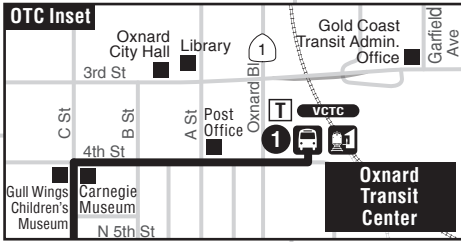

3 J ST - CENTERPOINT MALL - NAVAL BASE

OTC Inset

Legend

- Route 3
- Timepoint (see schedule)
- Transfer Point
- VCTC Transfer Point
- Transit/Transfer Center
- Train Station
- Rail Line
- Point of Interest
- School

ROUTE 3

3 J ST - CENTERPOINT MALL - NAVAL BASE

DAILY
DIARIO

OTC ①	HOBSON AT 7TH ST ②	C STREET TRANSFER CENTER ③	CHANNEL ISLANDS AT VENTURA RD ④	C STREET TRANSFER CENTER ③	HOBSON AT 7TH ST ②	OTC ①	INTERLINED ROUTE/ RUTA INTERLINEADA
5:46 AM	5:52	6:00	6:07	6:12	6:21	6:28	To Rt 2
6:32	6:38	6:46	6:53	6:58	7:07	7:14	To Rt 2
7:17	7:24	7:34	7:42	7:48	7:57	8:05	To Rt 2
8:02	8:09	8:19	8:27	8:33	8:42	8:50	To Rt 2
8:52	9:00	9:10	9:17	9:22	9:31	9:39	To Rt 2
9:37	9:45	9:55	10:02	10:07	10:16	10:24	To Rt 2
10:27	10:35	10:45	10:52	10:57	11:06	11:14	To Rt 2
11:12	11:20	11:30	11:37	11:42	11:51	11:59	To Rt 2
12:02 PM	12:10	12:20	12:27	12:32	12:41	12:49	To Rt 2
12:47	12:55	1:05	1:13	1:18	1:27	1:35	To Rt 2
1:37	1:45	1:55	2:03	2:08	2:17	2:25	To Rt 2
2:22	2:30	2:40	2:48	2:53	3:02	3:10	To Rt 2
3:12	3:20	3:30	3:38	3:43	3:52	4:00	To Rt 2
3:57	4:05	4:15	4:23	4:28	4:37	4:45	To Rt 2
4:47	4:55	5:05	5:13	5:18	5:27	5:35	To Rt 2
5:32	5:40	5:50	5:58	6:03	6:12	6:20	To Rt 2
6:22	6:30	6:40	6:48	6:53	7:02	7:10	To Rt 2
7:07	7:13	7:21	7:28	7:33	7:42	7:49	To Rt 2
• 7:57	• 8:03	• 8:11	• 8:18	• 8:23	• 8:32	• 8:39	----

- Teakwood..... Ventura Rd
 Ventura Rd..... Spruce
- ④ **Channel Islands**..... **Ventura Rd**
 Channel Islands..... Lassen
 Channel Islands..... J St
- ③ **C St Transfer Ctr**..... **Centerpoint Mall**
 J St..... Kamala
 J St..... Hemlock
 J St..... Fir
 J St..... Hill
 J St..... Wooley
 Hobson..... Performing Arts Center
- ② **Hobson**..... **7th St**
 Hobson..... 5th St
 5th St..... F St
 C St..... 5th St
 4th St..... B St
- ① **OTC**..... **4th St**