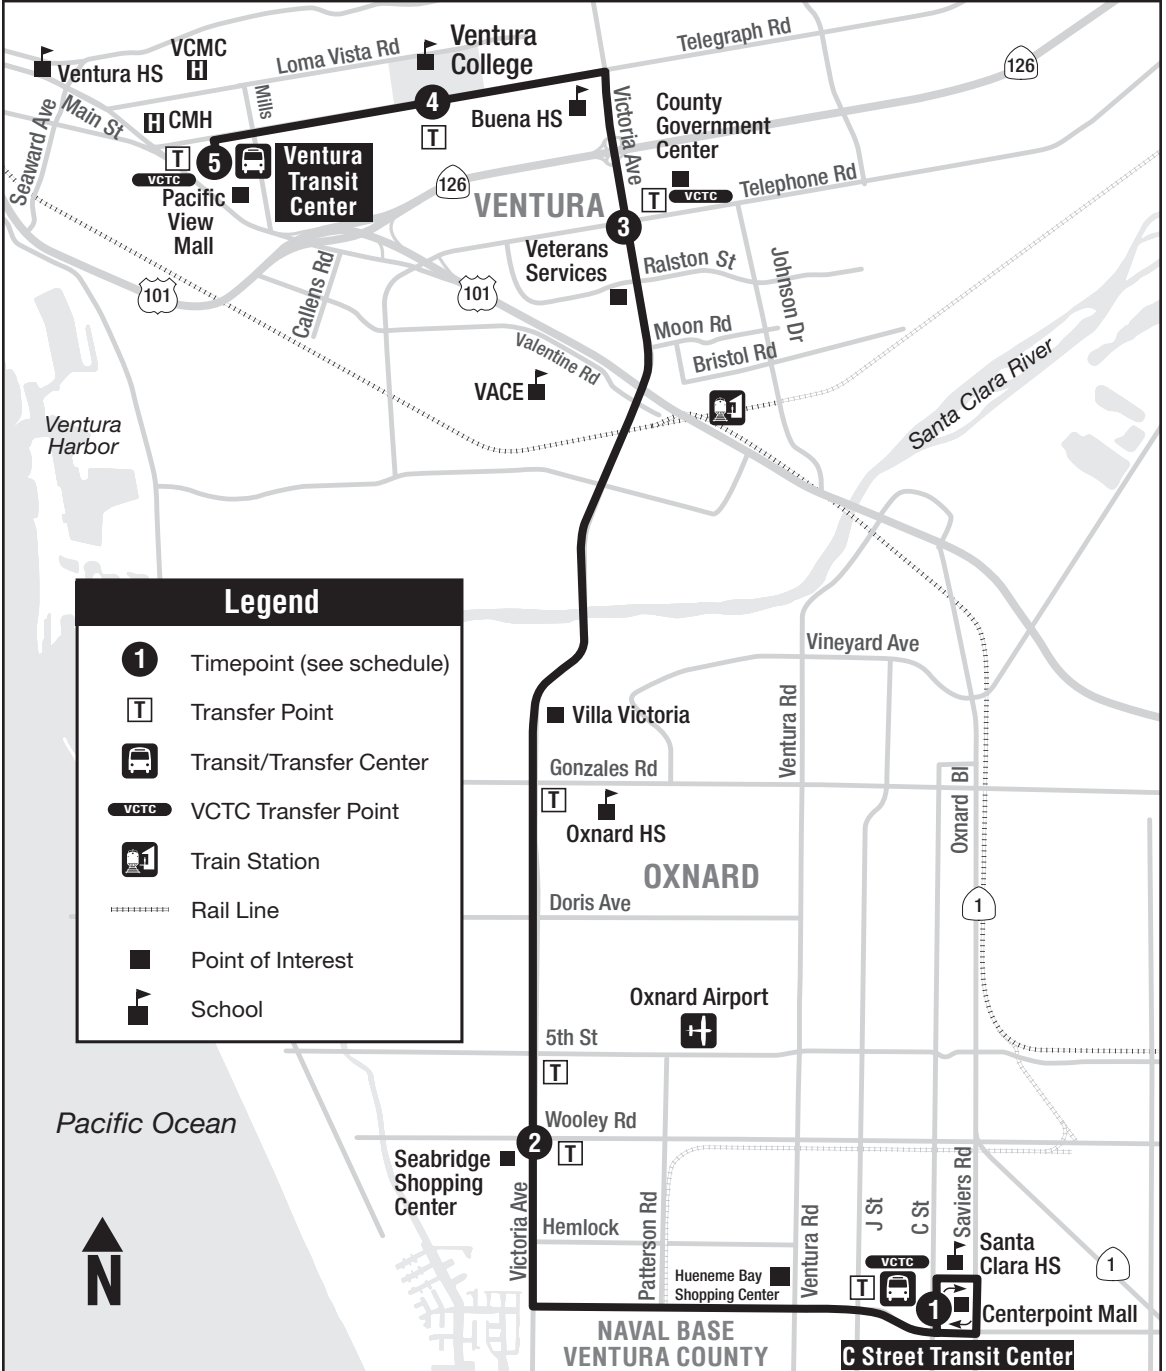

21 PACIFIC VIEW MALL - VICTORIA - C ST TRANSFER CTR

Legend

- 1** Timepoint (see schedule)
- T** Transfer Point
- Transit/Transfer Center
- VCTC** VCTC Transfer Point
- Train Station
- Rail Line
- Point of Interest
- School

Enjoy Route 21 Service 7 Days a Week!

Travel to many fun and convenient points of interest:

- C Street Transfer Center & Centerpoint Mall
- Seabridge Marketplace
- Pacific View Mall
- and many more...

21 PACIFIC VIEW MALL - VICTORIA - C ST TRANSFER CTR

¡Disfrute de la Ruta 21 Todos Los Días!

Viaje a varios lugares convenientes como:

- Walmart y Centerpoint Mall
- Seabridge Marketplace
- Pacific View Mall
- y mucho más...

ROUTE 21

21 NORTHBOUND STOPS - PARADAS HACIA EL NORTE

1 C Street Transfer Ctr.....Centerpoint Mall

Saviers..... Laurel
 Channel Islands..... C St
 Channel Islands..... J St
 Channel Islands..... Manzanita
 Channel Islands..... Ventura Rd
 Channel Islands..... Ukiah
 Channel Islands..... Patterson
 Channel Islands..... Wheelhouse
 Channel Islands..... Victoria
 Victoria..... Hemlock
 Victoria..... Leeward