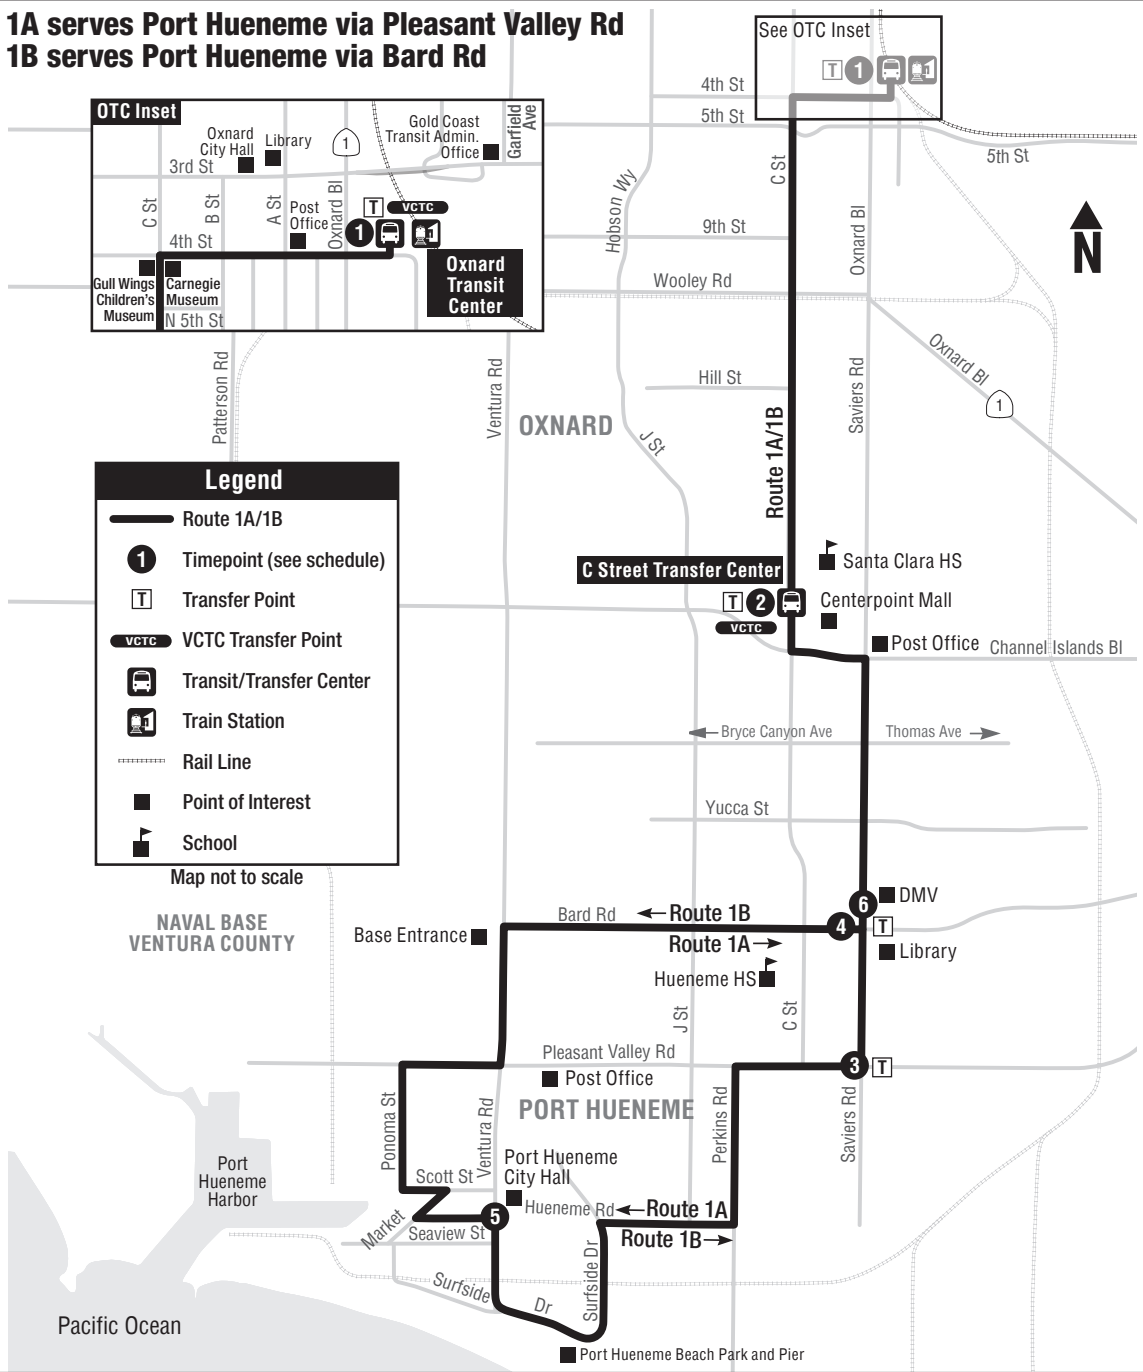

1 PORT HUENEME - OXNARD TRANSIT CENTER

1A serves Port Hueneme via Pleasant Valley Rd
1B serves Port Hueneme via Bard Rd

Legend

- Route 1A/1B
- Timepoint (see schedule)
- Transfer Point
- VCTC Transfer Point
- Transit/Transfer Center
- Train Station
- Rail Line
- Point of Interest
- School

Map not to scale

ROUTE 1

1 PORT HUENEME - OXNARD TRANSIT CENTER

MONDAY - FRIDAY
LUNES - VIERNES

C STREET
TRANSFER
CENTER
2

1A SAVIERS AT
PLEASANT VALLEY
3

1B BARD
AT SAVIERS
4

HUENEME
AT VENTURA RD
5