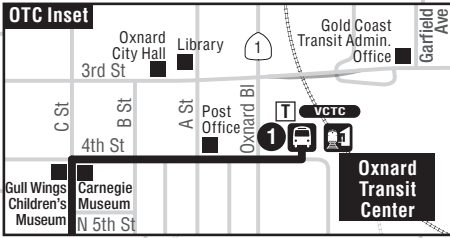

1 PORT HUENEME - OXNARD TRANSIT CENTER

1A serves Port Hueneme via Pleasant Valley Rd
1B serves Port Hueneme via Bard Rd

Legend

- Route 1A/1B
- Timepoint (see schedule)
- Transfer Point
- VCTC Transfer Point
- Transit/Transfer Center
- Train Station
- Rail Line
- Point of Interest
- School

Map not to scale

ROUTE 1

1 PORT HUENEME - OXNARD TRANSIT CENTER

MONDAY - FRIDAY
LUNES - VIERNES

C STREET
TRANSFER
CENTER
2

1A SAVIERS AT
PLEASANT VALLEY
3

1B BARD
AT SAVIERS
4

HUENEME
AT VENTURA RD
5

2 **C St Transfer Ctr** **Centerpoint Mall**

Saviers..... Channel Islands
 Saviers..... Bryce Canyon
 Saviers..... Yucca

4 **Bard** **Saviers**

Bard..... C St
 Bard..... J St
 Bard..... Park
 Bard..... 6th Place
 Bard..... 5th Place
 Pleasant Valley Ventura Rd
 Ponomo C St
 Ponomo Clara
 Scott..... Ponomo
 Hueneme Rd Market

6 **Saviers** **Bard**

Saviers..... Imperial MHP
 Saviers..... Yucca
 Saviers..... 31 Flavors
 Saviers..... Thomas - Bryce Canyon
 Channel Islands C St

2 **C St Transfer Ctr** **Centerpoint Mall**

C St Hemlock
 C St Elm
 C St Hill
 C St Wooley
 C St 9th St
 C St 7th St
 C St 5th St
 4th St..... B St