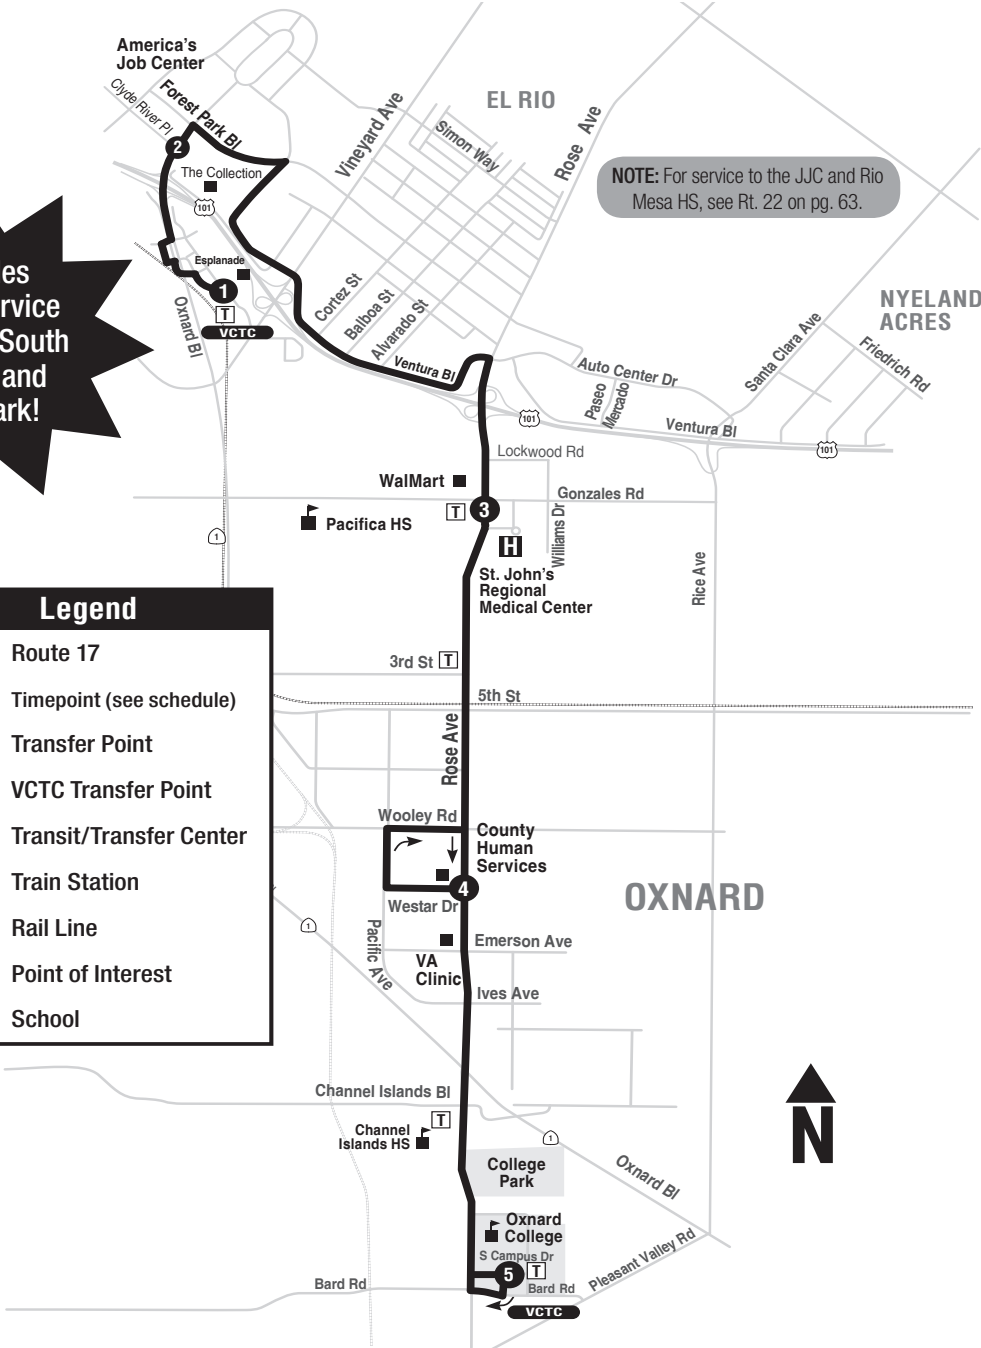

# 17 ESPLANADE - OXNARD COLLEGE

**Provides direct service between South Oxnard and Riverpark!**

**NOTE:** For service to the JJC and Rio Mesa HS, see Rt. 22 on pg. 63.

**Legend**

- Route 17
- Timepoint (see schedule)
- Transfer Point
- VCTC Transfer Point
- Transit/Transfer Center
- Train Station
- Rail Line
- Point of Interest
- School

### PLEASE NOTE:

*Traveling to the Juvenile Justice Center?  
Take the Route 22! See page 59-62  
for map and schedule information.*