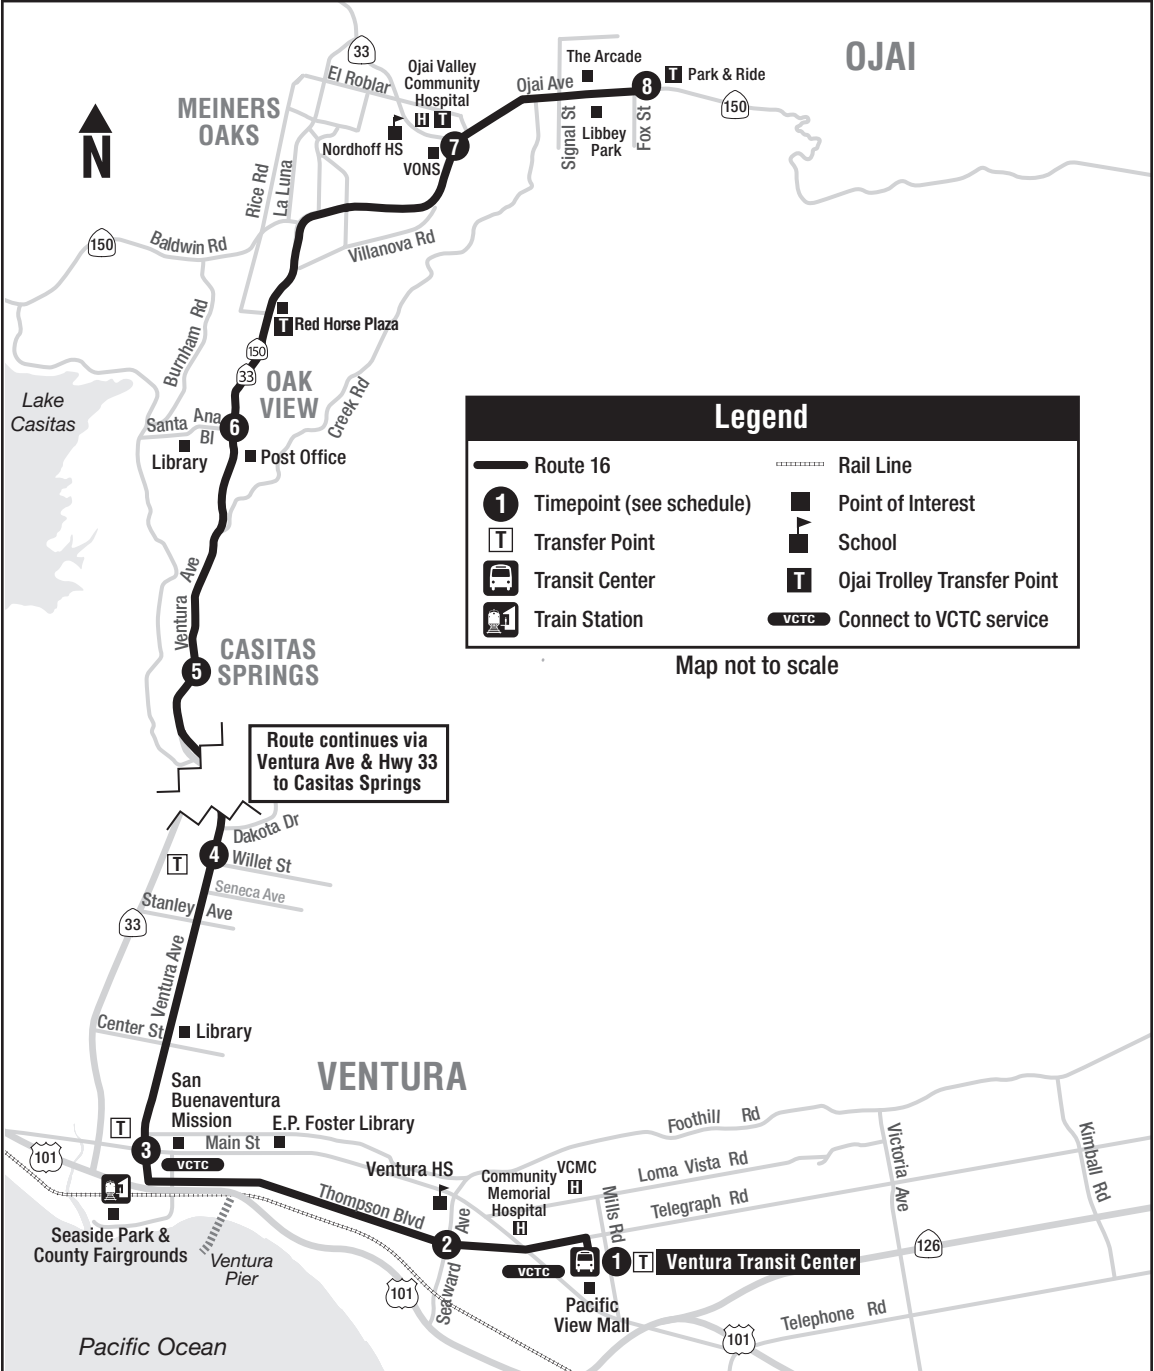

# 16 DOWNTOWN OJAI - PACIFIC VIEW MALL

Legend			
	Route 16		Rail Line
	Timepoint (see schedule)		Point of Interest
	Transfer Point		School
	Transit Center		Ojai Trolley Transfer Point
	Train Station		Connect to VCTC service

## Early Riser Express Trip to Ojai

NEW morning weekday express trips traveling from the **Oxnard Transit Center (OTC) to Ojai**. Two trips depart the OTC; 4:38am and 5:08am.

## Viaje Express Rumbo a Ojai Para el Madrugador

NUEVA ruta express de lunes a viernes viajando desde el **Oxnard Transit Center (OTC) a Ojai**. Dos viajes salen del OTC; 4:38am y 5:08am.

## PLEASE NOTE:

Transfers to and from the Route 16 and the Ojai Trolley can be made at the stop located at Highway 33 and Highway 150 (Vons) and at the Red Horse Plaza at Woodland on Highway 33.

If your trip begins on the Ojai Trolley, please ask your trolley operator for a transfer upon boarding. With a transfer from the Ojai Trolley to the GCT bus, you may ride the bus for free.