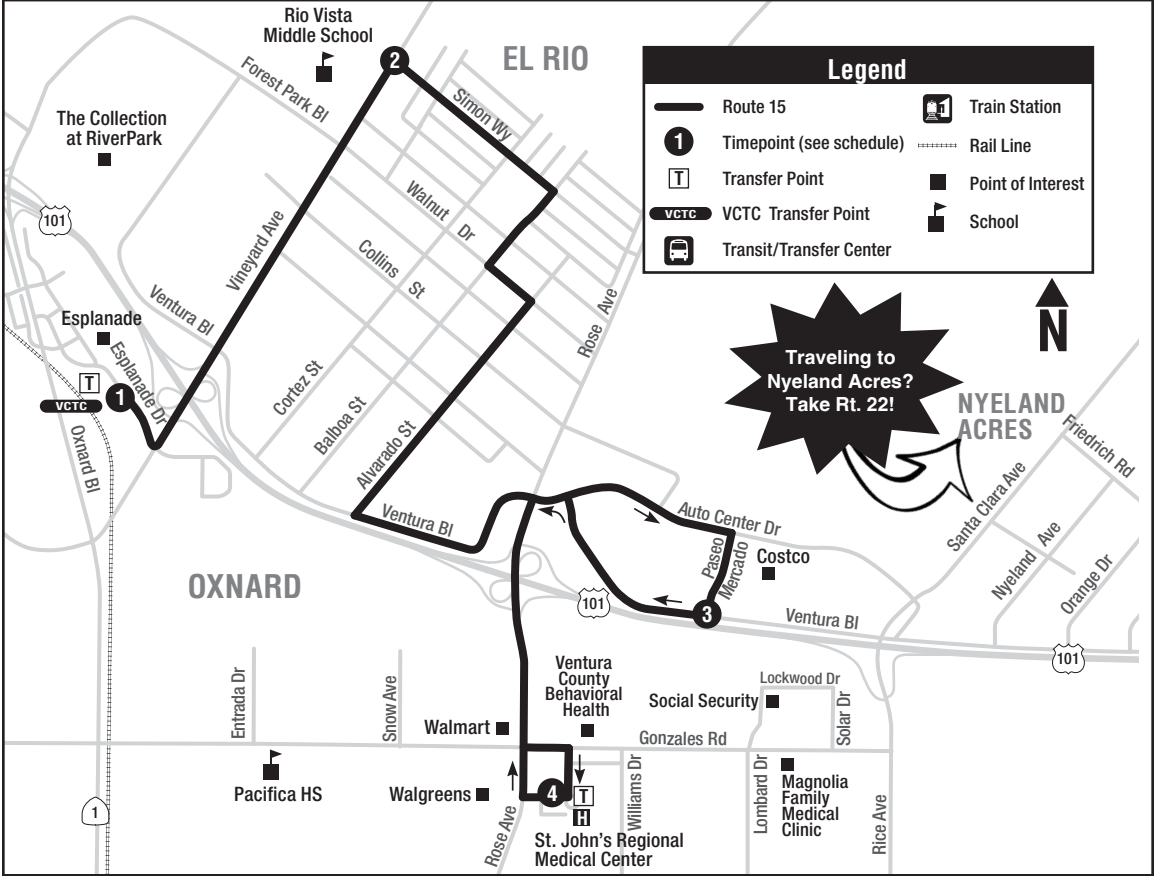

15 ESPLANADE - EL RIO - ST. JOHN'S