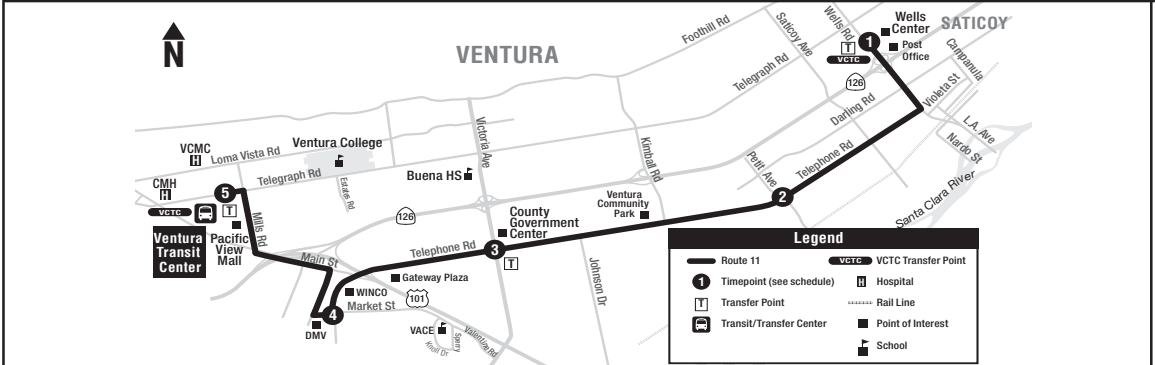

11 PACIFIC VIEW MALL - TELEPHONE - WELLS CTR

11 PACIFIC VIEW MALL - TELEPHONE - WELLS CTR

MONDAY - FRIDAY
LUNES - VIERNES

1 WELLS CENTER
2 TELEPHONE AT PETTIT
3 TELEPHONE AT VICTORIA
4 TELEPHONE AT MARKET
5 ARRIVE AT VTC (PACIFIC VIEW MALL)
5 DEPART VTC (PACIFIC VIEW MALL)
4 TELEPHONE AT MARKET
3 TELEPHONE AT VICTORIA
2 TELEPHONE AT PETTIT
1 WELLS CENTER

Westbound to VTC					Eastbound to Wells Center				
5:20 AM	5:27	5:33	5:39	5:50	6:00	6:10	6:17	6:24	6:31
6:05	6:12	6:20	6:26	6:35	6:45	6:55	7:02	7:09	7:16
6:44	6:54	7:03	7:11	7:23	7:30	7:42	7:51	7:59	8:07
7:24	7:34	7:43	7:51	8:03	8:09	8:21	8:30	8:38	8:46
8:14	8:24	8:33	8:41	8:53	9:04	9:16	9:25	9:33	9:41
8:54	9:02	9:11	9:19	9:31	9:39	9:51	10:00	10:08	10:16
9:20	9:28	9:37	9:45	9:57	10:05	10:17	10:26	10:34	10:42
9:45	9:53	10:02	10:10	10:22	10:35	10:47	10:56	11:04	11:12
10:20	10:28	10:37	10:45	10:57	11:05	11:17	11:26	11:34	11:42
10:50	10:58	11:07	11:15	11:27	11:35	11:47	11:56	12:04 PM	12:12
11:20	11:28	11:37	11:45	11:57	12:05	12:17	12:26	12:34	12:42
11:50	11:58	12:07	12:15	12:27	12:35	12:47	12:56	1:04	1:12
12:20	12:28	12:36	12:44	12:56	1:05	1:17	1:26	1:34	1:42
12:50	12:58	1:06	1:14	1:26	1:35	1:47	1:56	2:04	2:12
1:20	1:28	1:36	1:44	1:56	2:05	2:17	2:26	2:34	2:42
1:50	1:58	2:06	2:14	2:26	2:35	2:47	2:56	3:04	3:12
2:20	2:28	2:36	2:44	2:56	3:05	3:17	3:26	3:34	3:42
2:50	2:58	3:06	3:14	3:26	3:35	3:47	3:56	4:04	4:12
3:20	3:28	3:36	3:44	3:56	4:05	4:17	4:26	4:34	4:42
3:50	3:58	4:06	4:14	4:26	4:35	4:47	4:56	5:04	5:12
4:20	4:28	4:36	4:44	4:56	5:05	5:17	5:26	5:34	5:42
4:50	4:58	5:06	5:14	5:26	5:35	5:47	5:56	6:04	6:12
5:20	5:28	5:36	5:44	5:56	6:05	6:17	6:26	6:34	6:42
5:55	6:02	6:10	6:17	6:27	6:35	6:47	6:56	7:04	7:12
6:45	6:52	7:00	7:07	7:17	7:25	7:37	7:46	7:54	8:02
7:15	7:22	7:30	7:37	7:47	7:55	8:05	8:12	8:19	8:26
8:10	8:17	8:25	8:32	8:41	8:49	8:59	9:06	9:13	9:20
---	---	---	---	---	9:30	9:40	9:47	9:54	10:01

ROUTE 11