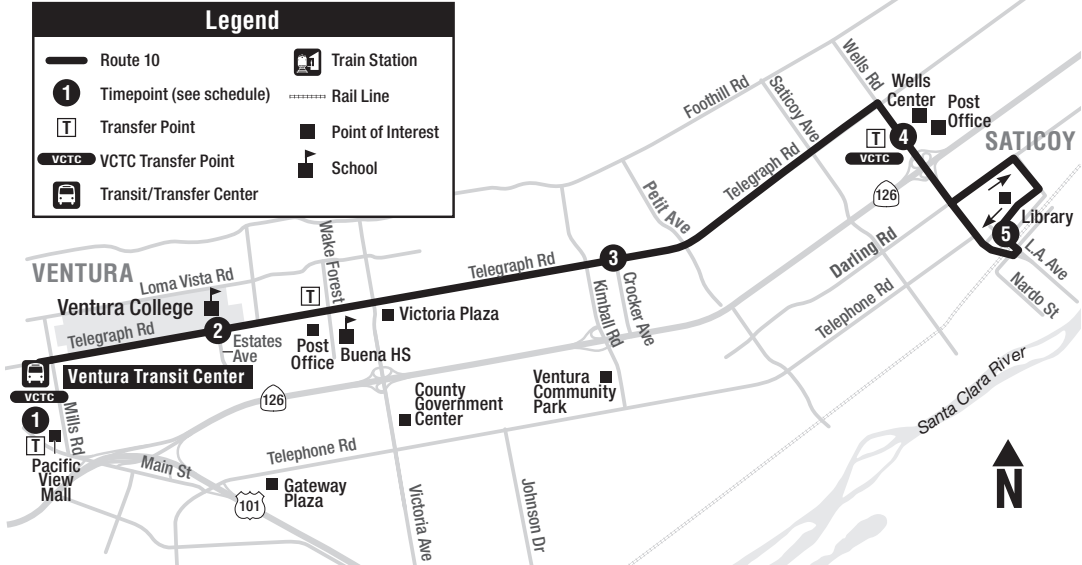

# 10 PACIFIC VIEW MALL - TELEGRAPH - SATICOY

**Legend**

- Route 10
- Timepoint (see schedule)
- Transfer Point
- VCTC Transfer Point
- Transit/Transfer Center
- Train Station
- Rail Line
- Point of Interest
- School

## 10 PACIFIC VIEW MALL - TELEGRAPH - SATICOY

DAILY DIARIO

- 1**  
VCTC (PACIFIC VIEW MALL)
- 2**  
TELEGRAPH AT ESTATES (VENTURA COLLEGE)
- 3**  
TELEGRAPH AT CROCKER
- 4**  
WELLS CENTER
- 5**  
VIOLETA AT LOS ANGELES
- 4**  
WELLS CENTER
- 3**  
TELEGRAPH AT CROCKER
- 2**  
TELEGRAPH AT ESTATES (VENTURA COLLEGE)
- 1**  
VCTC (PACIFIC VIEW MALL)

INTERLINED ROUTE/  
RUTA INTERLINEADA

Eastbound to Saticoy				Westbound to VCTC					
---	---	---	---	• 5:25 AM	• 5:31	• 5:36	• 5:41	• 5:46	
---	---	---	---	7:20	7:27	7:34	7:42	7:49	To Rt 16
6:46	6:52	7:00	7:12	8:13	8:20	8:27	8:35	8:42	To Rt 10
7:36	7:42	7:50	8:05	9:14	9:21	9:28	9:36	9:43	To Rt 16
8:37	8:43	8:51	9:06	10:16	10:30	10:37	10:45	10:52	To Rt 16
9:39	9:45	9:53	10:08	11:14	11:21	11:28	11:36	11:43	To Rt 16
10:37	10:44	10:52	11:06	12:13	12:20	12:27	12:35	12:42	To Rt 16
11:36	11:43	11:51	<b>12:05 PM</b>	1:15	1:22	1:29	1:37	1:44	To Rt 16
<b>12:36</b>	<b>12:43</b>	<b>12:51</b>	<b>1:07</b>	2:15	2:22	2:29	2:37	2:44	To Rt 16
<b>1:36</b>	<b>1:43</b>	<b>1:51</b>	<b>2:07</b>	3:16	3:23	3:30	3:38	3:45	To Rt 16
<b>2:41</b>	<b>2:48</b>	<b>2:56</b>	<b>3:08</b>	4:13	4:20	4:27	4:35	4:42	To Rt 16
<b>3:36</b>	<b>3:43</b>	<b>3:53</b>	<b>4:05</b>	5:09	5:16	5:23	5:31	5:38	To Rt 16
<b>4:36</b>	<b>4:43</b>	<b>4:51</b>	<b>5:01</b>	6:14	6:21	6:28	6:36	6:43	To Rt 16
<b>5:36</b>	<b>5:43</b>	<b>5:51</b>	<b>6:05</b>	7:08	7:14	7:21	7:29	7:36	To Rt 16
<b>6:36</b>	<b>6:42</b>	<b>6:50</b>	<b>7:01</b>	8:08	8:14	8:21	8:29	8:36	To Rt 16
<b>7:36</b>	<b>7:42</b>	<b>7:50</b>	<b>8:01</b>	---	---	---	---	---	---
<b>8:36</b>	<b>8:42</b>	<b>8:50</b>	<b>9:04</b>	---	---	---	---	---	---

## 10 EASTBOUND STOPS - PARADAS HACIA EL ESTE