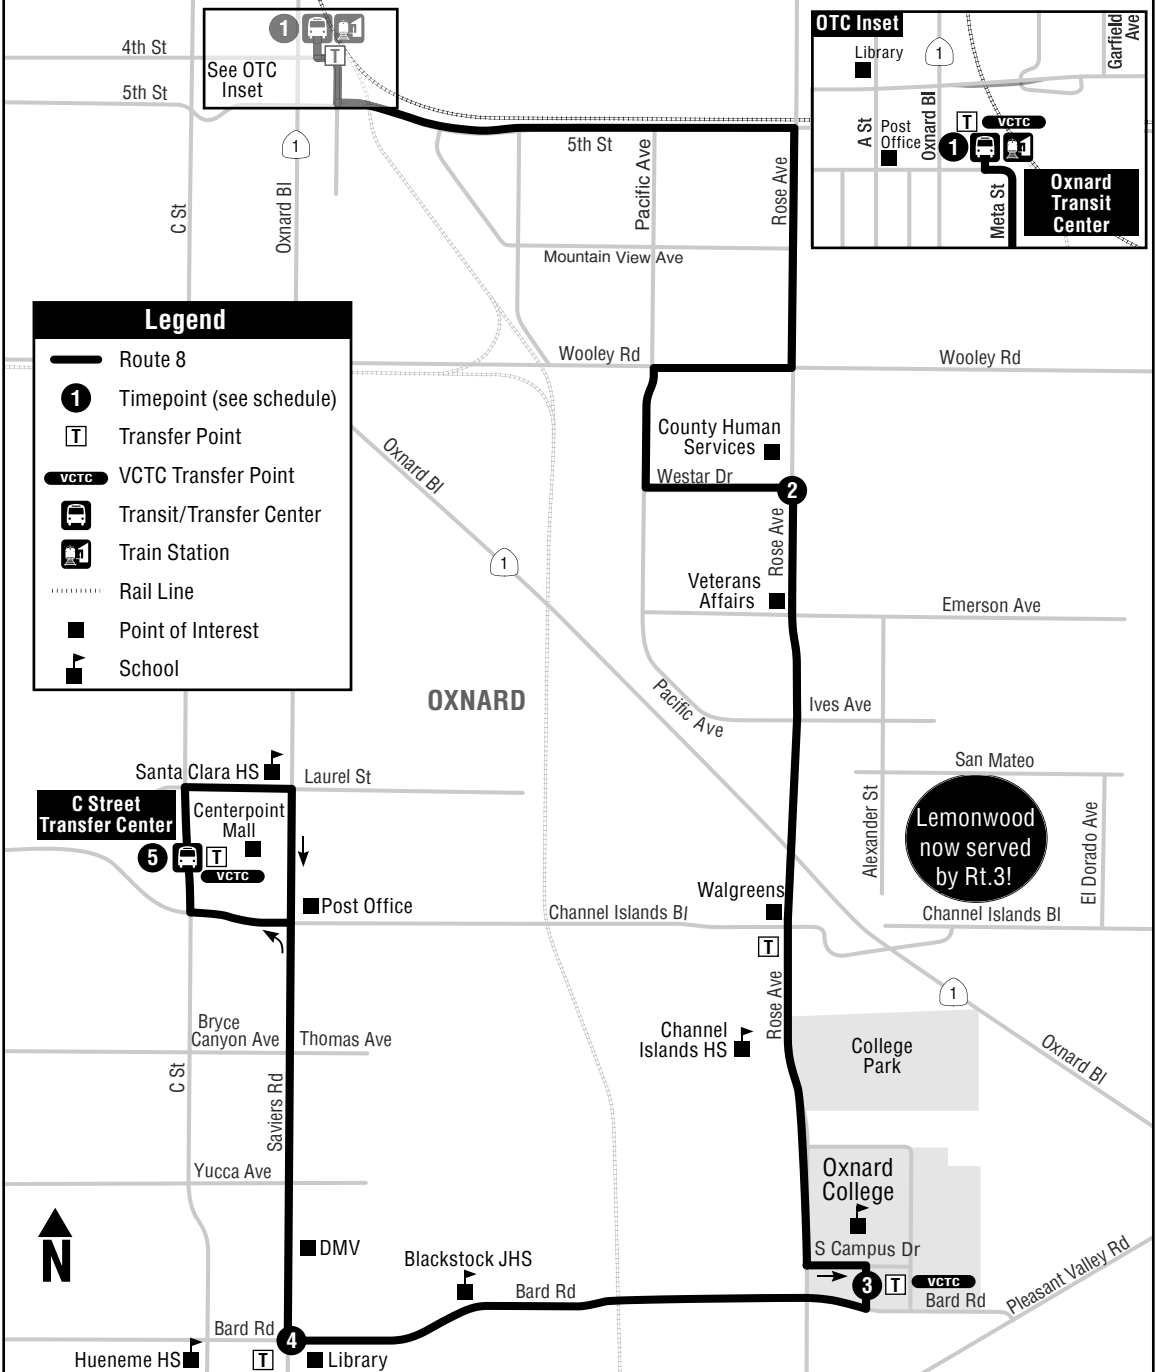

8 OTC - OXNARD COLLEGE - CENTERPOINT MALL

ROUTE 8

8 SOUTHBOUND STOPS - PARADAS HACIA EL SUR

- | | |
|--|---|
| <p>1 OTC.....4th St
 5th St..... Mountain View
 Wooley..... Telstar
 Pacific.....Titan Place
 Pacific.....Voyager Place
 Westar..... Pacific Ave</p> <p>2 Westar.....Rose Ave
 Rose Ave Emerson
 Rose Ave.....Channels Islands Blvd
 Rose Ave Raiders Way
 Rose Ave North Campus Dr</p> | <p>3 Rose Ave.....Bard Rd (Oxnard College)
 Bard Anchorage
 Bard Terrace
 Bard San Juan</p> <p>4 Saviers.....Bard Rd
 Saviers..... Yucca
 Saviers..... Bryce Canyon Ave
 Channel Islands Blvd..... C St</p> <p>5 C St Transfer Ctr.....Centerpoint Mall</p> |
|--|---|

8 NORTHBOUND STOPS - PARADAS HACIA EL NORTE

- | | |
|--|---|
| <p>5 C St Transfer Ctr..... Centerpoint Mall
 Saviers Laurel
 Saviers Channel Islands Blvd
 Saviers Bryce Canyon
 Saviers Yucca</p> <p>4 Bard..... Saviers
 Bard San Juan
 Bard Terrace
 Bard Anchorage</p> <p>3 Rose Ave.....Bard (Oxnard College)
 Rose Ave North Campus
 Rose Ave Gary (College Park)
 Rose Ave Raiders Way
 Rose Ave Channel Islands Blvd
 Rose Ave Ives Ave</p> | <p>2 Westar..... Rose Ave
 Westar..... Pacific
 Wooley.....Pacific
 Wooley.....Telstar Dr
 5th St..... Old Amtrak</p> <p>1 OTC.....4th St</p> |
|--|---|

BOLD INDICATES TIMEPOINT

LETRAS MARCADAS INDICAN PUNTOS CLAVES