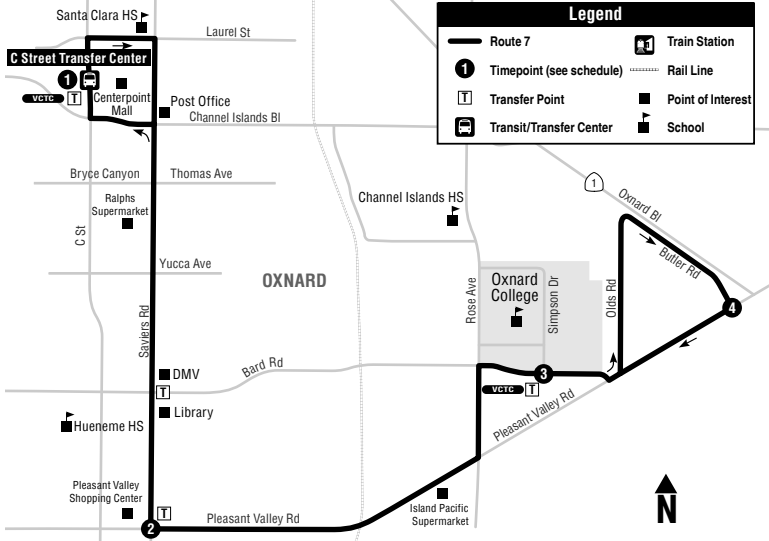

# 7 OXNARD COLLEGE - CENTERPOINT MALL

DAILY  
DIARIO

C STREET TRANSFER CENTER ①	PLEASANT VALLEY AT SAVIERS ②	BARD AT SIMPSON (OXNARD COLLEGE) ③	BUTLER AT PLEASANT VALLEY ④	BARD AT SIMPSON (OXNARD COLLEGE) ③	SAVIERS AT PLEASANT VALLEY ②	C STREET TRANSFER CENTER ①
6:50 AM	6:57	7:02	7:07	7:10	7:16	7:23
7:33	7:41	7:46	7:51	7:54	8:00	8:07
8:14	8:22	8:28	8:33	8:36	8:42	8:51
9:02	9:10	9:16	9:21	9:24	9:30	9:39
9:46	9:54	10:00	10:05	10:08	10:14	10:23
10:34	10:42	10:48	10:53	10:56	11:02	11:11
11:18	11:28	11:34	11:39	11:42	11:48	11:57
<b>12:08 PM</b>	<b>12:18</b>	<b>12:24</b>	<b>12:29</b>	<b>12:32</b>	<b>12:38</b>	<b>12:47</b>
12:54	1:04	1:10	1:15	1:18	1:24	1:33
1:44	1:55	2:01	2:06	2:09	2:15	2:24
2:31	2:42	2:48	2:53	2:56	3:02	3:11
3:22	3:32	3:38	3:43	3:46	3:52	4:01
4:08	4:18	4:24	4:29	4:32	4:38	4:47
4:58	5:08	5:14	5:19	5:22	5:28	5:37
5:44	5:52	5:57	6:02	6:05	6:11	6:20
6:30	6:38	6:43	6:48	6:51	6:57	7:04
7:10	7:17	7:22	7:25	----	----	----

### 1 C St Transfer Ctr.....Centerpoint Mall

Saviers ..... Laurel  
 Saviers ..... Channel Islands  
 Saviers ..... Bryce Canyon  
 Saviers ..... Yucca  
 Saviers ..... Bard

### 1 C St Transfer Ctr.....Centerpoint Mall

BOLD INDICATES TIMEPOINT

LETRAS MARCADAS INDICAN PUNTOS CLAVES

Route  
**23**

Linking South and North Oxnard! Provides fast, direct service along Ventura Road.

*¡Vinculando el sur y el norte de Oxnard! Brinda un servicio rápido y directo a lo largo de Ventura Road.*