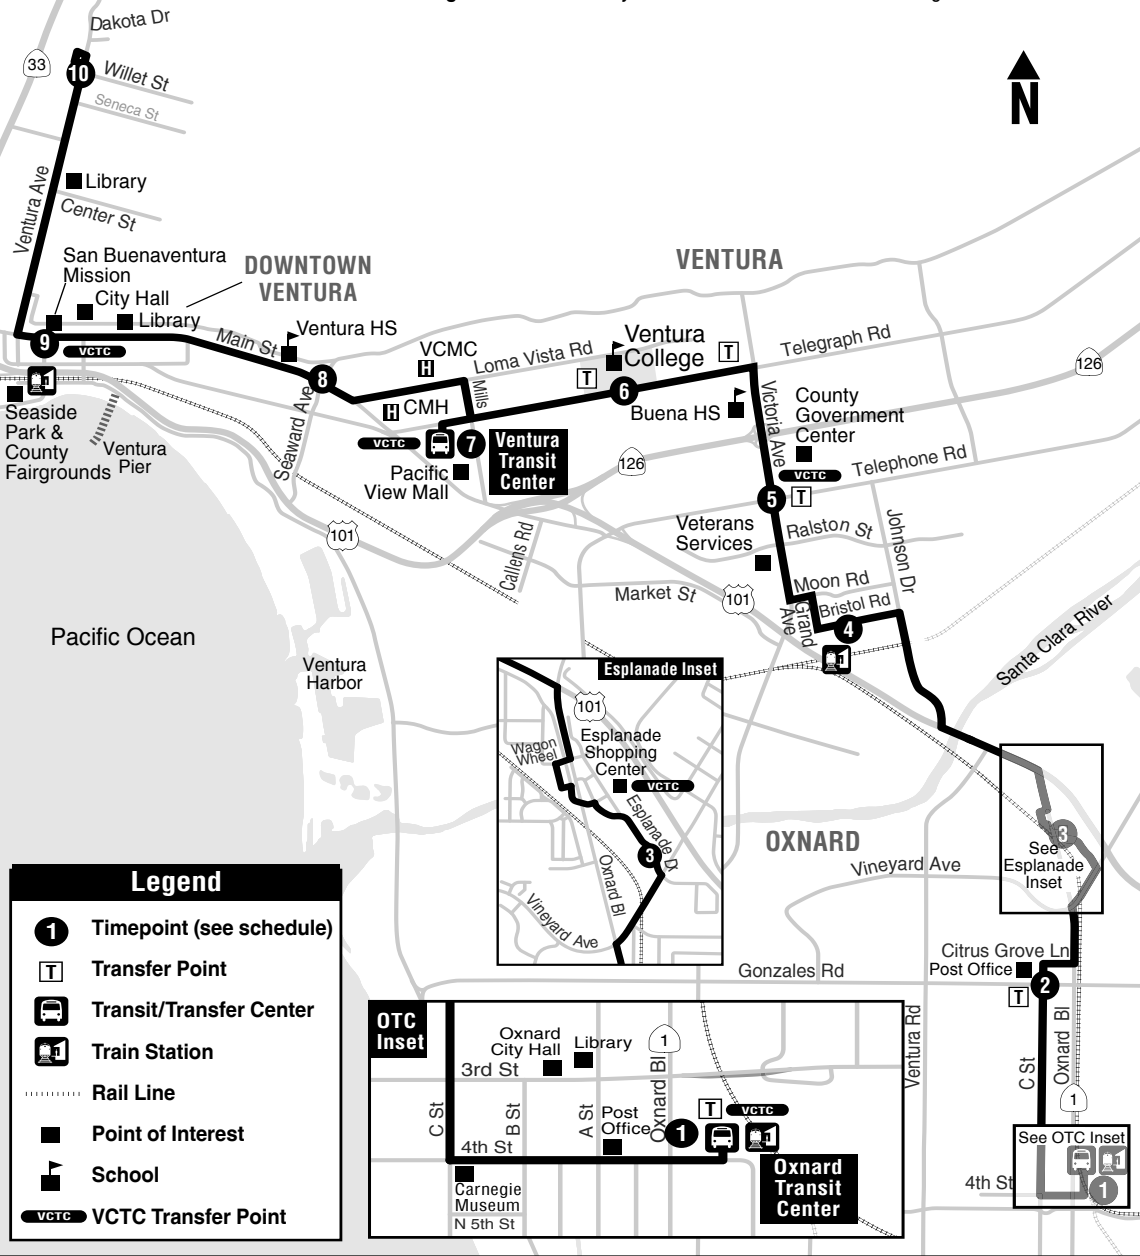

6 OXNARD - VENTURA - MAIN STREET

6 serves Oxnard and Ventura via Ventura College - 6 sirve Oxnard y Ventura a través de Ventura College