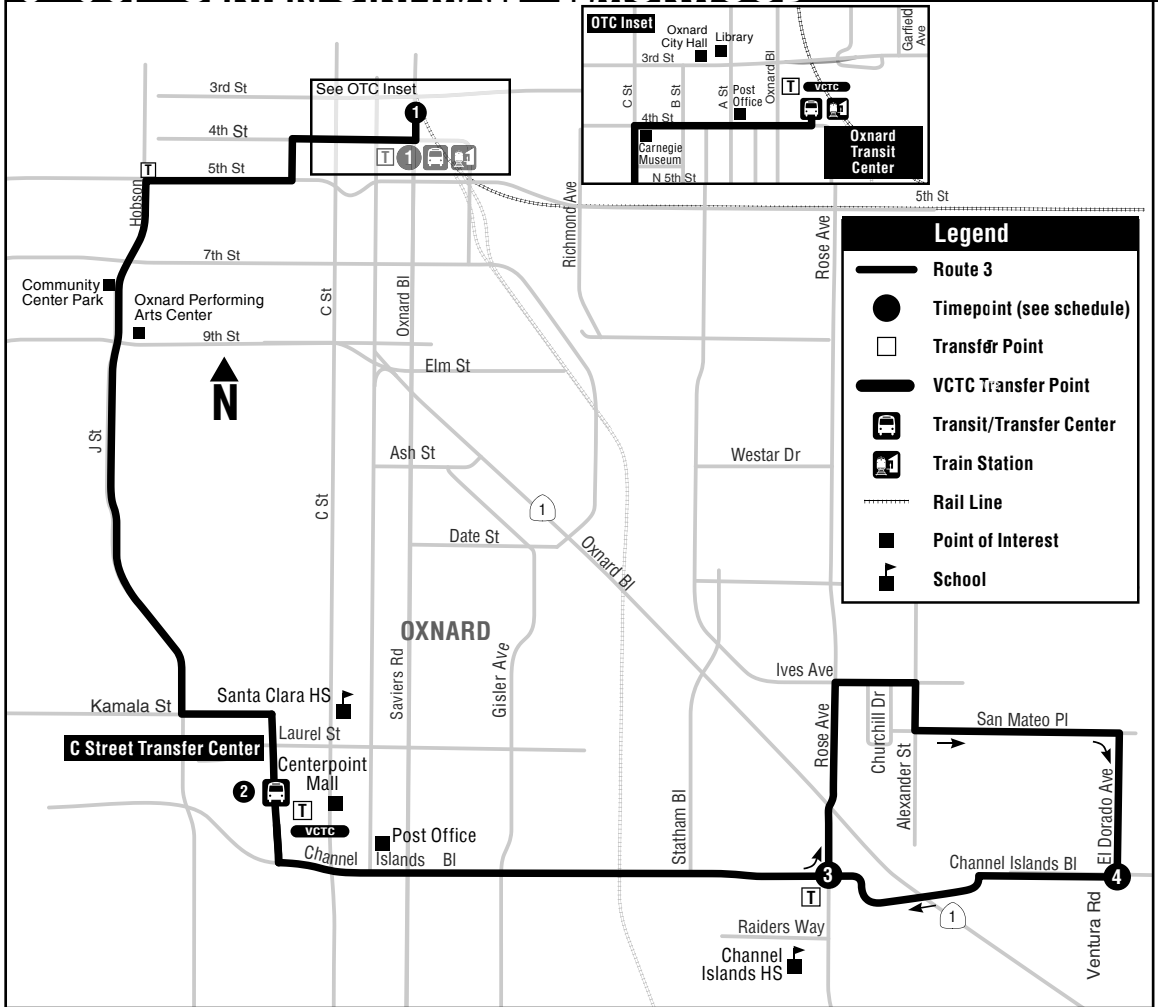

3 J ST - CENTERPOINT MALL - LEMONWOOD

ROUTE 3

3 J ST - CENTERPOINT MALL - LEMONWOOD

DAILY
DIARIO

OTC ①	C STREET TRANSFER CENTER ②	ROSE AT CHANNEL ISLANDS ③	EL DORADO AT CHANNEL ISLANDS ④	CHANNEL ISLANDS AT ROSE ③	C STREET TRANSFER CENTER ②	OTC ①	INTERLINED ROUTE/ RUTA INTERLINEADA
5:35 AM	5:49	5:55	6:01	6:05	6:11	6:25	To Rt 8
6:20	6:34	6:40	6:46	6:50	6:56	7:10	To Rt 8
7:05	7:22	7:30	7:37	7:42	7:50	8:06	To Rt 8
7:50	8:07	8:15	8:22	8:27	8:35	8:51	To Rt 8
8:30	8:47	8:55	9:02	9:07	9:15	9:31	To Rt 8
9:20	9:36	9:43	9:49	9:54	10:01	10:16	To Rt 8
10:10	10:26	10:33	10:39	10:44	10:51	11:06	To Rt 8
10:55	11:11	11:18	11:24	11:29	11:36	11:50	To Rt 8
11:35	11:51	11:58	12:04 PM	12:09	12:16	12:30	To Rt 8
12:25	12:41	12:48	12:54	12:59	1:06	1:20	To Rt 8
1:10	1:26	1:33	1:39	1:44	1:51	2:05	To Rt 8
1:55	2:11	2:18	2:24	2:29	2:36	2:50	To Rt 8
2:35	2:52	3:00	3:07	3:12	3:20	3:36	To Rt 8
3:25	3:42	3:50	3:57	4:02	4:10	4:26	To Rt 8
4:10	4:27	4:35	4:42	4:47	4:55	5:11	To Rt 8
4:55	5:12	5:20	5:27	5:32	5:40	5:56	To Rt 8
5:40	5:57	6:05	6:12	6:17	6:25	6:41	To Rt 8
6:30	6:46	6:53	6:59	7:04	7:11	7:26	----
7:15	7:31	7:38	7:44	7:49	7:56	8:11	----

- El Dorado..... Marin Way
- ④ **El Dorado**..... **Channel Islands Blvd**
Channel Islands Blvd..... Eden St
- ③ **Channel Islands Blvd**..... **Rose Ave**
Channel Islands Blvd..... Statham Blvd
Channel Islands Blvd..... Gisler Ave
Channel Islands Blvd..... San Marino
Channel Islands Blvd..... C St
- ② **C Street Transfer Center**
J St..... Kamala
J St..... Hemlock
J St..... Fir
J St..... Hill
J St..... Wooley
Hobson..... Performing Arts Center
Hobson..... 7th St
5th..... Hobson
5th St..... F St
C St..... 5th St
4th St..... B St
- ① **OTC**..... **4th St**