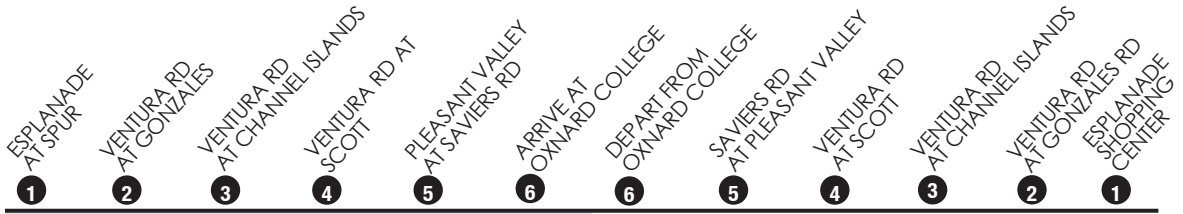

23 OXNARD COLLEGE - NAVAL BASE - ESPLANADE

Legend

-  Timepoint (see schedule)
-  Transfer Point
-  Transit/Transfer Center
-  VCTC Transfer Point
-  Train Station
-  Rail Line
-  Point of Interest
-  School

New Route!
iNueva Ruta!

ROUTE 23

23 OXNARD COLLEGE - NAVAL BASE - ESPLANADE

This schedule operates daily.
Horario diario.

Southbound to Oxnard College						Northbound to Esplanade					
6:42 AM	6:52	6:59	7:04	7:08	7:14	7:16	7:22	7:26	7:33	7:41	7:51
7:36	7:46	7:53	7:58	8:02	8:08	8:10	8:16	8:20	8:27	8:35	8:45
8:25	8:35	8:42	8:47	8:51	8:57	8:59	9:05	9:09	9:16	9:24	9:34
9:15	9:25	9:32	9:37	9:41	9:47	9:49	9:55	9:59	10:06	10:14	10:24
10:05	10:15	10:22	10:27	10:31	10:37	10:39	10:45	10:49	10:56	11:04	11:14
11:01	11:11	11:18	11:23	11:27	11:33	11:35	11:41	11:45	11:52	12:00 PM	12:10
11:51	12:01	12:08	12:13	12:17	12:23	12:25	12:31	12:35	12:42	12:50	1:00
12:41	12:51	12:58	1:03	1:07	1:13	1:15	1:21	1:25	1:32	1:40	1:50
1:37	1:47	1:54	1:59	2:03	2:09	2:11	2:17	2:21	2:28	2:36	2:46
2:26	2:36	2:43	2:48	2:52	2:58	3:00	3:06	3:10	3:17	3:25	3:35
3:17	3:27	3:34	3:39	3:43	3:49	3:51	3:57	4:01	4:08	4:16	4:26
4:12	4:22	4:29	4:34	4:38	4:44	4:46	4:52	4:56	5:03	5:11	5:21
5:01	5:11	5:18	5:23	5:27	5:33	5:35	5:41	5:45	5:52	6:00	6:10
5:51	6:01	6:08	6:13	6:17	6:23	6:25	6:31	6:35	6:42	6:50	7:00
6:45	6:55	7:02	7:07	7:11	7:17	----	----	----	----	----	----
7:34	7:44	7:51	7:56	8:00	8:06	----	----	----	----	----	----