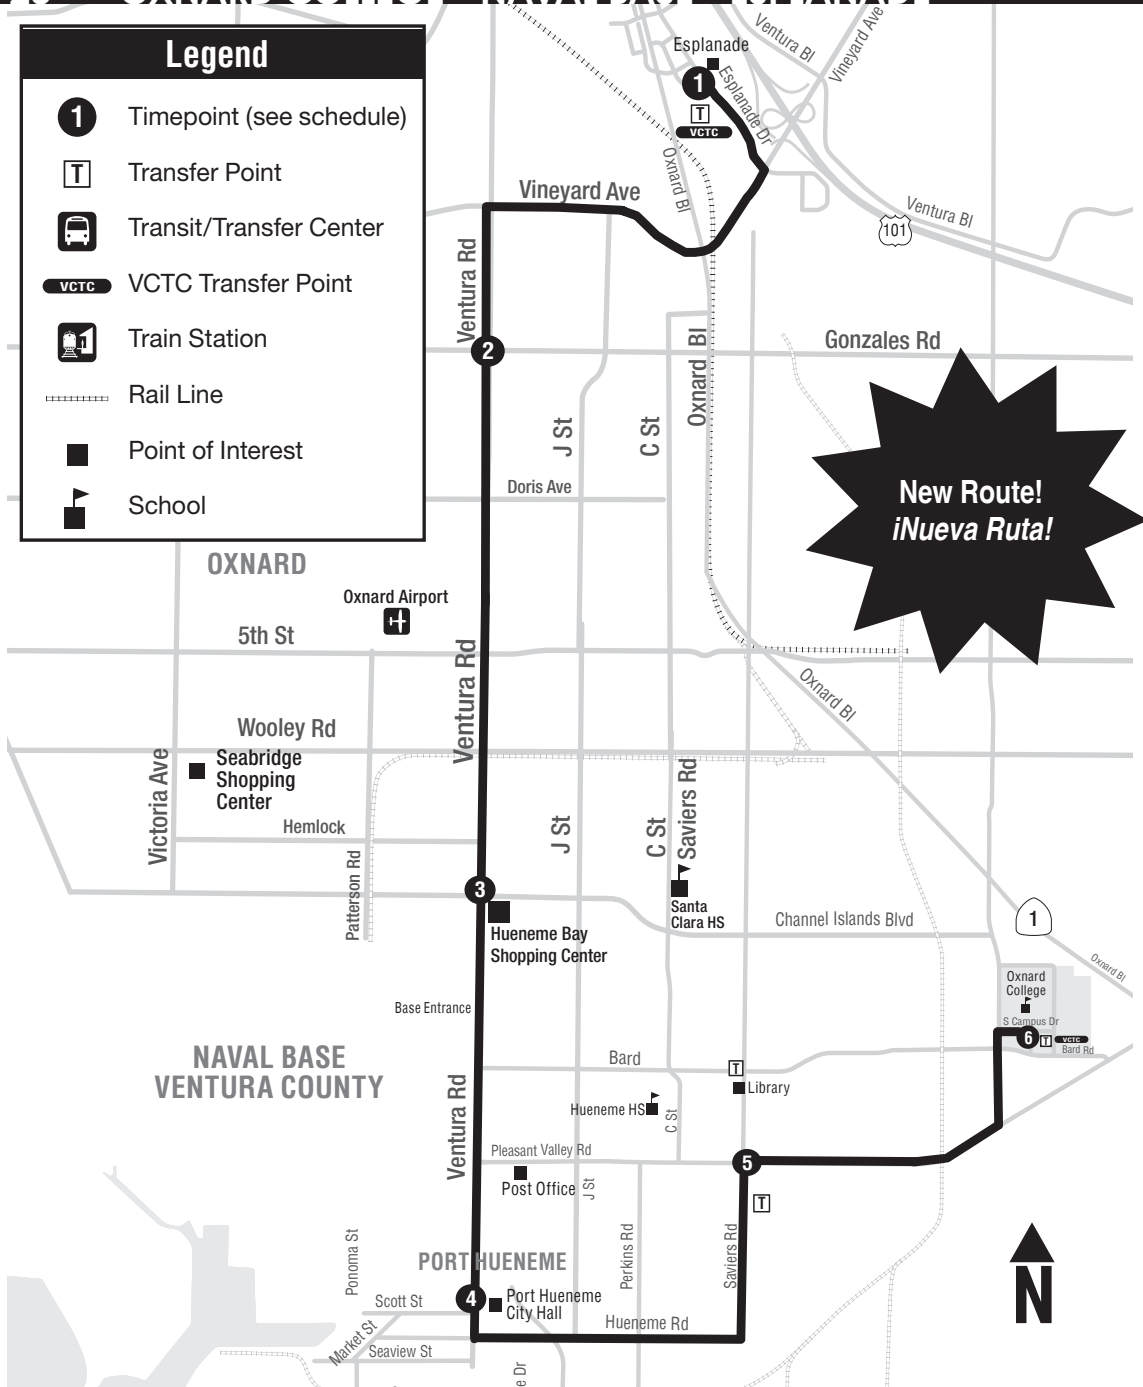

23 OXNARD COLLEGE - NAVAL BASE - ESPLANADE

Legend

- Timepoint (see schedule)
- Transfer Point
- Transit/Transfer Center
- VCTC Transfer Point
- Train Station
- Rail Line
- Point of Interest
- School

New Route!
iNueva Ruta!

ROUTE 23