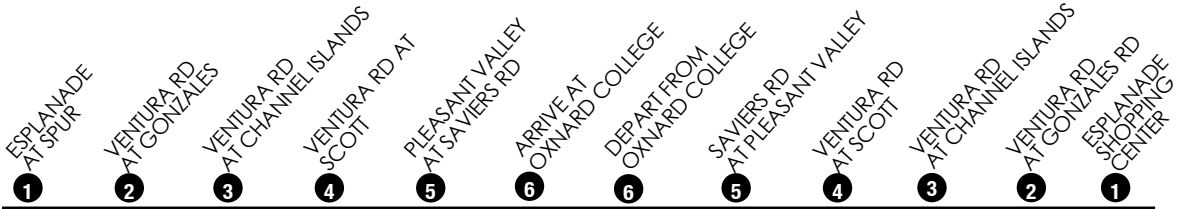

23 OXNARD COLLEGE - NAVAL BASE - ESPLANADE

MONDAY - FRIDAY
LUNES - VIERNES

Southbound to Oxnard College						Northbound to Esplanade					
6:26	6:36	6:43	6:48	6:52	6:58	6:29 AM	6:35	6:39	6:46	6:54	7:04
6:56	7:06	7:13	7:18	7:22	7:28	7:00	7:06	7:10	7:17	7:25	7:35
7:29	7:39	7:46	7:51	7:55	8:01	7:30	7:36	7:40	7:47	7:55	8:05
7:54	8:04	8:11	8:16	8:20	8:26	8:03	8:09	8:13	8:20	8:28	8:38
8:28	8:38	8:45	8:50	8:54	9:00	8:28	8:34	8:38	8:45	8:53	9:03
8:59	9:09	9:16	9:21	9:25	9:31	9:02	9:08	9:12	9:19	9:27	9:37
9:31	9:41	9:48	9:53	9:57	10:03	9:33	9:39	9:43	9:50	9:58	10:08
10:03	10:13	10:20	10:25	10:29	10:35	10:05	10:11	10:15	10:22	10:30	10:40
10:34	10:44	10:51	10:56	11:00	11:06	10:37	10:43	10:47	10:54	11:02	11:12
11:05	11:15	11:22	11:27	11:31	11:37	11:08	11:14	11:18	11:25	11:33	11:43
11:35	11:45	11:52	11:57	12:01	12:07	11:39	11:45	11:49	11:56	12:04 PM	12:14
12:10	12:20	12:27	12:32	12:36	12:42	12:09	12:15	12:19	12:26	12:34	12:44
12:40	12:50	12:57	1:02	1:06	1:12	12:44	12:50	12:54	1:01	1:09	1:19
1:10	1:20	1:27	1:32	1:36	1:42	1:14	1:20	1:24	1:31	1:39	1:49
1:43	1:53	2:00	2:05	2:09	2:15	1:44	1:50	1:54	2:01	2:09	2:19
2:13	2:23	2:30	2:35	2:39	2:45	2:17	2:23	2:27	2:34	2:42	2:52
2:48	2:58	3:05	3:10	3:14	3:20	2:47	2:53	2:57	3:04	3:12	3:22
3:18	3:28	3:35	3:40	3:44	3:50	3:22	3:28	3:32	3:39	3:47	3:57
3:52	4:02	4:09	4:14	4:18	4:24	3:52	3:58	4:02	4:09	4:17	4:27
4:28	4:38	4:45	4:50	4:54	5:00	4:26	4:32	4:36	4:43	4:51	5:01
5:00	5:10	5:17	5:22	5:26	5:32	5:02	5:08	5:12	5:19	5:27	5:37
5:34	5:44	5:51	5:56	6:00	6:06	6:08	6:14	6:18	6:25	6:33	6:43
6:34	6:44	6:51	6:56	7:00	7:06	7:08	7:14	7:18	7:25	7:33	7:43
7:04	7:14	7:21	7:26	7:30	7:36	----	----	----	----	----	----
8:06	8:16	8:23	8:28	8:32	8:38	----	----	----	----	----	----

Note: All Northbound Route 23 trips become Route 17 at Esplanade Shopping Center.

Tenga en Cuenta: Todos los viajes de la Ruta 23 en dirección norte se convierten en la Ruta 17 al llegar al Esplanade Shopping Center.

ROUTE 23