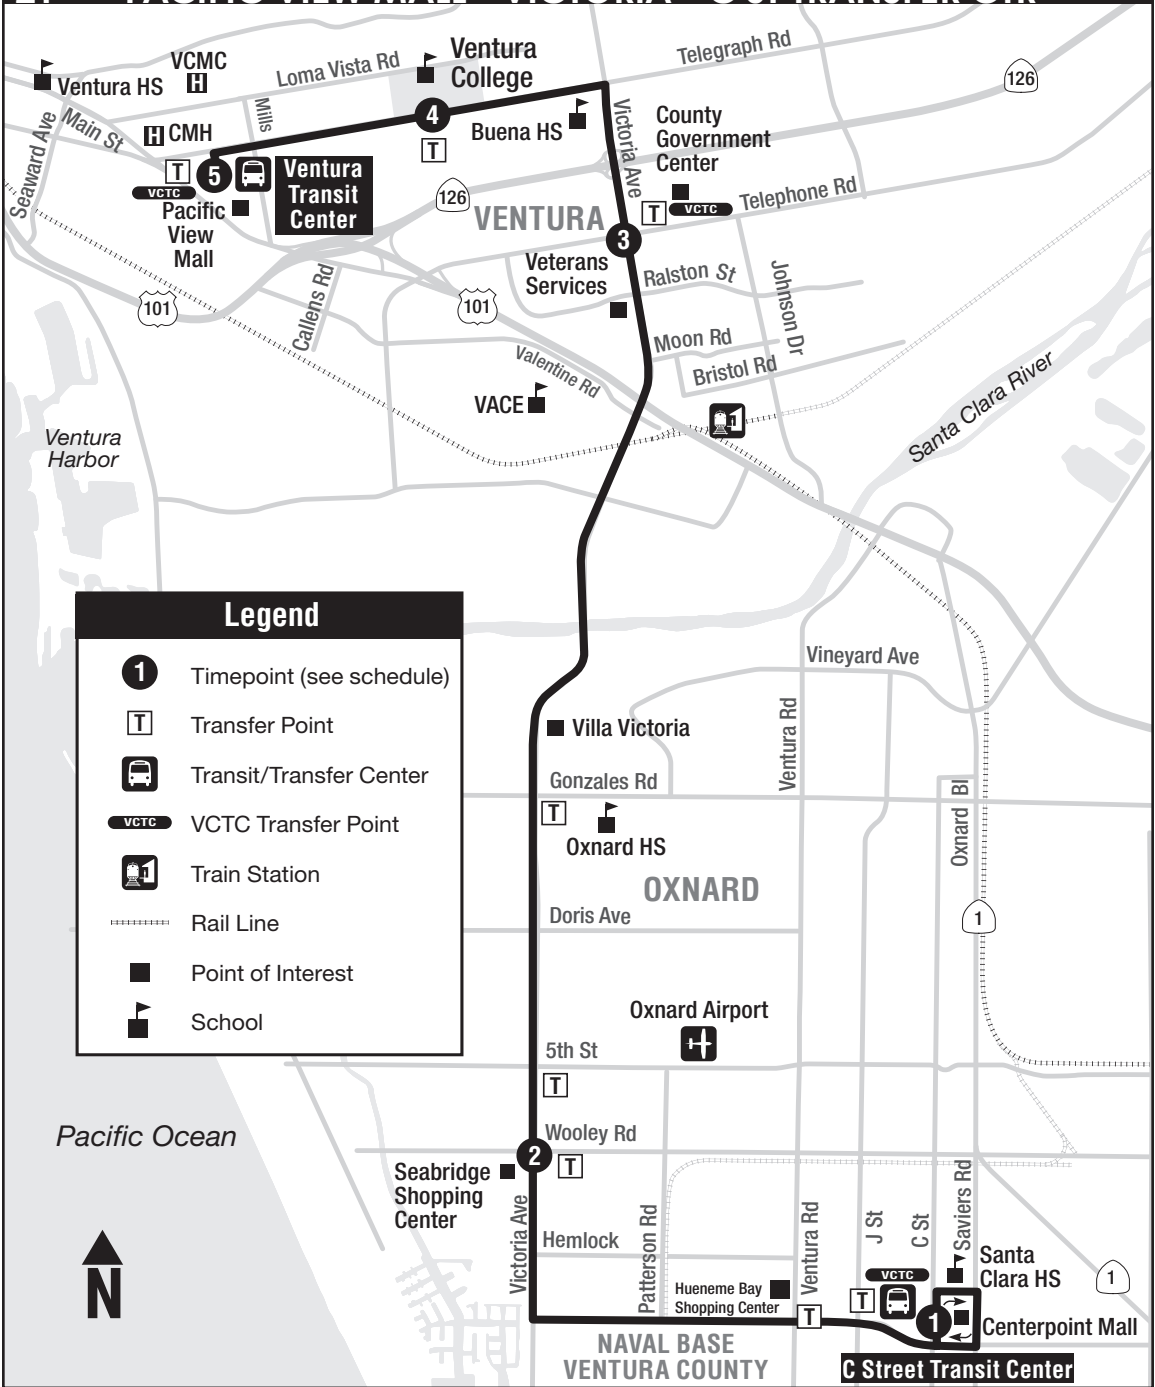

21 PACIFIC VIEW MALL - VICTORIA - C ST TRANSFER CTR

Legend

- Timepoint (see schedule)
- Transfer Point
- Transit/Transfer Center
- VCTC Transfer Point
- Train Station
- Rail Line
- Point of Interest
- School

ROUTE 21

Pacific Ocean

21 PACIFIC VIEW MALL - VICTORIA - C ST TRANSFER CTR

This schedule operates daily.
Horario diario.

C STREET
TRANSFER
CENTER

1

VICTORIA
AT WOOLLEY

2

21 NORTHBOUND STOPS - PARADAS HACIA EL NORTE

1 C Street Transfer Ctr.....Centerpoint Mall

Saviors..... Laurel
 Channel Islands..... C St
 Channel Islands..... J St
 Channel Islands..... Manzanita
 Channel Islands..... Ventura Rd
 Channel Islands..... Ukiah
 Channel Islands..... Patterson
 Channel Islands..... Wheelhouse
 Channel Islands..... Victoria
 Victoria..... Hemlock
 Victoria..... Leeward

Victoria..... Moon

Victoria..... Valentine

Victoria..... Gum Tree (Villa Victoria)

Victoria..... Gonzales

Victoria..... 5th St

2 Victoria..... Wooley

Victoria..... Leeward
 Victoria..... Hemlock
 Channel Islands..... Patterson
 Channel Islands..... Ventura Rd
 Channel Islands..... Lassen
 Channel Islands..... J St