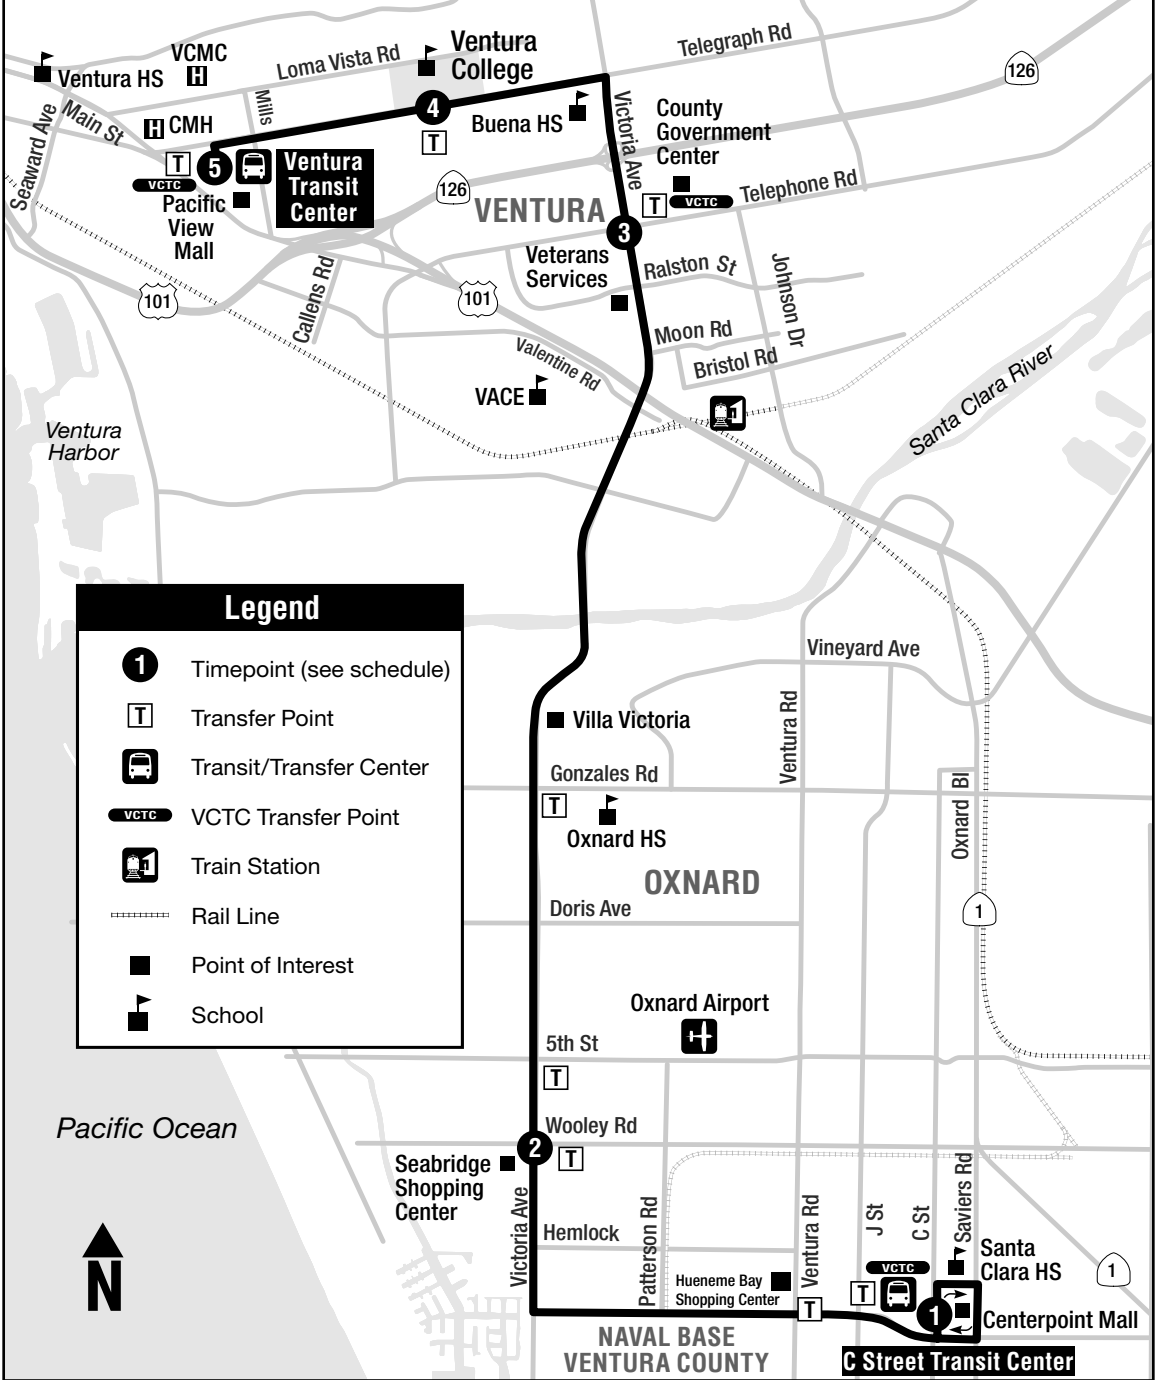

21 PACIFIC VIEW MALL - VICTORIA - C ST TRANSFER CTR

Legend

- Timepoint (see schedule)
- Transfer Point
- Transit/Transfer Center
- VCTC Transfer Point
- Train Station
- Rail Line
- Point of Interest
- School

GOVCbus

REAL TIME BUS INFO AT YOUR FINGERTIPS

Track any bus anywhere in Ventura County

- Download the free app
- Get info via text
- View online at GOVCbus.com

ROUTE 21

21 PACIFIC VIEW MALL - VICTORIA - C ST TRANSFER CTR

21 NORTHBOUND STOPS - PARADAS HACIA EL NORTE

1 C Street Transfer Ctr.....Centerpoint Mall

Saviors..... Laurel
 Channel Islands..... C St
 Channel Islands..... J St
 Channel Islands..... Manzanita
 Channel Islands..... Ventura Rd
 Channel Islands..... Ukiah
 Channel Islands..... Patterson
 Channel Islands..... Wheelhouse
 Channel Islands..... Victoria
 Victoria..... Hemlock
 Victoria..... Leeward