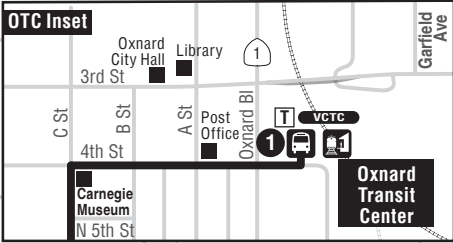

1 PORT HUENEME - OXNARD TRANSIT CENTER

1A SERVES PORT HUENEME VIA PLEASANT VALLEY RD
 1B SERVES PORT HUENEME VIA BARD RD

Legend

- Route 1A/1B
- Timepoint (see schedule)
- Transfer Point
- VCTC Transfer Point
- Transit/Transfer Center
- Train Station
- Rail Line
- Point of Interest
- School

ROUTE 1

1A serves Port Hueneme via Pleasant Valley Rd - 1B serves Port Hueneme via Bard Rd
1A hacia Port Hueneme a través de Pleasant Valley Rd - 1B hacia Port Hueneme a través de Bard Rd

1A BUS STOPS - PARADAS

- 1 OTC**.....**4th St**
 4th St..... B St
 C St..... 4th St
 C St..... 6th St
 C St..... 8th St
 C St..... 9th St
 C St..... Hill
 C St..... Cedar
 C St..... Hemlock
- 2 C St Transfer Ctr**.....**Centerpoint Mall**
 Saviers..... Channel Islands Blvd
 Saviers..... Bryce Canyon
 Saviers..... Yucca
 Saviers..... Bard
- 3 Saviers**.....**Pleasant Valley**
 Pleasant Valley..... C St
 Perkins..... Pleasant Valley
 Perkins..... Clara
 Perkins..... Hueneme
 Hueneme..... J St
 Surfside..... Hueneme
 Surfside..... Oceanview
 Ventura Rd..... Seaview

- Hueneme Rd..... Surfside
 Hueneme J St
 Perkins..... Hueneme
 Perkins..... Clara
 Perkins..... Pleasant Valley
 Pleasant Valley C St
 Saviers..... Pleasant Valley
- 6 Saviers Bard**
 Saviers..... Yucca
 Saviers..... Bryce Canyon
 Channel Islands..... C St
- 2 C St Transfer Ctr..... Centerpoint Mall**
 C St Hemlock
 C St Elm
 C St Hill
 C St 9th St
 C St 7th St
 C St 5th St
 4th St..... B St
- 1 OTC 4th St**