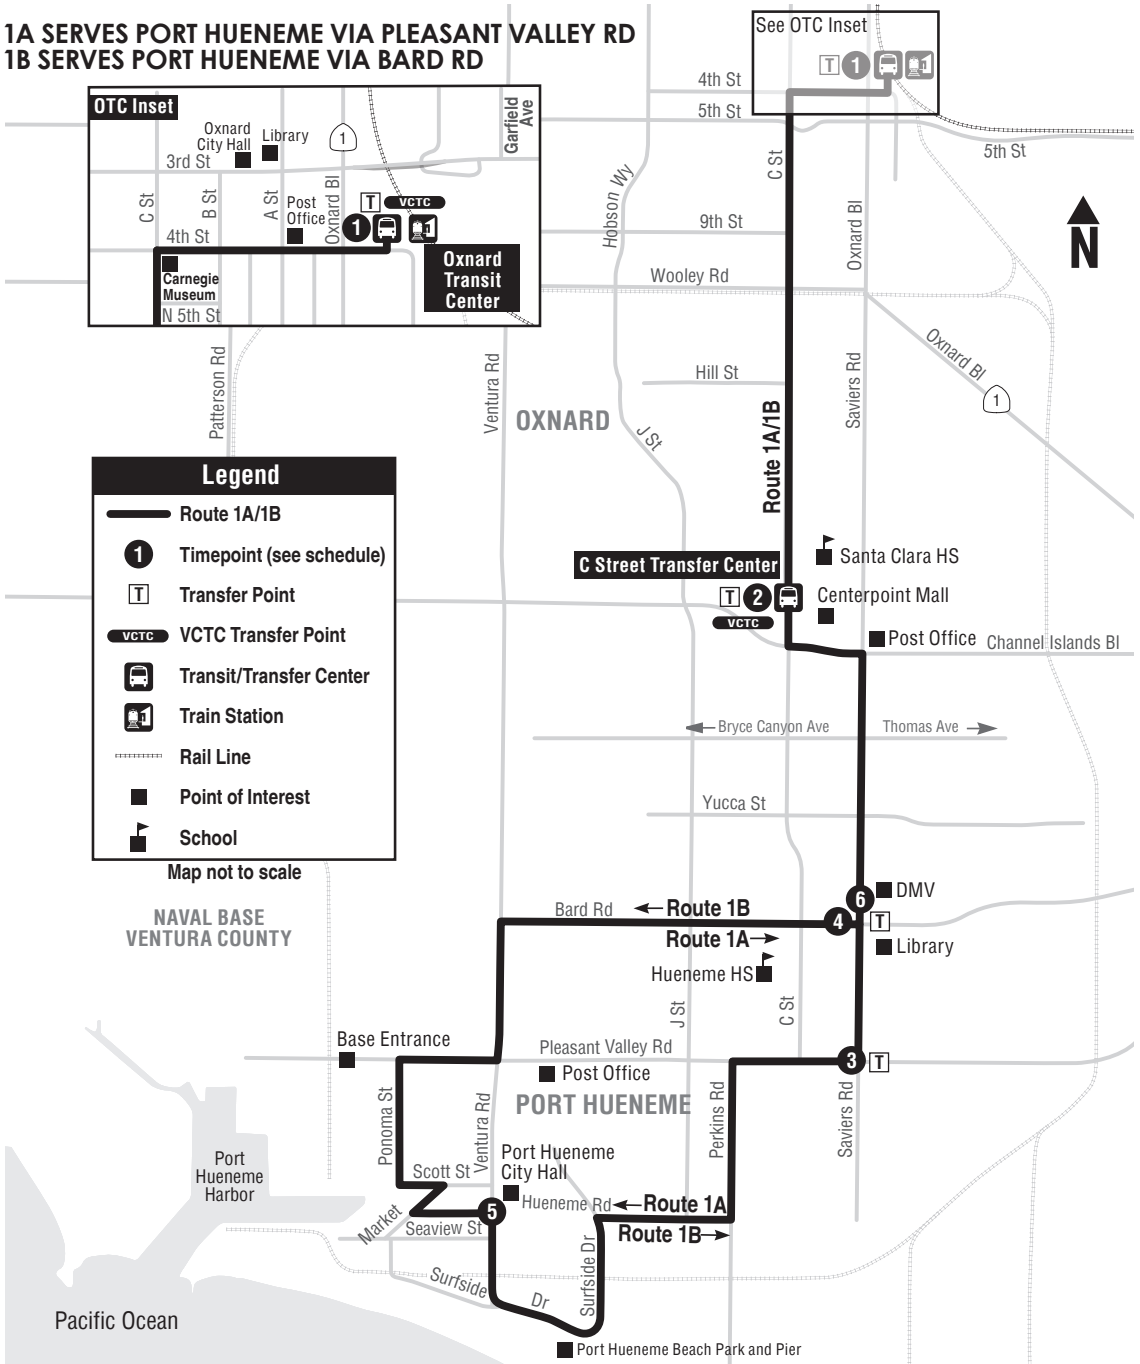

Legend

- Route 1A/1B
- Timepoint (see schedule)
- Transfer Point
- VCTC Transfer Point
- Transit/Transfer Center
- Train Station
- Rail Line
- Point of Interest
- School

Map not to scale

NAVAL BASE
VENTURA COUNTY