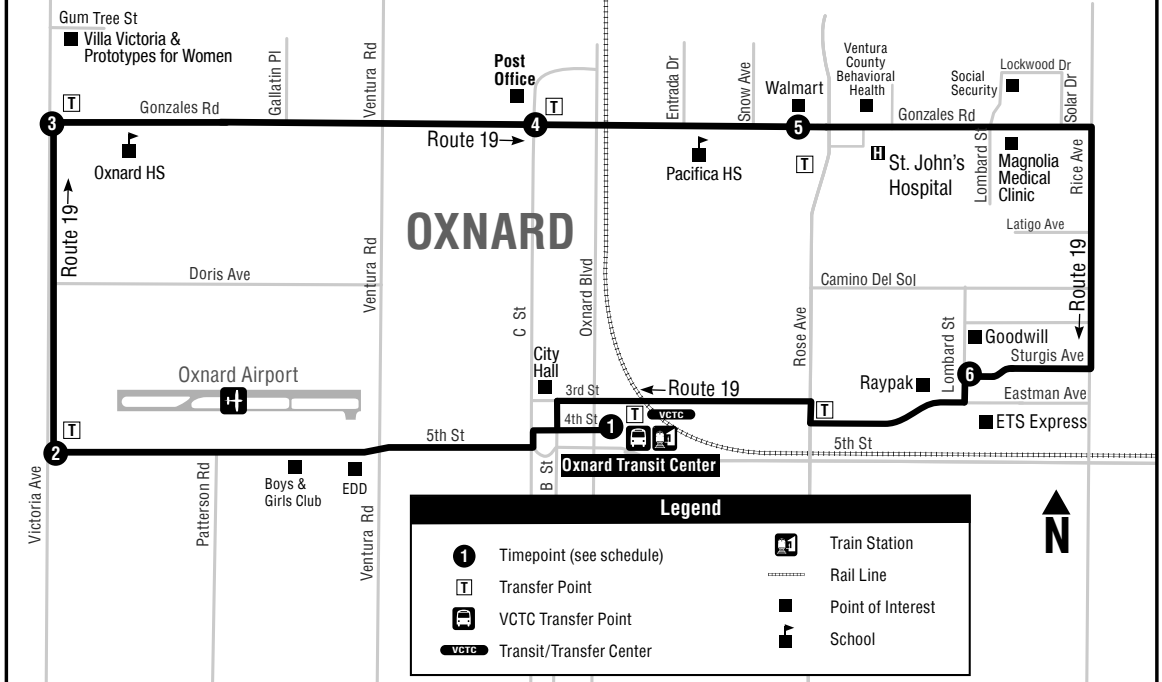

19 OTC - 5TH - GONZALES RD

19 5TH - VICTORIA - GONZALES RD

MONDAY - FRIDAY
LUNES - VIERNES

1 OTC	2 5TH ST AT VICTORIA	3 GONZALES AT VICTORIA	4 GONZALES AT C ST	5 GONZALES AT ROSE	6 STURGIS AT LOMBARD	1 OTC
6:00 AM	6:11	6:15	6:21	6:26	6:35	6:45
6:50	7:01	7:05	7:13	7:18	7:29	7:41
7:50	8:01	8:05	8:13	8:18	8:29	8:41
8:50	9:01	9:05	9:13	9:18	9:29	9:41
9:50	10:01	10:05	10:13	10:18	10:29	10:41
10:50	11:01	11:05	11:13	11:18	11:29	11:43
11:50	12:01 PM	12:05	12:16	12:26	12:38	12:52
1:00	1:11	1:15	1:23	1:28	1:39	1:53
2:00	2:11	2:15	2:24	2:29	2:40	2:54
3:05	3:16	3:20	3:30	3:35	3:47	4:01
4:10	4:21	4:25	4:35	4:40	4:52	5:06
5:15	5:26	5:30	5:37	5:42	5:53	6:06
6:15	6:26	6:30	6:37	6:42	6:52	7:03
7:10	7:21	7:25	7:31	7:36	7:45	7:55

19 BUS STOPS - PARADAS

- 1 OTC..... 4th St
 - 4th St..... B St
 - C St..... 4th St
 - 5th St..... D St
 - 5th St..... F St
 - 5th St..... H St
 - 5th St..... K St
 - 5th St..... Ventura Rd
 - 5th St..... Oxnard Airport
 - 5th St..... Portofino
- 2 5th St..... Victoria
 - Victoria..... 5th St
- 3 Gonzales..... Victoria
 - Gonzales..... Oxnard High School
 - Gonzales..... Gallatin
 - Gonzales..... Ventura Rd
 - Gonzales..... Lantana
 - Gonzales..... H St
- 4 Gonzales..... C St
 - Gonzales..... Entrada
 - Gonzales..... Snow
- 5 Gonzales..... Rose (before intersection)
 - Gonzales..... Rose (after intersection)
 - Gonzales..... Williams
 - Gonzales..... Lombard
 - Gonzales..... Solar
 - Rice..... Latigo
 - Rice..... Camino Del Sol
 - Sturgis..... Rice
- 6 Sturgis..... Lombard
 - Lombard..... Eastman
 - Eastman..... Calvary Chapel
 - 3rd St..... Campton
 - 3rd St..... Wilson
 - 3rd St..... Garfield
 - 3rd St..... A St
 - 4th St..... B St
- 1 OTC..... 4th St

BOLD INDICATES TIMEPOINT

LETRAS MARCADAS INDICAN PUNTOS CLAVES