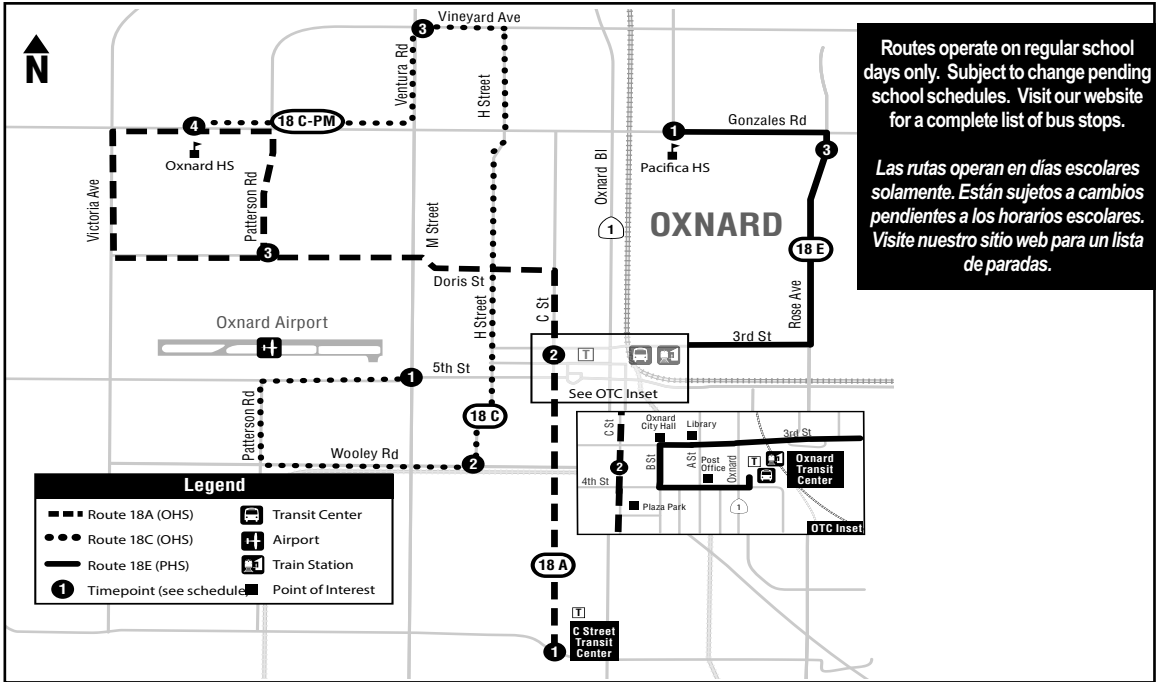

18A, 18C, 18E, 18F, 18G TRIPPERS

DUE TO COVID, SCHEDULES SUBJECT TO CHANGE.
 DEBIDO A COVID, LOS HORARIOS ESTÁN SUJETOS A CAMBIOS

18A TRIPPERS - OXNARD HIGH

SCHOOL DAYS ONLY
 DIAS ESCOLARES

C STREET TRANSFER CENTER 1	C STREET AT 3RD 2	DORIS AT M ST 3	OXNARD HIGH SCHOOL 4	18A	OXNARD HIGH SCHOOL 4	DORIS AT M ST 3	C STREET AT 4TH 2	C STREET TRANSFER CENTER 1
7:15 AM	7:23 AM	7:30 AM	7:40 AM	Mo, We, Th, Fr	3:15 PM	3:23 PM	3:30 PM	3:42 PM
8:15 AM	8:23 AM	8:30 AM	8:40 AM	Tuesday	3:15 PM	3:23 PM	3:30 PM	3:42 PM

ROUTE 18

18C (P.M. Only) OXNARD HIGH Mon - Fri	OXNARD HIGH SCHOOL 4	VINEYARD AT VENTURA RD 3	1ST AT WOOLEY 2	5TH ST AT VENTURA RD 1	18E (P.M. Only) PACIFICA HIGH MON - FRI Alt Thurs.	PACIFICA HIGH SCHOOL 1	ROSE AT GONZALES 3	OTC 2
	3:15 PM	3:22 PM	3:40 PM	3:50 PM		3:25 PM	3:29 PM	3:40 PM
						2:15 PM	2:19 PM	2:30 PM

18G TRIPPER - RIO MESA HIGH				SCHOOL DAYS ONLY DÍAS ESCOLARES				
NYELAND AVE AT VENTURA BLVD 1	GONZALES RD AT ROSE AVE 2	CENTRAL AVE AT RIO MESA HS 3	VINEYARD AT JJC 4	18G MON - FRI Alt Thurs.	CENTRAL AVE AT RIO MESA HS 3	VINEYARD AT JJC 4	GONZALES RD AT ROSE AVE 2	NYELAND AVE AT VENTURA BLVD 1
7:16AM	7:25AM	7:35AM	7:38AM		3:17PM	3:21PM	3:30PM	3:39PM
8:16AM	8:25AM	8:35AM	8:38AM					

Ruta 18 proporciona transporte público adicional para los pasajeros entre la comunidad local y escuelas secundarias del área. Cualquier persona puede abordar esta Ruta.

Para obtener una lista completa de paradas de la Ruta 18, visite nuestra página web www.goldcoasttransit.org o llame al 805-487-4222.