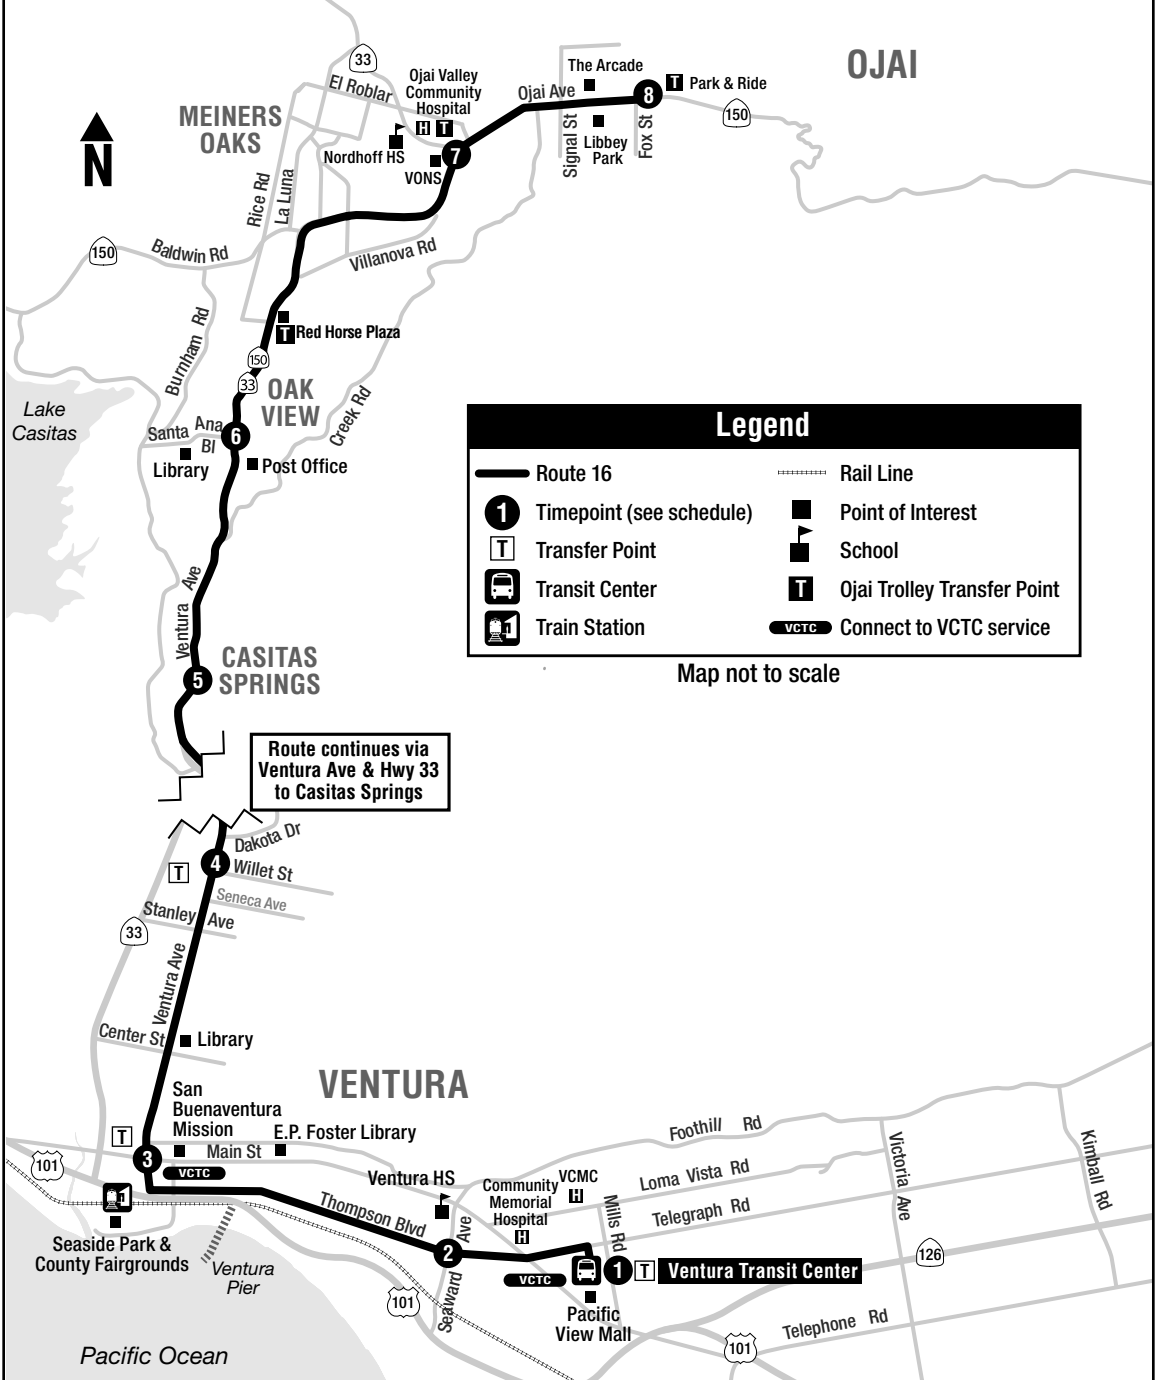

# 16 DOWNTOWN OJAI - PACIFIC VIEW MALL

Legend	
Route 16	Rail Line
Timepoint (see schedule)	Point of Interest
Transfer Point	School
Transit Center	Ojai Trolley Transfer Point
Train Station	Connect to VCTC service

Map not to scale

Route continues via Ventura Ave & Hwy 33 to Casitas Springs

**ROUTE 16**

## PLEASE NOTE:

Transfers to and from the Route 16 and the Ojai Trolley can be made at the stop located at Highway 33 and Highway 150 (Vons) and at the Red Horse Plaza at Woodland on Highway 33.

If your trip begins on the Ojai Trolley, please ask your trolley operator for a transfer upon boarding. With a transfer from the Ojai Trolley to the GCTD bus, you may ride the bus for free.

## TOME EN CUENTA:

*Si desea transbordar entre la Ruta 16 y Ojai Trolley, tendrá que hacerlo en la parada de Highway 33 y Highway 150 (Vons) o en el Red Horse Plaza en Woodland.*

*Si comienza su viaje en el Ojai Trolley, pídale al chofer un boleto de transferencia. Con un boleto de transferencia del Ojai Trolley, puede viajar en el autobús de GCTD gratis.*