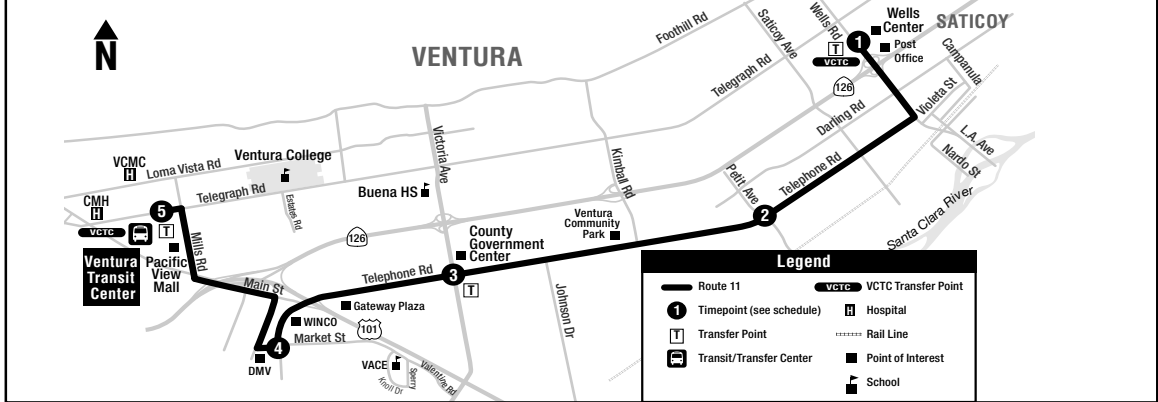

11 PACIFIC VIEW MALL - TELEPHONE - WELLS CTR

DAILY
DIARIO

1 WELLS CENTER
 2 TELEPHONE AT PETIT
 3 TELEPHONE AT VICTORIA
 4 TELEPHONE AT MARKET
 5 ARRIVE AT VTC (PACIFIC VIEW MALL)
 5 DEPART VTC (PACIFIC VIEW MALL)
 4 TELEPHONE AT MARKET
 3 TELEPHONE AT VICTORIA
 2 TELEPHONE AT PETIT
 1 WELLS CENTER

Westbound to VTC					Eastbound to Wells Center				
6:00 AM	6:07	6:15	6:22	6:33	6:40	6:50	6:57	7:04	7:11
6:40	6:47	6:55	7:02	7:13	7:20	7:30	7:37	7:44	7:51
7:20	7:29	7:37	7:44	7:55	8:00	8:10	8:17	8:24	8:31
8:00	8:09	8:17	8:24	8:35	8:40	8:50	8:57	9:04	9:12
8:40	8:49	8:57	9:04	9:15	9:20	9:31	9:38	9:45	9:53
9:20	9:29	9:37	9:44	9:55	10:00	10:11	10:19	10:26	10:34
10:00	10:09	10:17	10:24	10:35	10:40	10:51	10:59	11:06	11:14
10:40	10:50	10:58	11:06	11:17	11:20	11:31	11:39	11:46	11:54
11:20	11:27	11:35	11:43	11:54	12:00 PM	12:11	12:19	12:26	12:34
12:00	12:07	12:15	12:23	12:34	12:40	12:51	1:04	1:11	1:17
12:40	12:47	12:55	1:03	1:14	1:20	1:33	1:41	1:48	1:56
1:20	1:27	1:35	1:43	1:54	2:00	2:13	2:21	2:28	2:36
2:00	2:07	2:15	2:23	2:34	2:40	2:53	3:01	3:08	3:16
2:40	2:47	2:55	3:03	3:14	3:20	3:31	3:39	3:46	3:54
3:21	3:28	3:36	3:44	3:55	4:00	4:11	4:19	4:26	4:34
4:00	4:07	4:15	4:23	4:34	4:40	4:51	4:59	5:06	5:14
4:40	4:47	4:55	5:03	5:14	5:20	5:31	5:39	5:46	5:54
5:20	5:27	5:35	5:43	5:54	6:00	6:11	6:19	6:26	6:34
6:00	6:07	6:15	6:22	6:33	6:40	6:50	6:58	7:05	7:12
6:40	6:47	6:55	7:02	7:13	7:20	7:30	7:38	7:45	7:52
7:20	7:27	7:35	7:42	7:53	8:00	8:09	8:16	8:23	8:30

ROUTE 11

11 WESTBOUND STOPS - PARADAS HACIA EL OESTE

1 Wells Center

Telephone Wells Rd
 Telephone Saticoy Ave
 Telephone Scandia
 Telephone Cachuma
 Telephone Gardner
 Telephone Utica

2 Telephone..... Petit

5 VTC..... Pacific View Mall

11 EASTBOUND STOPS - PARADAS HACIA EL ESTE

5 VTC..... Pacific View Mall

Mills Maple

Main Mills

Main Donlon (Target)

Market Donlon

4 Telephone..... Market