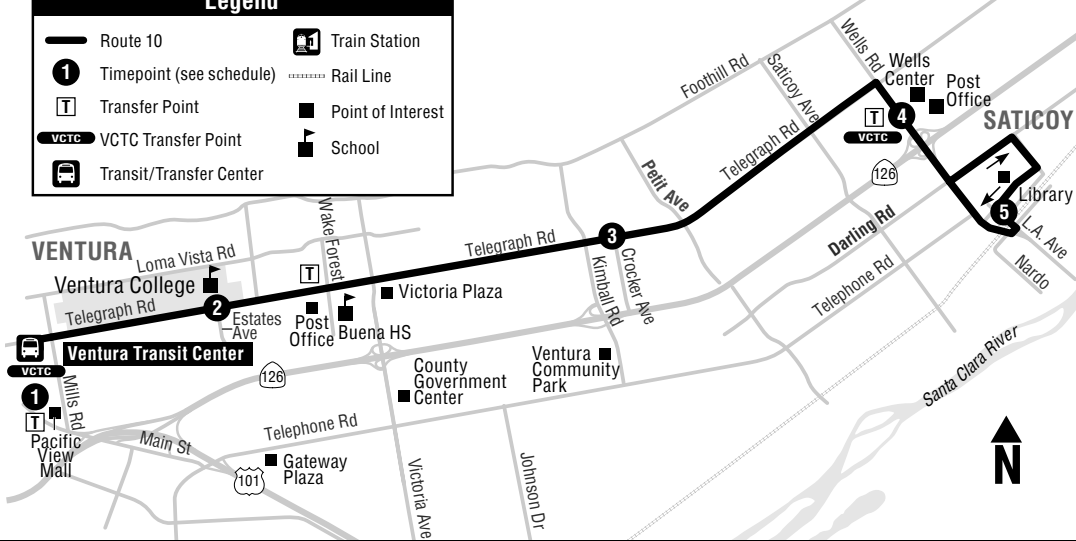

10 PACIFIC VIEW MALL - TELEGRAPH - SATICOY

Legend

- Route 10
- Timepoint (see schedule)
- Transfer Point
- VCTC Transfer Point
- Transit/Transfer Center
- Train Station
- Rail Line
- Point of Interest
- School

INTERLINED ROUTE/
RUTA INTERLINEADA

ROUTE 10

Eastbound to Saticoy				Westbound to VTC					
----	----	----	----	6:10 AM	6:15	6:20	6:25	6:30	To Rt 16
6:46	6:52	7:00	7:12	7:20	7:27	7:34	7:42	7:49	To Rt 10
7:36	7:42	7:50	8:05	8:13	8:20	8:27	8:35	8:42	To Rt 16
8:34	8:40	8:48	9:03	9:11	9:18	9:25	9:33	9:40	To Rt 16
9:37	9:43	9:51	10:06	10:14	10:28	10:35	10:43	10:50	To Rt 16
10:34	10:41	10:49	11:03	11:11	11:18	11:25	11:33	11:40	To Rt 16
11:35	11:42	11:50	12:04 PM	12:12	12:19	12:26	12:34	12:41	To Rt 16
12:33	12:40	12:48	1:03	1:11	1:18	1:25	1:33	1:40	To Rt 16
1:33	1:40	1:48	2:04	2:12	2:24	2:31	2:39	2:46	To Rt 16
2:33	2:40	2:48	3:00	3:08	3:15	3:22	3:30	3:37	To Rt 16
3:32	3:39	3:49	4:01	4:09	4:16	4:23	4:31	4:38	To Rt 16
4:32	4:39	4:47	4:57	5:05	5:12	5:19	5:27	5:34	To Rt 16
5:29	5:36	5:44	5:58	6:07	6:14	6:21	6:29	6:36	To Rt 16
6:29	6:35	6:43	6:54	7:01	7:07	7:14	7:22	7:29	To Rt 16
7:27	7:33	7:41	7:52	7:59	8:05	8:12	8:20	8:27	----
8:29	8:35	8:43	8:54	9:01	----	----	----	----	----

10 EASTBOUND STOPS - PARADAS HACIA EL ESTE

1 VTC..... Pacific View Mall

Telegraph..... College

Telegraph..... Ashwood

Telegraph..... Baylor

Telegraph..... Claremont

2 Telegraph..... Estates (Ventura College)

1 VTC..... Pacific View Mall

BOLD INDICATES TIMEPOINT

LETRAS MARCADAS INDICAN PUNTOS CLAVES