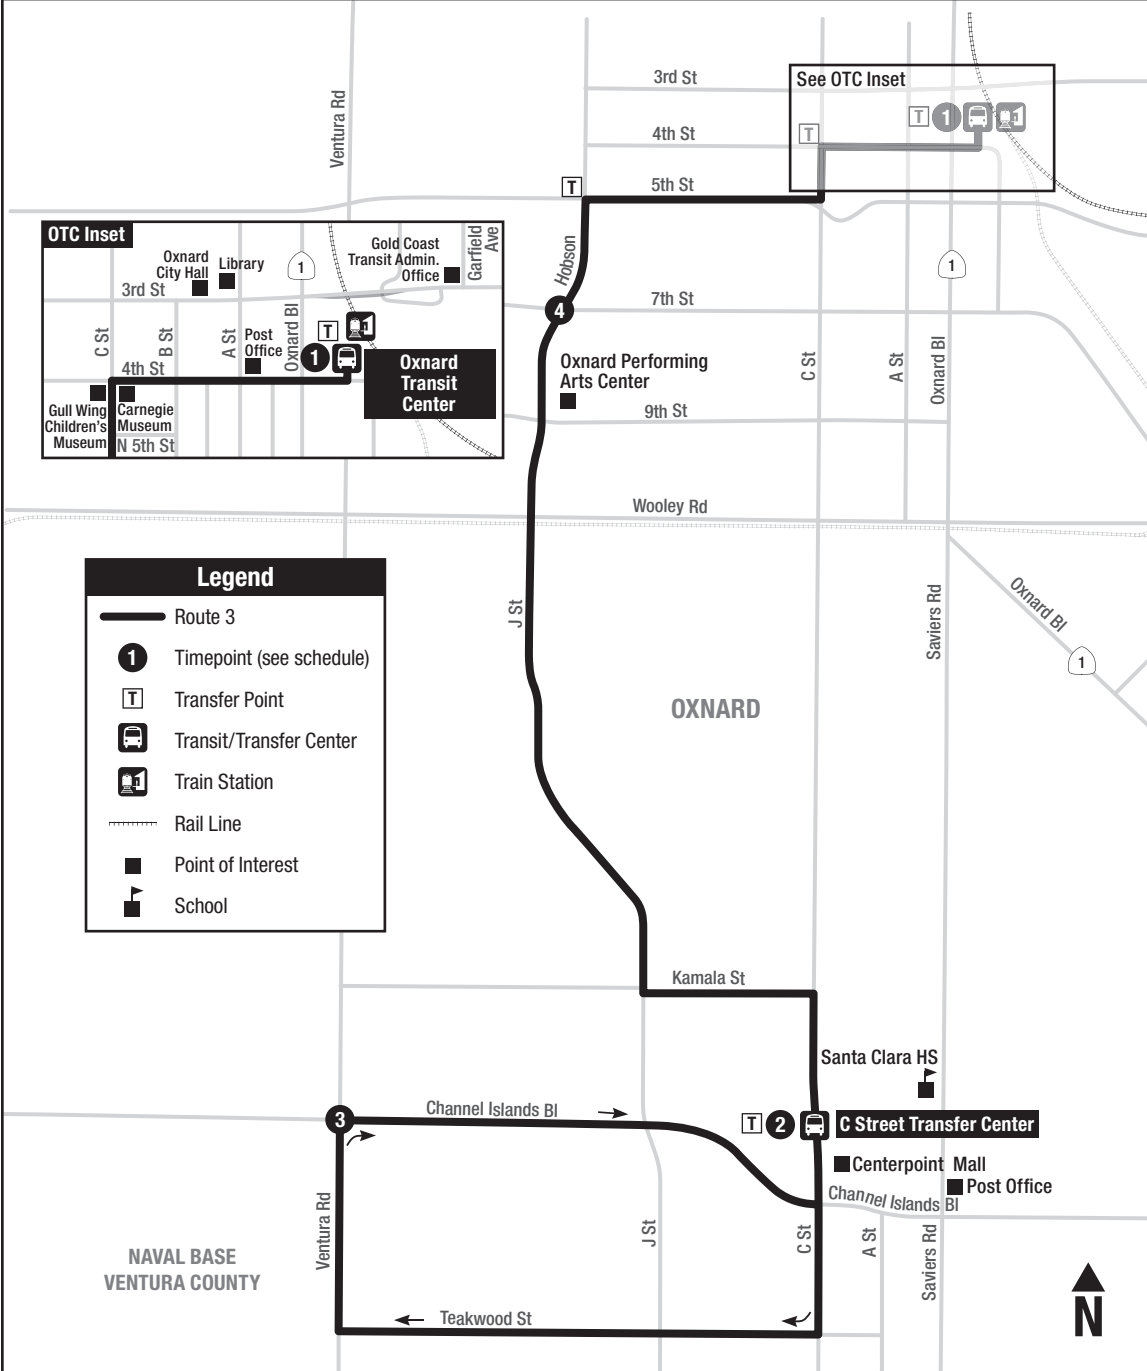

3 SOUTHSIDE

OTC Inset

Oxnard City Hall
Library
Gold Coast Transit Admin. Office
Post Office
Oxnard BI
Gull Wing Children's Museum
Carnegie Museum
N 5th St
C St
B St
A St
Oxnard BI
Garfield Ave

Legend

- Route 3
- Timepoint (see schedule)
- Transfer Point
- Transit/Transfer Center
- Train Station
- Rail Line
- Point of Interest
- School

ROUTE 3

3 SOUTHSIDE

DAILY
TODOS LOS DÍAS

OTC ①	C STREET TRANSFER CTR ②	CHANNEL ISLANDS AT VENTURA ③	C STREET TRANSFER CTR ②	HOBSON WY AT SEVENTH ④	OTC ①
• 5:45 AM	• 5:59 AM	• 6:07 AM	• 6:14 AM	• 6:20 AM	• 6:28 AM
6:35	6:49	6:57	7:04	7:10	7:18
7:30	7:44	7:52	7:59	8:05	8:13
8:20	8:34	8:42	8:49	8:55	9:03
9:10	9:24	9:32	9:39	9:45	9:53
10:10	10:24	10:32	10:39	10:45	10:53
11:00	11:14	11:22	11:29	11:35	11:43
11:55	12:09 PM	12:17 PM	12:24 PM	12:30 PM	12:38 PM
12:50 PM	1:04	1:12	1:19	1:25	1:33
1:40	1:55	2:04	2:12	2:19	2:28
2:35	2:50	2:59	3:07	3:14	3:23
3:35	3:50	3:59	4:07	4:14	4:23
4:25	4:40	4:49	4:57	5:04	5:13
5:20	5:34	5:42	5:49	5:55	6:03
6:10	6:24	6:32	6:39	6:45	6:53
7:00	7:14	7:22	7:29	7:35	7:43
• 7:50	• 8:04	• 8:12	• 8:19	• 8:25	• 8:33

Gold Coast **TRANSIT**.org

3 BUS STOPS - PARADAS

1 OTC..... 4th St

- C St 4th St
- 5th St..... D St
- 5th St..... F St
- Hobson Way 5th St
- Hobson Way 7th St
- Hobson Way Wooley
- J St..... Hill
- J St..... McKinna School
- J St..... Hemlock
- J St..... Kamala
- C St Kamala

2 C St Transfer Ctr Maywood Way

- C St Channel Islands
- C St Teakwood
- Teakwood J St
- Teakwood K St
- Teakwood M St

- Teakwood Ventura Rd
- Ventura Rd Spruce

3 Channel Islands Ventura Rd

- Channel Islands Lassen
- Channel Islands J St