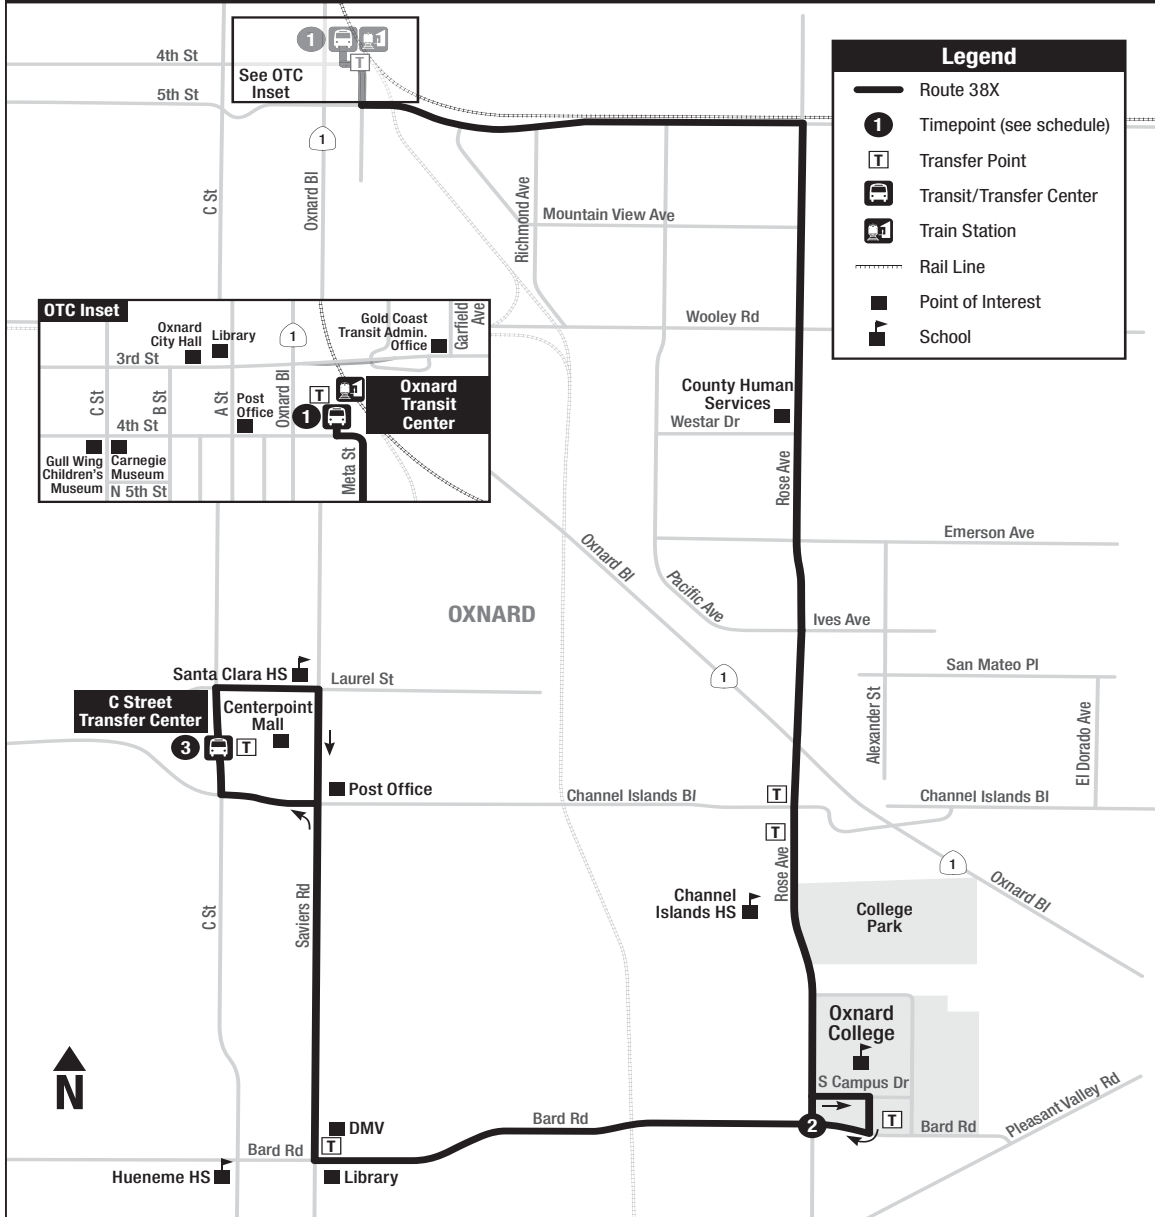

38X OXNARD COLLEGE SUNDAY EXPRESS

ROUTE 38X

38X OXNARD COLLEGE SUNDAY EXPRESS

SUNDAY
DOMINGO

OTC 1	OXNARD COLLEGE ROSE AT BARD 2	C STREET TRANSFER CENTER 3	OXNARD COLLEGE ROSE AT BARD 2	OTC 1
11:00 AM	11:12 AM	11:30 AM	11:41 AM	11:53 AM
12:00 PM	12:12 PM	12:30 PM	12:41 PM	12:53 PM
1:00	1:12	-----	1:15	1:27
1:30	1:42	2:00	2:11	2:23
2:30	2:42	3:00	3:11	3:23

38X BUS STOPS - PARADAS

- 1 OTC..... 4th St**
 Rose Channel Islands
 Rose Raiders Way
 Rose N. Campus Dr
- 2 Oxnard College On Campus**
 Bard..... Anchorage
 Bard..... Terrace
 Bard..... San Juan
 Saviers..... Bard
 Saviers..... Imperial MP
 Saviers..... Yucca
 Saviers..... 31 Flavors
 Saviers..... Bryce Canyon
- 3 C St Transfer Ctr Maywood Way**

- Saviers..... Laurel
- Saviers..... Channel Islands
- Saviers..... Bryce Canyon
- Saviers..... Yucca
- Bard..... Saviers
- Bard..... San Juan
- Bard..... Terrace
- Bard..... Anchorage
- 2 Oxnard College On Campus**
 Rose N. Campus Dr
 Rose Raiders Way
 Rose Channel Islands
- 1 OTC..... 4th St**

BOLD INDICATES TIMEPOINT ON SCHEDULE

LETRAS **ACENTUADAS** INDICAN PUNTOS CLAVES

ROUTE 38X