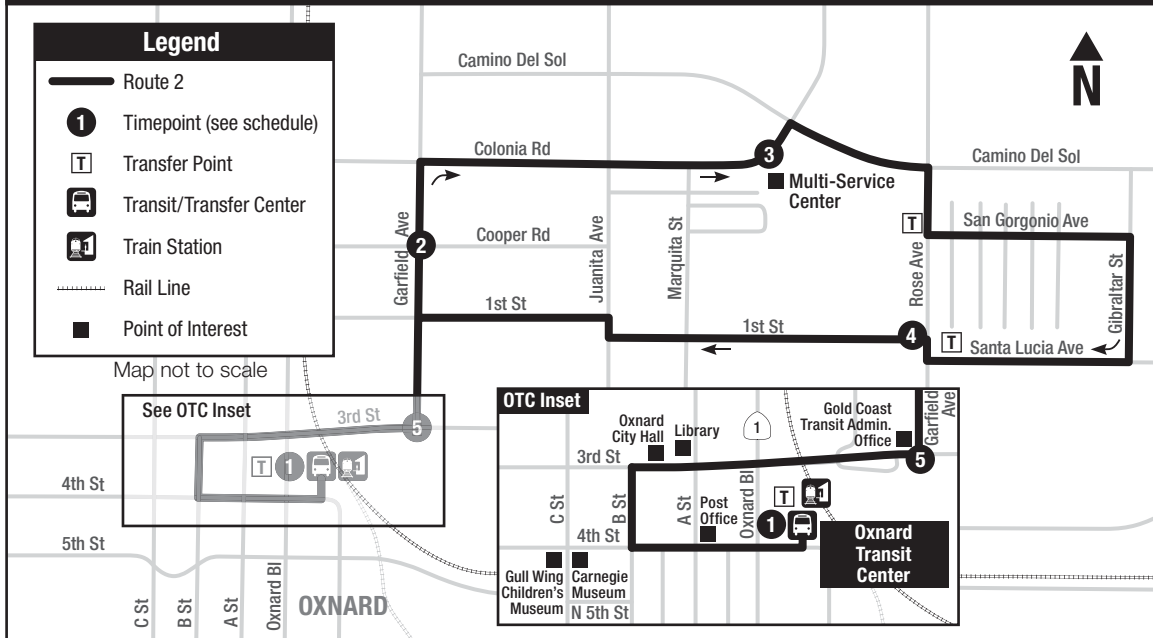

2 COLONIA

VISIT US ONLINE / VISITE NUESTRO SITIO WEB

Find everything inside this Bus Book and more on our website, www.goldcoasttransit.org:

- Get the latest schedule and map for all GCT routes.
- Sign up for email alerts about service changes and GCT news.
- Get links to our Twitter and Facebook pages.
- Receive trip planning assistance.
- Find the exact arrival times of buses at each bus stop GCT serves with NextBus.

2 COLONIA

DAILY
TODOS LOS DÍAS

OTC 1	GARFIELD AT COOPER 2	MULTI- SERVICE CENTER 3	FIRST ST AT ROSE 4	GARFIELD AT THIRD 5	OTC 1
-----	5:20 AM	5:25 AM	5:32 AM	5:39 AM	5:44 AM
5:45 AM	5:50	5:55	6:02	6:09	6:15
6:20	6:25	6:30	6:37	6:44	6:50
7:05	7:10	7:15	7:22	7:29	7:35
7:40	7:46	7:52	7:57	8:04	8:11
8:30	8:36	8:42	8:47	8:54	9:01
9:10	9:16	9:22	9:27	9:34	9:41
9:50	9:56	10:02	10:07	10:14	10:21
10:35	10:42	10:49	10:56	11:03	11:11
11:20	11:27	11:34	11:41	11:48	11:56
12:10 PM	12:17 PM	12:24 PM	12:31 PM	12:38 PM	12:46 PM
1:00	1:07	1:14	1:21	1:28	1:36
1:40	1:47	1:54	2:01	2:08	2:16
2:25	2:32	2:39	2:46	2:53	3:01
3:15	3:21	3:28	3:35	3:42	3:49
4:00	4:06	4:13	4:20	4:27	4:34
4:50	4:56	5:03	5:10	5:17	5:24
5:40	5:46	5:53	6:00	6:07	6:14
6:25	6:31	6:38	6:45	6:52	6:59
7:05	7:10	7:15	7:21	7:28	7:35
7:45	7:50	7:55	8:01	8:08	8:15

2 BUS STOPS - PARADAS

- 1 OTC..... 4th St**
3rd St B St
Garfield 2nd St
- 2 Garfield Cooper**
Colonia..... McKinley
Colonia..... Juanita
Colonia..... Marquita
- 3 Multi-Service Center**
Rose Camino Del Sol
San Gorgonio Rose
San Gorgonio Driskill
San Gorgonio Gibraltar
Gibraltar Santa Lucia

- Santa Lucia Driskill
Santa Lucia Rose
- 4 1st St..... Rose**
1st St Carmelita
1st St Marquita
1st St Juanita
1st St Bonita
1st St Roosevelt
Garfield 1st St
- 5 Garfield 3rd St**
3rd St Garfield
3rd St A St
- 1 OTC..... 4th St**