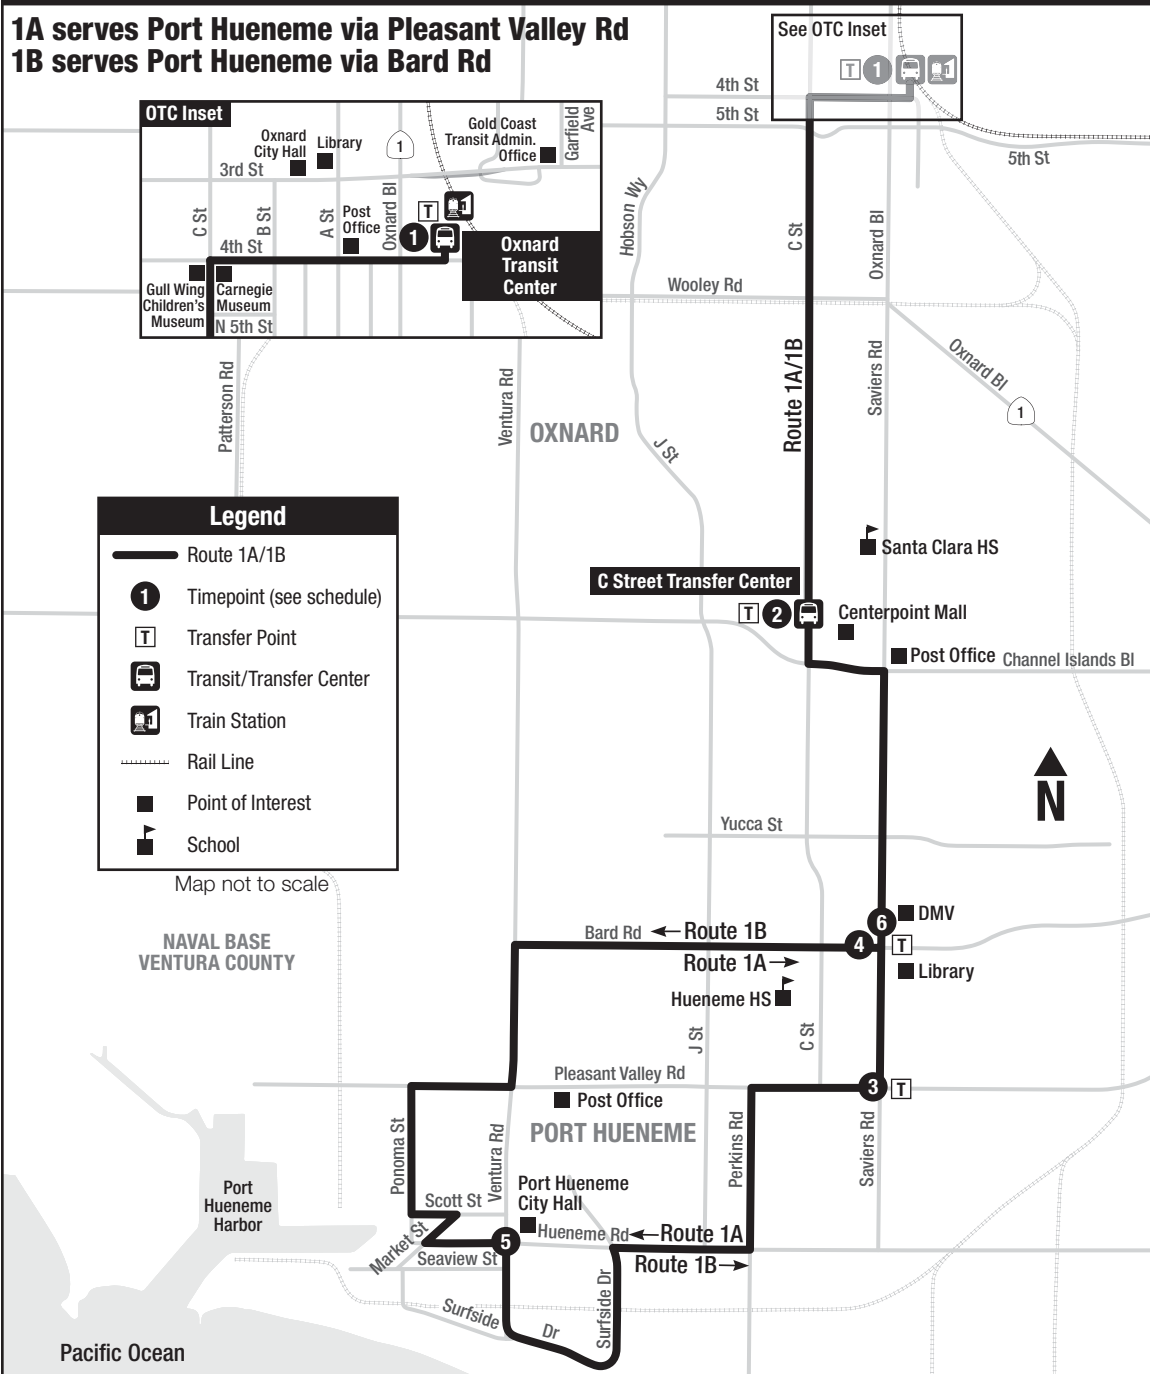

1 PORT HUENEME - OXNARD TRANSIT CENTER

1A serves Port Hueneme via Pleasant Valley Rd
 1B serves Port Hueneme via Bard Rd

Map not to scale

NAVAL BASE
 VENTURA COUNTY

ROUTE 1

1 PORT HUENEME - OTC

MONDAY THROUGH FRIDAY
LUNES A VIERNES

ROUTE 1

1 PORT HUENEME - OTC

SATURDAY AND SUNDAY
SÁBADO Y DOMINGO

1A serves Port Hueneme via Pleasant Valley Rd - 1B serves Port Hueneme via Bard Rd

1A hacia Port Hueneme a través de Pleasant Valley Rd - 1B hacia Port Hueneme a través de Bard Rd