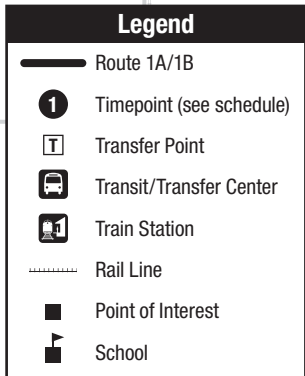

1 PORT HUENEME - OXNARD TRANSIT CENTER

1A serves Port Hueneme via Pleasant Valley Rd
1B serves Port Hueneme via Bard Rd

Map not to scale

NAVAL BASE
VENTURA COUNTY

ROUTE 1