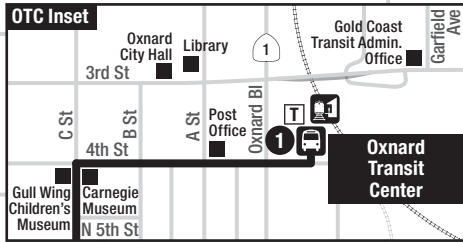

1 PORT HUENEME - OXNARD TRANSIT CENTER

1A serves Port Hueneme via Pleasant Valley Rd
 1B serves Port Hueneme via Bard Rd

Map not to scale

NAVAL BASE
 VENTURA COUNTY

ROUTE 1

1 PORT HUENEME - OTC

MONDAY THROUGH FRIDAY
LUNES A VIERNES

ROUTE 1

1 PORT HUENEME - OTC

SATURDAY AND SUNDAY
SÁBADO Y DOMINGO

1A serves Port Hueneme via Pleasant Valley Rd - 1B serves Port Hueneme via Bard Rd

1A hacia Port Hueneme a través de Pleasant Valley Rd - 1B hacia Port Hueneme a través de Bard Rd

2 C St Transfer Ctr Maywood Way

Saviers..... Channel Islands
 Saviers..... Bryce Canyon
 Saviers..... Yucca

4 Bard Saviers

Bard..... C St
 Bard..... J St
 Bard..... Park
 Bard..... 6th Place
 Bard..... 5th Place
 Pleasant Valley Ventura Rd
 Ponomo Pleasant Valley
 Ponomo B St
 Ponomo Clara
 Scott..... Ponomo
 Hueneme Rd Market

5 Hueneme Rd..... Ventura Rd

Ventura Rd Railroad Crossing
 Surfside Cultural Center
 Surfside Industrial Ave
 Surfside Hueneme Rd
 Hueneme J St
 Perkins..... Hueneme Rd
 Perkins..... Clara
 Perkins..... Pleasant Valley
 Pleasant Valley C St
 Saviers..... Pleasant Valley
 Saviers..... Fashion Park